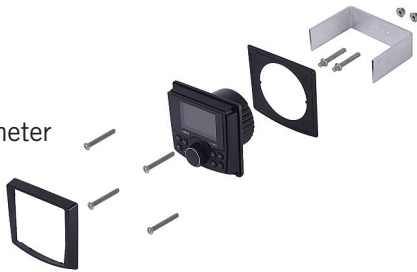

BLUETOOTH 

marine RADIO

GSMR30

GSMR30 Marine Radio

MP4/MP3/Photo Playback Gauge Series
Marine Radio

SPECS

- 4 channel
- Full Range, Class A/B
- 45W x 4 @ 4
- Cutout: 3.1875" Diameter
- Face: 4.52" X 4.13"
- IPX5 Waterproof

FEATURES

- Bluetooth Audio Streaming
- Easy Pairing with Auto Reconnect
- AUX-In
- USB-In for Music, Movie and Photo
- 18 Preset AM/FM Stations
- Compatible with Audio Output of Smartphones and MP3 players
- 1 Video Output
- 1 Subwoofer Output
- 1 Pre-Amp Output

GSMR30 Marine Radio

The GSMR30 is a full-featured, waterproof marine radio designed specifically for the marine environment.

BUTTON DESCRIPTIONS

- 1 Next Preset Stations (Radio - AM/FM)
- 2 Menu | Return
- 3 Source | Power
- 4 Previous Preset Stations
- 5 Volume Knob
- 6 Play/Pause | Band (Radio) | Video I/O Switch
- 7 Auto Memory Storing | Button Backlight | On/Off
- 8 Tune Up | Next Track
- 9 Tune Down | Previous Track
- 10 TFT Display