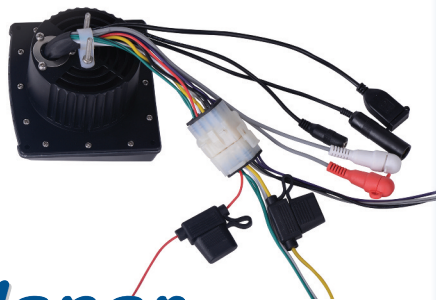

BLUETOOTH 

marine RADIO

GSMR30

GSMR30 Marine Radio

MP4/MP3/Photo Playback Gauge Series
Marine Radio

SPECS

- 4 channel
- Full Range, Class A/B
- 45W x 4 @ 4
- Cutout: 3.1875" Diameter
- Face: 4.52" X 4.13"
- IPX5 Waterproof

FEATURES

- Bluetooth Audio Streaming
- Easy Pairing with Auto Reconnect
- AUX-In
- USB-In for Music, Movie and Photo
- 18 Preset AM/FM Stations
- Compatible with Audio Output of Smartphones and MP3 players
- 1 Video Output
- 1 Subwoofer Output
- 1 Pre-Amp Output

GSMR30 Marine Radio

The GSMR30 is a full-featured, waterproof marine radio designed specifically for the marine environment.

BUTTON DESCRIPTIONS

- 1 Next Preset Stations (Radio - AM/FM)
- 2 Menu | Return
- 3 Source | Power
- 4 Previous Preset Stations
- 5 Volume Knob
- 6 Play/Pause | Band (Radio) | Video I/O Switch
- 7 Auto Memory Storing | Button Backlight | On/Off
- 8 Tune Up | Next Track
- 9 Tune Down | Previous Track
- 10 TFT Display