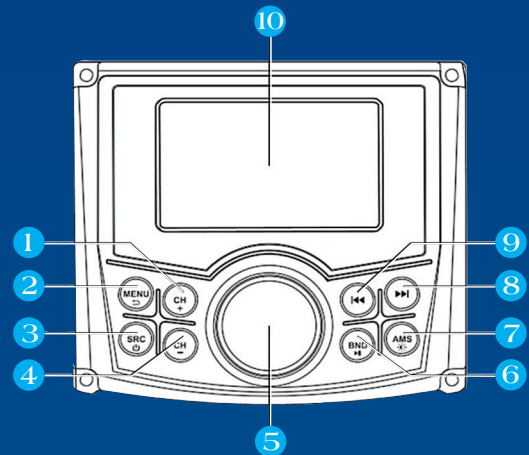

BLUETOOTH 

marine RADIO

GSMR30

GSMR30 Marine Radio

MP4/MP3/Photo Playback Gauge Series
Marine Radio

SPECS

- 4 channel
- Full Range, Class A/B
- 45W x 4 @ 4
- Cutout: 3.1875" Diameter
- Face: 4.52" X 4.13"
- IPX5 Waterproof

GSMR30 Marine Radio

The GSMR30 is a full-featured, waterproof marine radio designed specifically for the marine environment.

BUTTON DESCRIPTIONS

- 1 Next Preset Stations (Radio - AM/FM)
- 2 Menu | Return
- 3 Source | Power
- 4 Previous Preset Stations
- 5 Volume Knob
- 6 Play/Pause | Band (Radio) | Video I/O Switch
- 7 Auto Memory Storing | Button Backlight | On/Off
- 8 Tune Up | Next Track
- 9 Tune Down | Previous Track
- 10 TFT Display