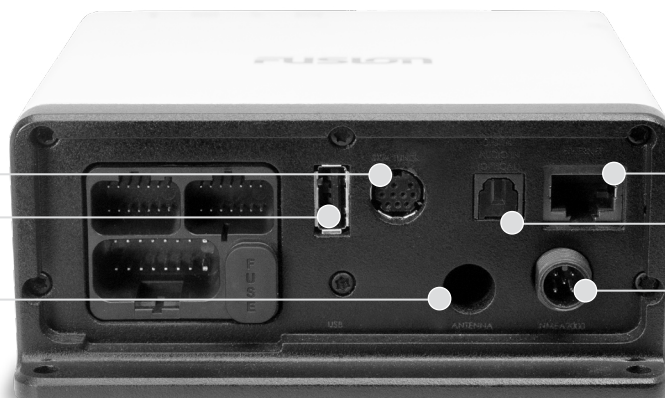

## BOTTOM VIEW

SiriusXM/  
DAB100A

USB PORT

ANTENNA

ETHERNET PORT

OPTICAL AUDIO IN

NMEA 2000