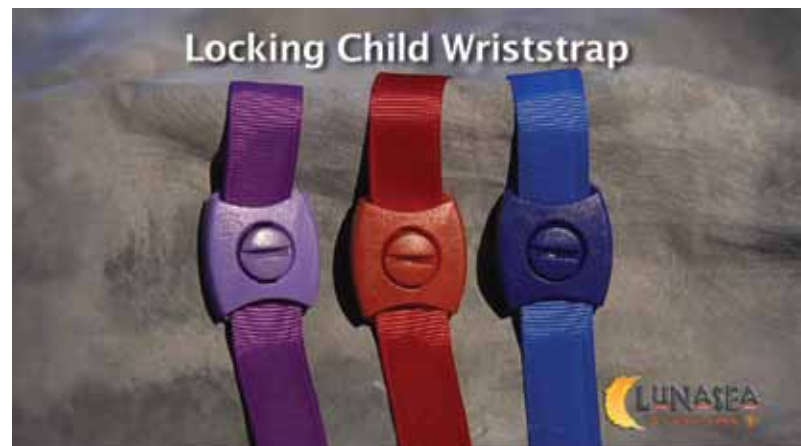

Ideal for use aboard boats, at the marina, when camping by the lake or stream, or even poolside, Lunasea's IP67 waterproof attachment and IP65 waterproof receiver take on or near the water safety to a whole new level. The attachment emits a comforting blue ambient light to provide assurance that all is OK. In the event your child or pet should fall into in the water, an ultra-bright white distress strobe on the attachment automatically activates and the portable receiver sounds a loud audible alarm and flashes a bright strobe.

Both the child or pet worn strobe and the portable receiver are equipped with long-lasting lithium batteries and work with standard wireless charging pads. The strobe's distress light operates for a minimum of eight hours on a single charge, while the receiver functions for many days on a single charge.