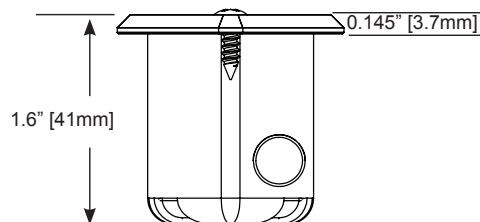

SCM-SLF SERIES LIGHT COLOR MODELS	WHITE 1 Color Light	WHITE 1 Color Light	WHITE, BLUE AND RED 3 Color Light	WHITE AND BLUE 2 Color Light	FULL COLOR 12 Color Light	FULL COLOR 12 Color Light
FLUSH MOUNT VERSION	SCM-SLF-GW-WH	SCM-SLF-GW-BK	SCM-SLF-WBR-WH	SCM-SLF-WBR-BK	SCM-SLF-CC-WH	SCM-SLF-CC-BK
HOUSING COLOR	WHITE	BLACK	WHITE	BLACK	WHITE	BLACK

Designed & Manufactured in Clearwater, FL

© 2023 Shadow-Caster™ LEDs. All Right Reserved.

Shadow-Caster™ LED Lighting | 2060 Calumet Street | Clearwater, FL 33765
p: +1 727.474.2877 e: info@shadow-caster.com w: shadow-caster.com