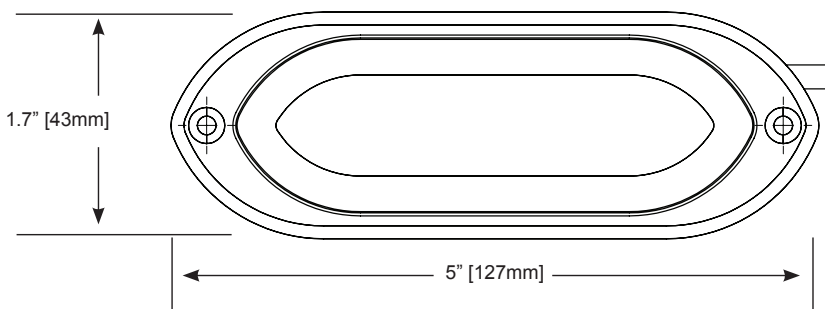

SCM-SLF SERIES LIGHT COLOR MODELS	WHITE 1 Color Light	WHITE 1 Color Light	WHITE, BLUE AND RED 3 Color Light	WHITE AND BLUE 2 Color Light	FULL COLOR 12 Color Light	FULL COLOR 12 Color Light
FLUSH MOUNT VERSION	SCM-SLF-GW-WH	SCM-SLF-GW-BK	SCM-SLF-WBR-WH	SCM-SLF-WBR-BK	SCM-SLF-CC-WH	SCM-SLF-CC-BK
HOUSING COLOR	WHITE	BLACK	WHITE	BLACK	WHITE	BLACK

Designed & Manufactured in Clearwater, FL

© 2023 Shadow-Caster™ LEDs. All Right Reserved.

Shadow-Caster™ LED Lighting | 2060 Calumet Street | Clearwater, FL 33765
p: +1 727.474.2877 e: info@shadow-caster.com w: shadow-caster.com