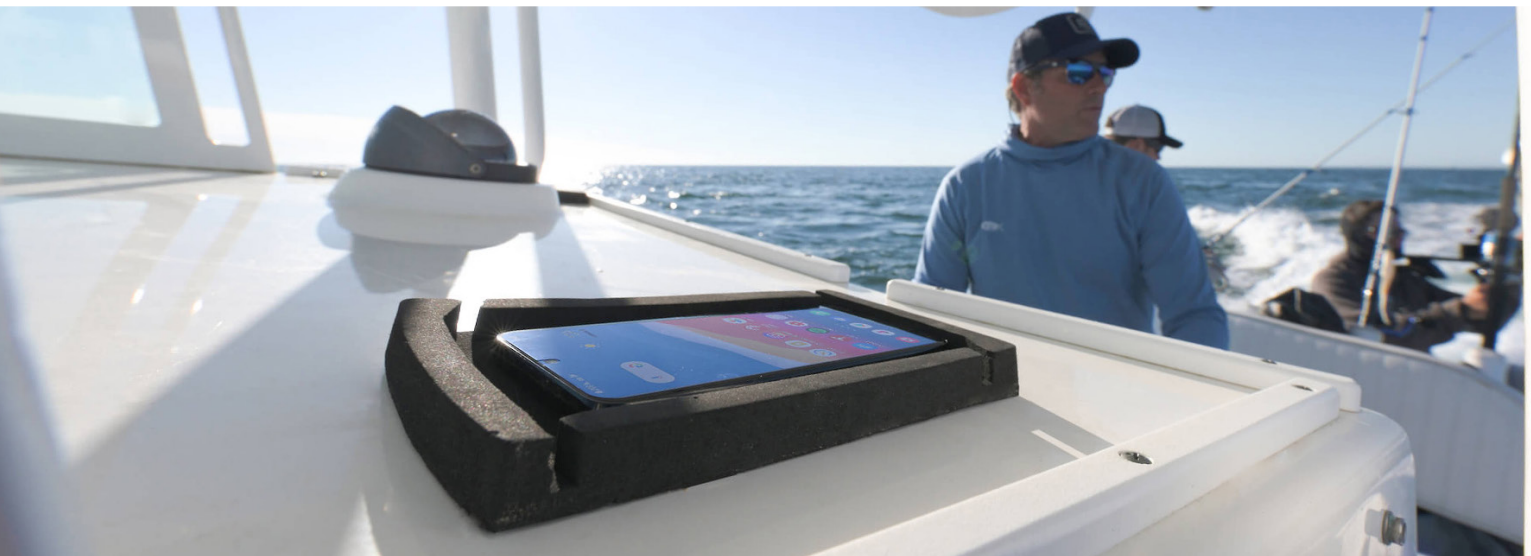

Introducing

ROKK™
WIRELESS.

Catch.

12/24V Waterproof Wireless Charging Mat SC-CW-08E

Catch safely holds & wirelessly charges your phone at the same time. Now you can keep your phone in a safe place onboard, in sight, charged and ready to go!

This is one of the most convenient ways to store and wirelessly charge your phone onboard indoors or out! Designed to install onto any flat surface, and is perfect for use on top of boat consoles.

Simply place your phone onto the center of the charging mat and instantly start wirelessly charging.

The cleverly designed edging bumpers stop your phone from sliding out, and lets the mat Catch your phone from any angle!

- 12/24V input compatible.
- IPX6 Waterproof.
- Easy assembly right out of the box
- Designed to fit in with any boat design ascetics
- Instant charging. No connection needed.
- Qi-certified wireless charging.
- Compatible with a wide range of device sizes from Apple, Samsung and many more.
- Charges through non-metallic waterproof cases up to 3mm thick (0.11").

Beautiful Design

Small and compact, our charging mat design suits any boat type, unlocking brand new charging possibilities onboard.

Simple Install

One easy cut (65mm 2.5" hole saw) into your chosen mounting location, then simply peel off the 3M self-adhesive backing paper and firmly press down.