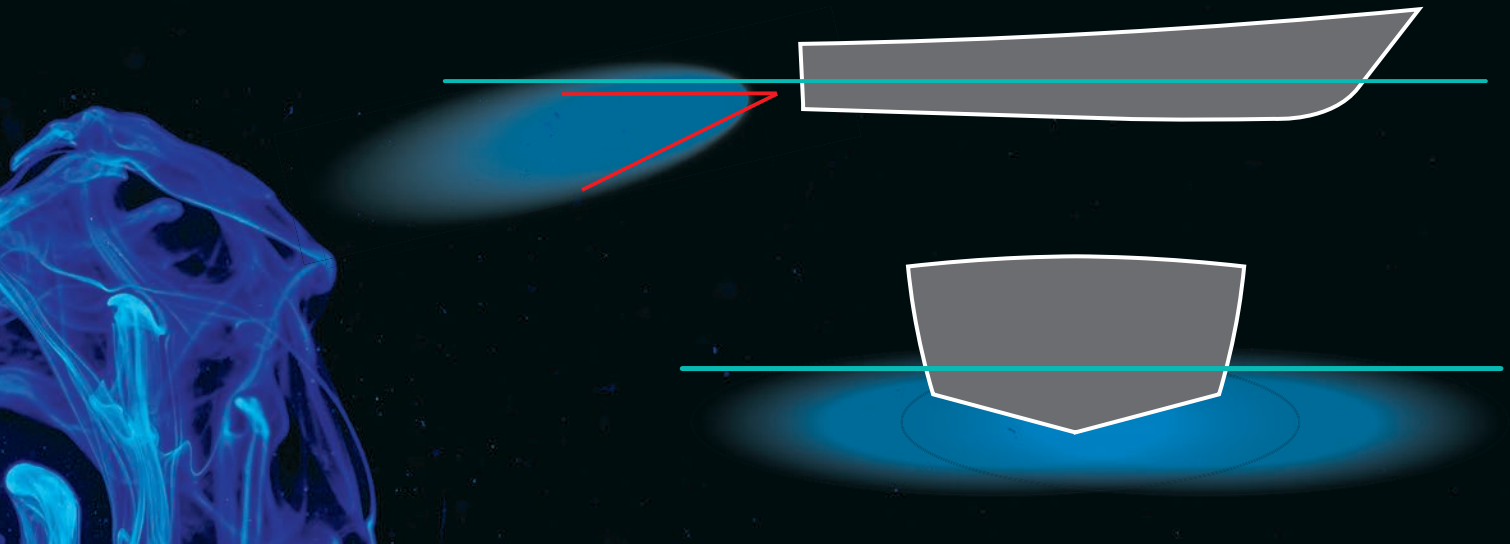

APELO
Underwater Lighting Brilliance

Apelo features an asymmetric light pattern with a narrow vertical angle to focus light efficiently below the waterline.

New Zealand Made
Designed and manufactured in New Zealand.