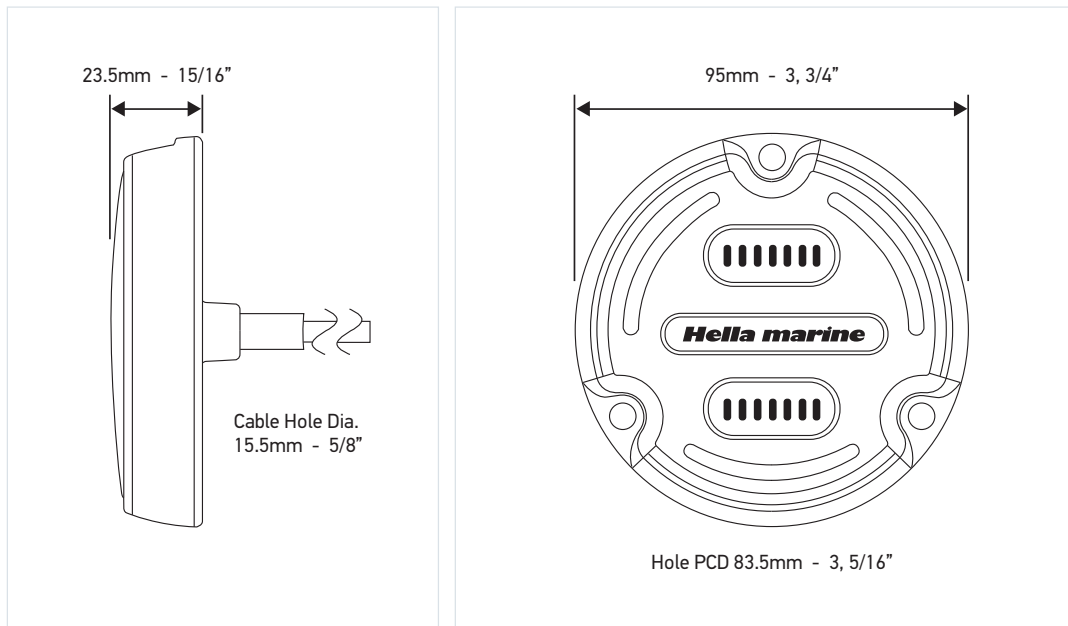

Apelo Dimensions