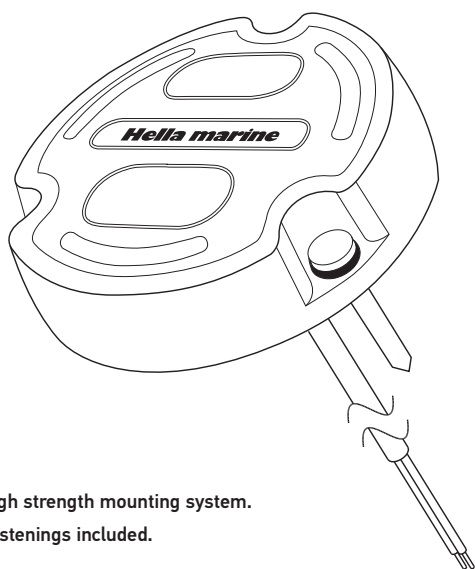

Robust Surface Mount Design

High strength mounting system.
Fastenings included.

Pre-wired with 2.5m marine cable

Apelo A1 and Apelo A2 White / Blue lamps

Toggle to select constant or strobing blue or white light.