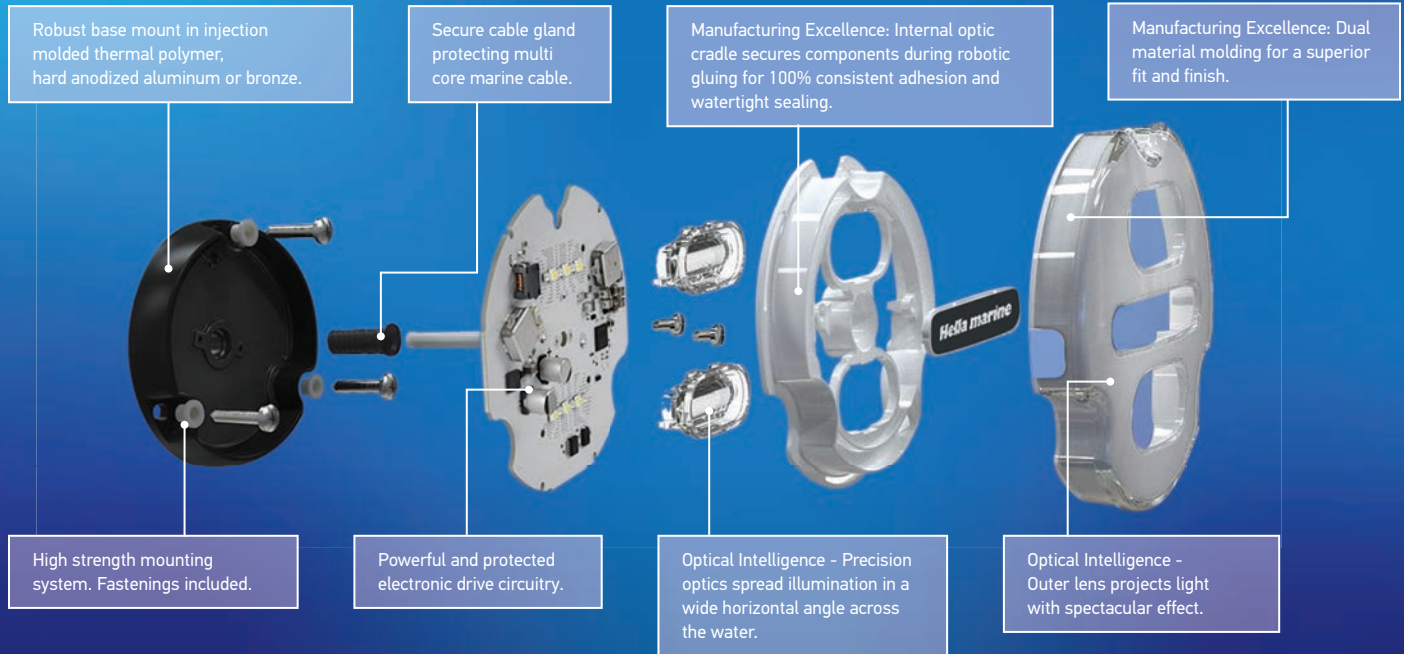

Manufacturing Excellence