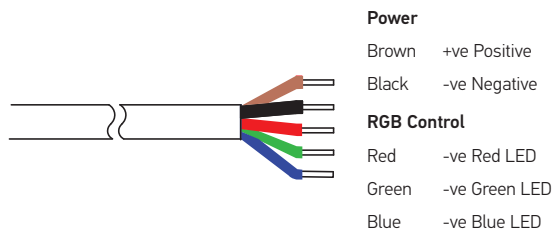

Apelo A1 and Apelo A2 RGB lamps

Connect to an RGB controller for unlimited color control.