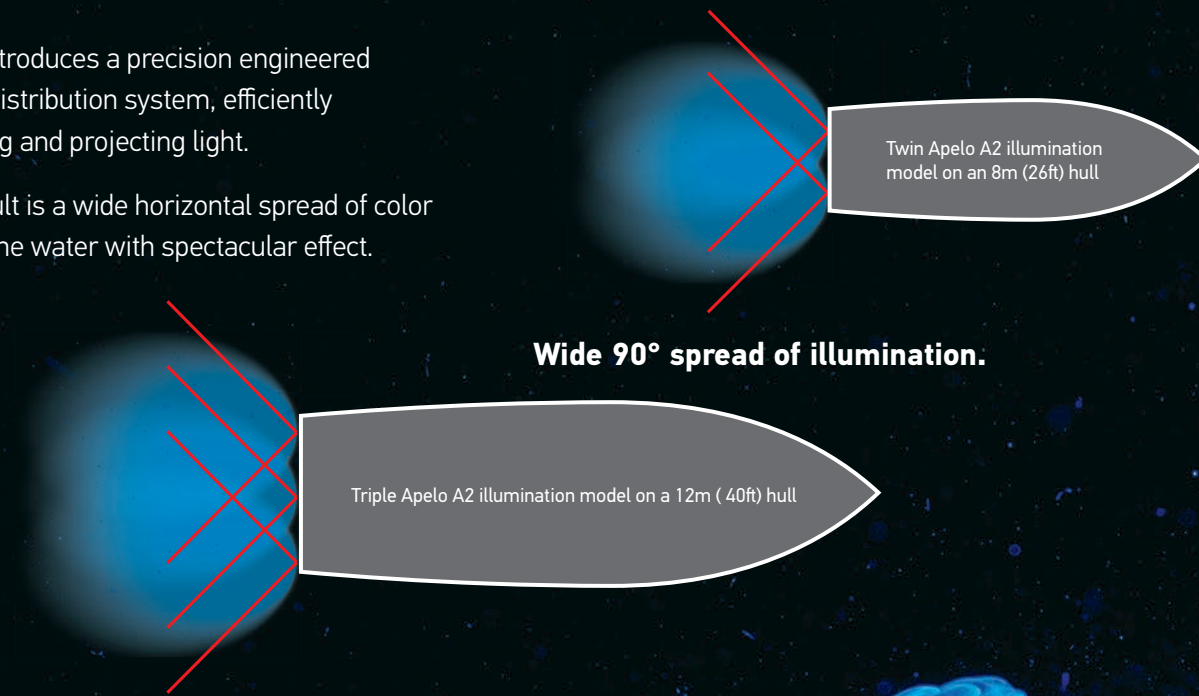

Optical intelligence is the heart of Hella marine lighting

Apelo introduces a precision engineered optical distribution system, efficiently capturing and projecting light.

The result is a wide horizontal spread of color across the water with spectacular effect.

Wide 90° spread of illumination.