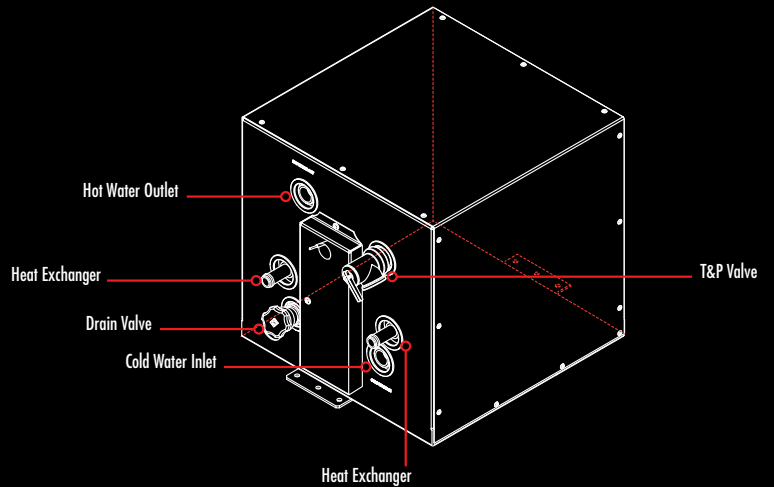

CHOOSING A WATER HEATER

1 SIZE

5 GALLON	6 GALLON	11 GALLON	20 GALLON	20 GALLON VERTICAL	26 GALLON