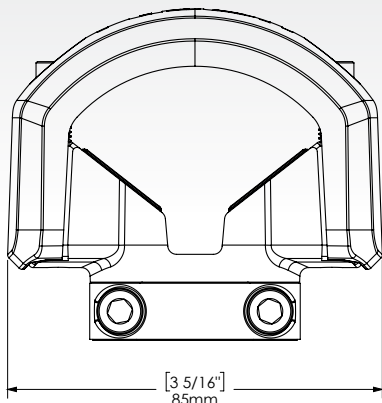

XS SERIES

6.5" MARINE WAKE TOWER SPEAKERS
WITH RGB LED LIGHTING

2" PIPE MOUNT BRACKET (010-13101-10)

Front view