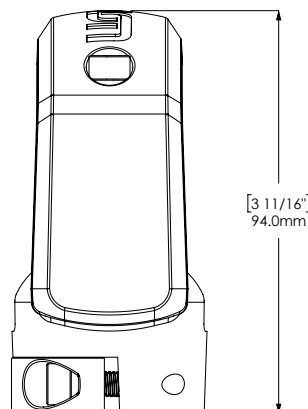

XS SERIES

6.5" MARINE WAKE TOWER SPEAKERS
WITH RGB LED LIGHTING

TECHNICAL DRAWINGS

XS SERIES 6.5" WAKE TOWER SPEAKERS (XS-FLT652SPW, XS-FLT652SPB)

[6 15/16"]
Ø 177mm

Front view

2.5" PIPE MOUNT BRACKET (010-13101-00)