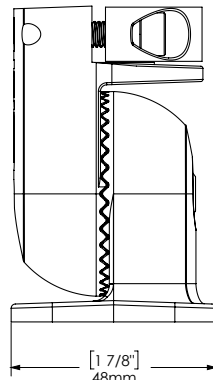

XS SERIES

6.5" MARINE WAKE TOWER SPEAKERS
WITH RGB LED LIGHTING

2" PIPE MOUNT BRACKET (010-13101-10)

Side view

Top view

FLAT MOUNT BRACKET (010-13101-20)

Side view

Top view

MARKETING RESOURCES

Visit

FUSIONENTERTAINMENT.COM/RESOURCES

Visit the **Resource Centre**, and get the latest articles, marketing assets, industry news and more.

Logos
Product images
Merchandising

Brochures
Web banners
Posters

Catalogs
NPRs