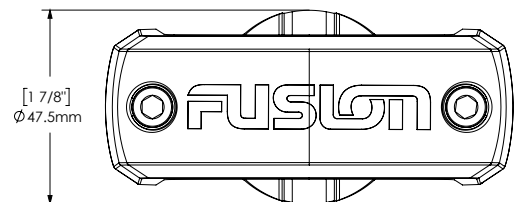

XS SERIES

6.5" MARINE WAKE TOWER SPEAKERS
WITH RGB LED LIGHTING

TECHNICAL DRAWINGS

XS SERIES 6.5" WAKE TOWER SPEAKERS (XS-FLT652SPW, XS-FLT652SPB)

[6 15/16"]
Ø 177mm

Front view

2.5" PIPE MOUNT BRACKET (010-13101-00)