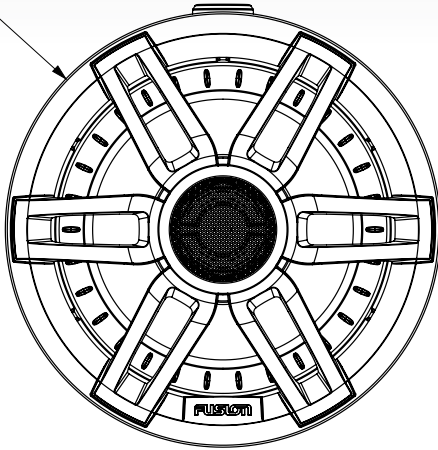

XS SERIES

6.5" MARINE WAKE TOWER SPEAKERS
WITH RGB LED LIGHTING

TECHNICAL DRAWINGS

XS SERIES 6.5" WAKE TOWER SPEAKERS (XS-FLT652SPW, XS-FLT652SPB)

[6 15/16"]
Ø 177mm

Front view