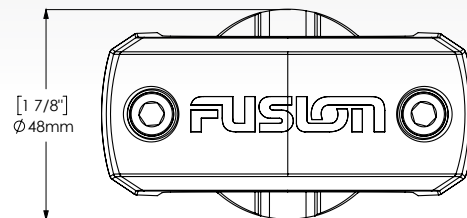

XS SERIES

6.5" MARINE WAKE TOWER SPEAKERS
WITH RGB LED LIGHTING

2" PIPE MOUNT BRACKET (010-13101-10)

Side view

Top view

FLAT MOUNT BRACKET (010-13101-20)

Top view

MARKETING RESOURCES

Visit

FUSIONENTERTAINMENT.COM/RESOURCES

Visit the **Resource Centre**, and get the latest articles, marketing assets, industry news and more.

Logos
Product images
Merchandising

Brochures
Web banners
Posters

Catalogs
NPRs