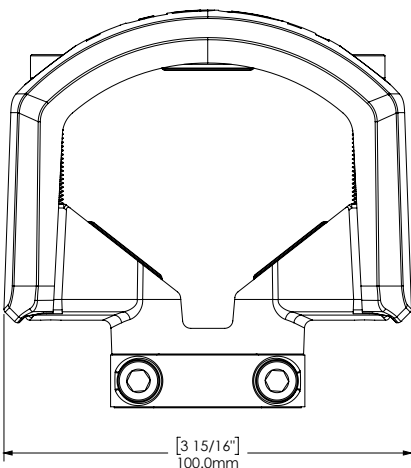

2.5" PIPE MOUNT BRACKET (010-13101-00)

Front view