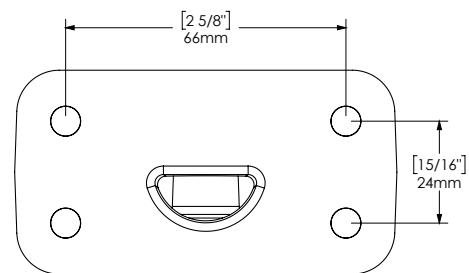

Top view

MARKETING RESOURCES

Visit

FUSIONENTERTAINMENT.COM/RESOURCES

Visit the **Resource Centre**, and get the latest articles, marketing assets, industry news and more.