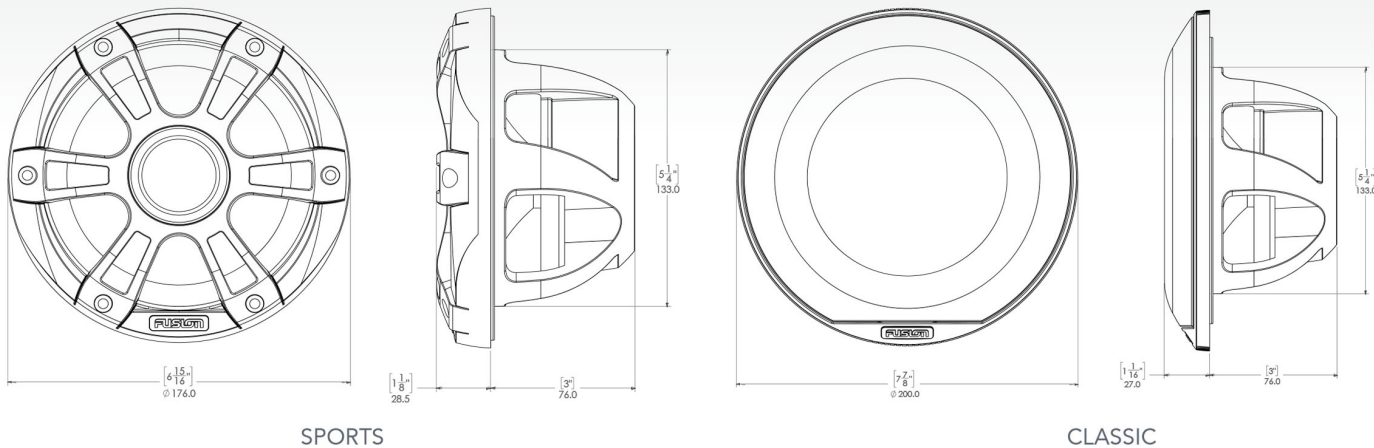

SIGNATURE SERIES 3i

MARINE SPEAKERS, SUBWOOFERS, WAKE TOWER SPEAKERS AND TWEETERS

TECHNICAL DRAWINGS

6.5" SIGNATURE SERIES 3i COAXIAL SPEAKERS