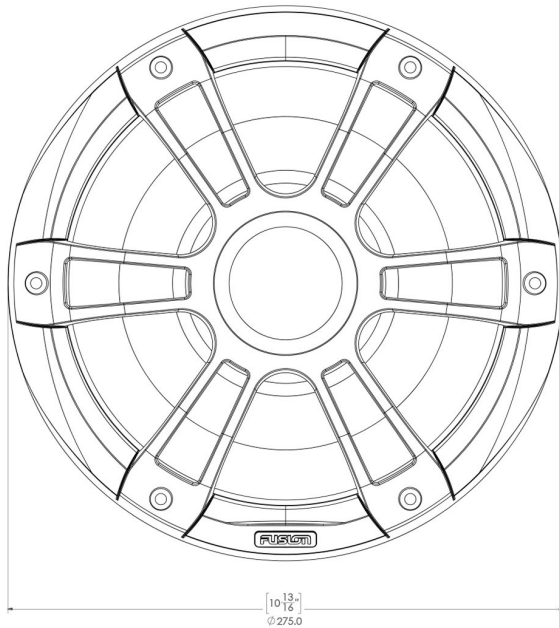

TECHNICAL DRAWINGS

8.8" SIGNATURE SERIES 3i COAXIAL SPEAKERS

SPORTS

CLASSIC

SIGNATURE SERIES 3i

MARINE SPEAKERS, SUBWOOFERS, WAKE TOWER SPEAKERS AND TWEETERS

TECHNICAL DRAWINGS

10" SIGNATURE SERIES 3i SUBWOOFERS