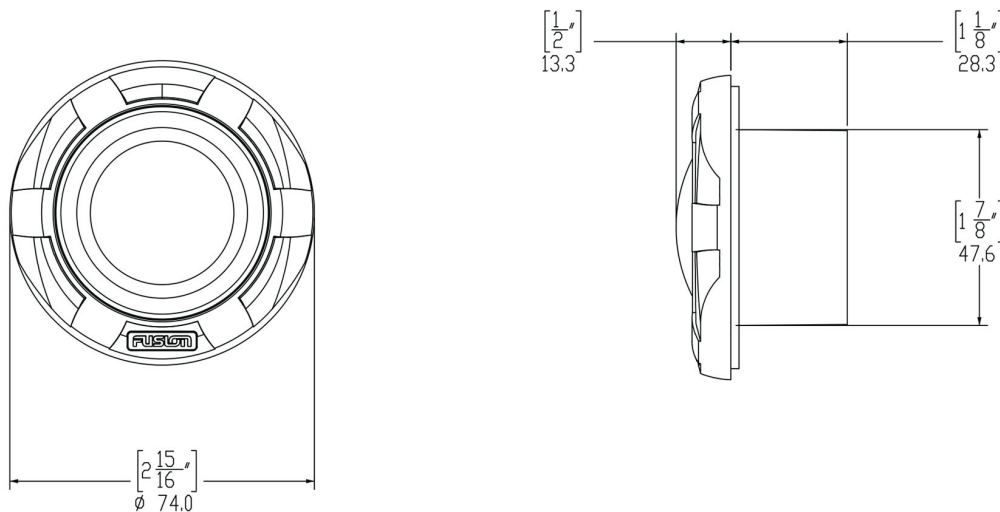

TECHNICAL DRAWINGS

SIGNATURE SERIES 3i COMPONENT TWEETER

INCLUDED IN THE BOX

SIGNATURE SERIES 3i SPEAKERS

- One pair of speakers (based on what you select)
- 12 x Phillips stainless steel mounting screws – 4.2 mm x 40 mm (8 gauge x 1.6")
- 2 x water-resistant cable assemblies with 2 pin connector (5.9" (150 mm))
- 2 x water-resistant cable assemblies with 6 pin connector ((5.9" (150mm)); sports style with LED models only)
- Documentation

SIGNATURE SERIES 3i SUBWOOFERS

- One subwoofer (based on what you select)
- 6 x Phillips stainless steel mounting screws – 4.8 mm x 50 mm (10 gauge x 2")
- Water-resistant cable assembly with 2 pin connector (5.9" (150 mm))
- Water-resistant cable assembly with 6 pin connector ((5.9" (150mm)); sports style with LED models only)
- Documentation

SIGNATURE SERIES 3i WAKE TOWER SPEAKERS

- One pair of wake tower speakers (based on what you select)
- Documentation

SIGNATURE SERIES 3i COMPONENT TWEETERS

- One pair of component tweeters
- 6 x Phillips stainless steel mounting screws – 3.5 mm x 25.4 mm (6 gauge x 1")
- 2 x water-resistant cable assemblies with 2 pin connector (5.9" (150 mm))
- Documentation