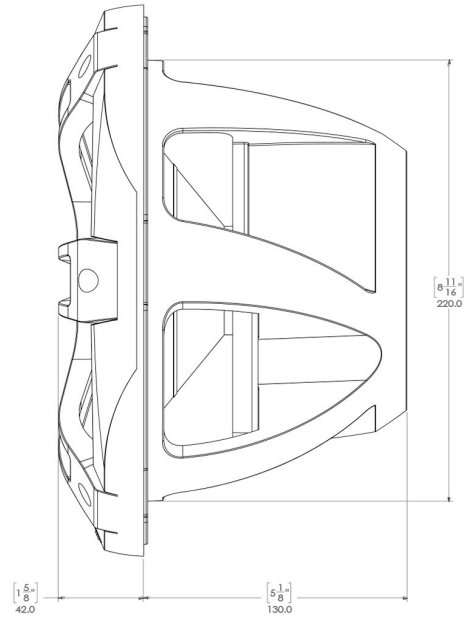

SIGNATURE SERIES 3i

MARINE SPEAKERS, SUBWOOFERS, WAKE TOWER SPEAKERS AND TWEETERS

TECHNICAL DRAWINGS

6.5" SIGNATURE SERIES 3i COAXIAL SPEAKERS

7.7" SIGNATURE SERIES 3i COAXIAL SPEAKERS

SIGNATURE SERIES 3i

MARINE SPEAKERS, SUBWOOFERS, WAKE TOWER SPEAKERS AND TWEETERS

TECHNICAL DRAWINGS

8.8" SIGNATURE SERIES 3i COAXIAL SPEAKERS

SPORTS

CLASSIC

SIGNATURE SERIES 3i

MARINE SPEAKERS, SUBWOOFERS, WAKE TOWER SPEAKERS AND TWEETERS

TECHNICAL DRAWINGS

10" SIGNATURE SERIES 3i SUBWOOFERS