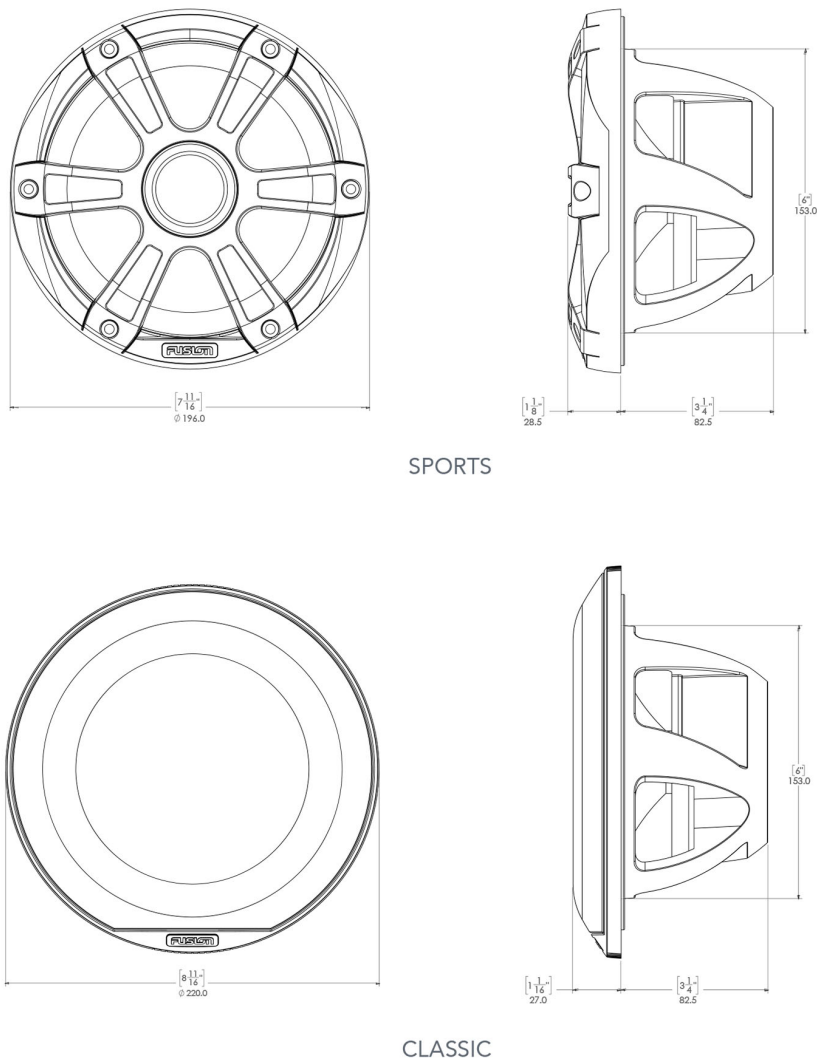

SIGNATURE SERIES 3i

MARINE SPEAKERS, SUBWOOFERS, WAKE TOWER SPEAKERS AND TWEETERS

TECHNICAL DRAWINGS

6.5" SIGNATURE SERIES 3i COAXIAL SPEAKERS

7.7" SIGNATURE SERIES 3i COAXIAL SPEAKERS

SIGNATURE SERIES 3i

MARINE SPEAKERS, SUBWOOFERS, WAKE TOWER SPEAKERS AND TWEETERS