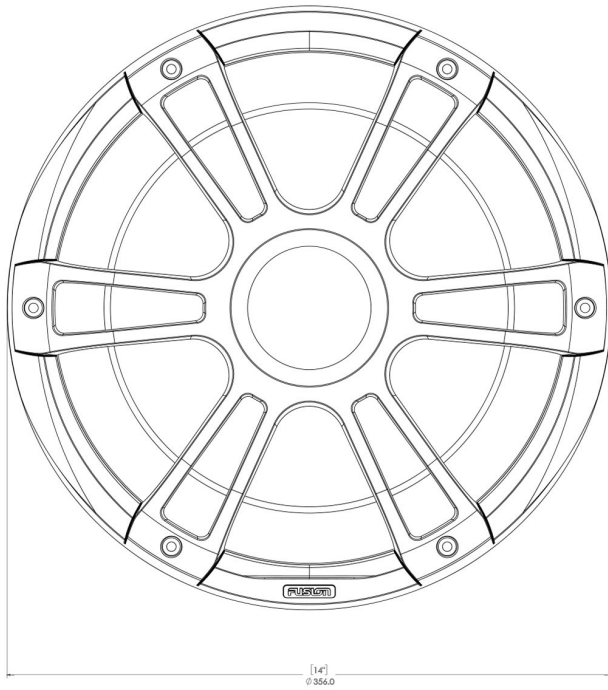

SIGNATURE SERIES 3i

MARINE SPEAKERS, SUBWOOFERS, WAKE TOWER SPEAKERS AND TWEETERS

TECHNICAL DRAWINGS

12" SIGNATURE SERIES 3i SUBWOOFERS