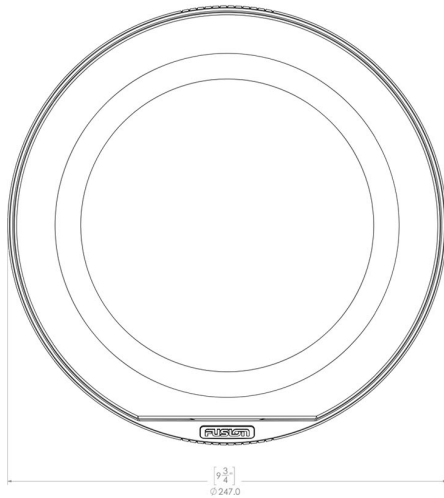

SIGNATURE SERIES 3i

MARINE SPEAKERS, SUBWOOFERS, WAKE TOWER SPEAKERS AND TWEETERS

TECHNICAL DRAWINGS

8.8" SIGNATURE SERIES 3i COAXIAL SPEAKERS

SPORTS

CLASSIC