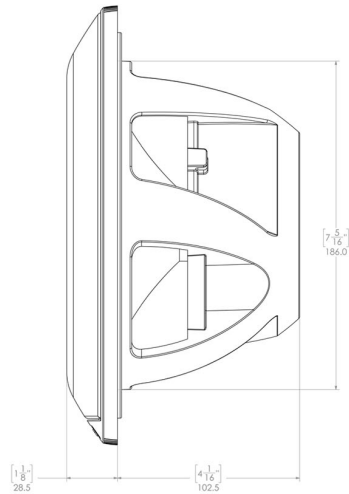

SIGNATURE SERIES 3i

MARINE SPEAKERS, SUBWOOFERS, WAKE TOWER SPEAKERS AND TWEETERS

TECHNICAL DRAWINGS

8.8" SIGNATURE SERIES 3i COAXIAL SPEAKERS

SPORTS

CLASSIC