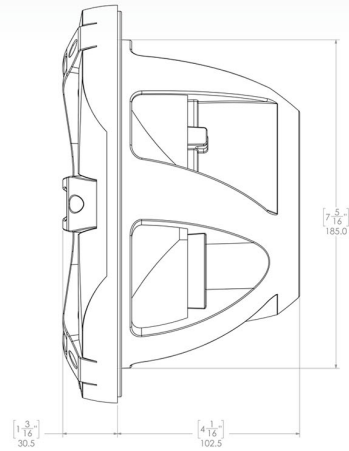

SIGNATURE SERIES 3i

MARINE SPEAKERS, SUBWOOFERS, WAKE TOWER SPEAKERS AND TWEETERS

TECHNICAL DRAWINGS

8.8" SIGNATURE SERIES 3i COAXIAL SPEAKERS

SPORTS