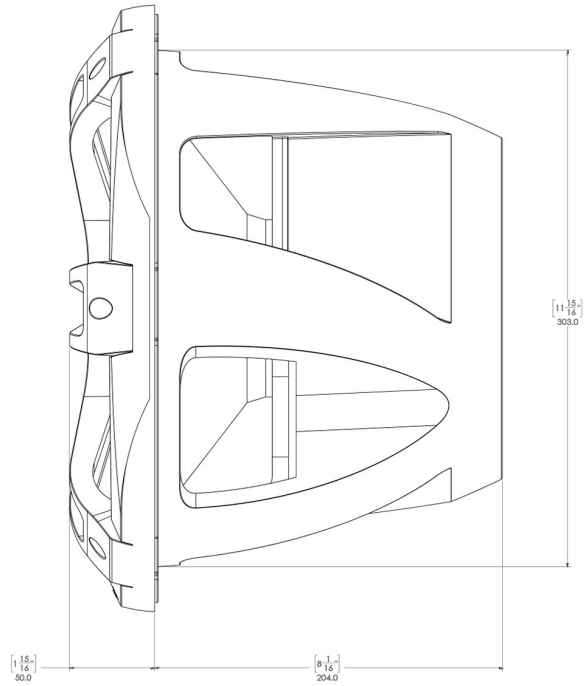

TECHNICAL DRAWINGS

8.8" SIGNATURE SERIES 3i COAXIAL SPEAKERS

SPORTS

CLASSIC

SIGNATURE SERIES 3i

MARINE SPEAKERS, SUBWOOFERS, WAKE TOWER SPEAKERS AND TWEETERS

TECHNICAL DRAWINGS

10" SIGNATURE SERIES 3i SUBWOOFERS

SPORTS

CLASSIC

SIGNATURE SERIES 3i

MARINE SPEAKERS, SUBWOOFERS, WAKE TOWER SPEAKERS AND TWEETERS

TECHNICAL DRAWINGS

12" SIGNATURE SERIES 3i SUBWOOFERS

SPORTS

6.5" SIGNATURE SERIES 3i WAKE TOWER SPEAKERS