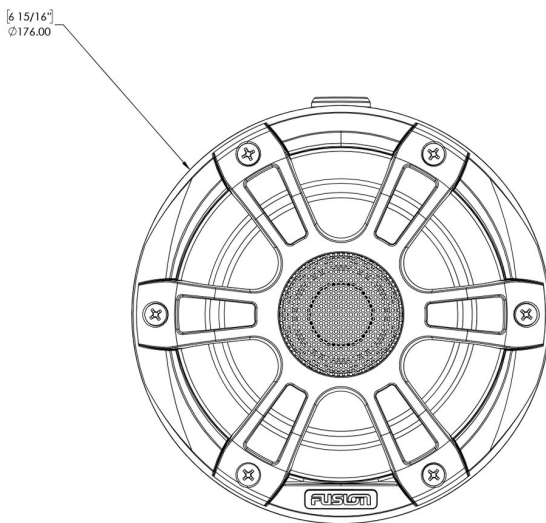

TECHNICAL DRAWINGS

8.8" SIGNATURE SERIES 3i COAXIAL SPEAKERS

SPORTS

CLASSIC

SIGNATURE SERIES 3i

MARINE SPEAKERS, SUBWOOFERS, WAKE TOWER SPEAKERS AND TWEETERS

TECHNICAL DRAWINGS

10" SIGNATURE SERIES 3i SUBWOOFERS

SPORTS

TECHNICAL DRAWINGS

SIGNATURE SERIES 3i COMPONENT TWEETER

INCLUDED IN THE BOX

SIGNATURE SERIES 3i SPEAKERS

- One pair of speakers (based on what you select)
- 12 x Phillips stainless steel mounting screws – 4.2 mm x 40 mm (8 gauge x 1.6")
- 2 x water-resistant cable assemblies with 2 pin connector (5.9" (150 mm))
- 2 x water-resistant cable assemblies with 6 pin connector ((5.9" (150mm)); sports style with LED models only)
- Documentation