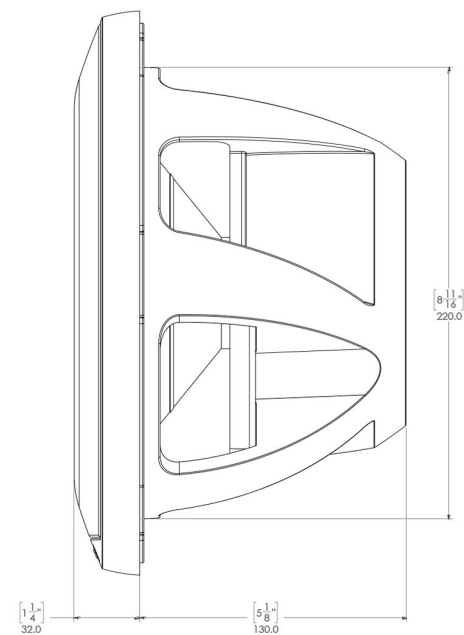

SIGNATURE SERIES 3i

MARINE SPEAKERS, SUBWOOFERS, WAKE TOWER SPEAKERS AND TWEETERS

TECHNICAL DRAWINGS

10" SIGNATURE SERIES 3i SUBWOOFERS

CLASSIC