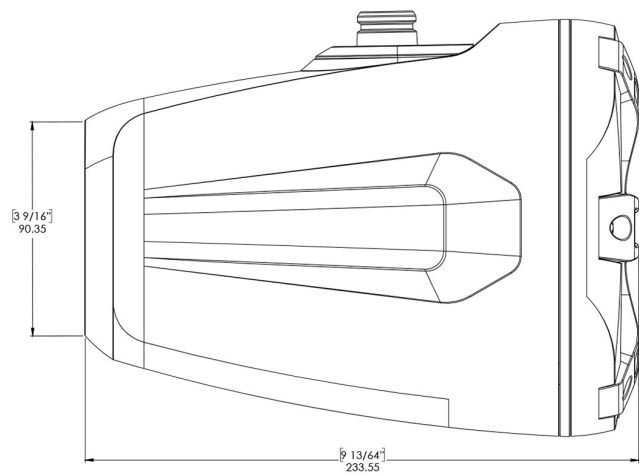

TECHNICAL DRAWINGS

8.8" SIGNATURE SERIES 3i COAXIAL SPEAKERS

SPORTS

CLASSIC

SIGNATURE SERIES 3i

MARINE SPEAKERS, SUBWOOFERS, WAKE TOWER SPEAKERS AND TWEETERS

TECHNICAL DRAWINGS

10" SIGNATURE SERIES 3i SUBWOOFERS

SPORTS

CLASSIC

SIGNATURE SERIES 3i

MARINE SPEAKERS, SUBWOOFERS, WAKE TOWER SPEAKERS AND TWEETERS

TECHNICAL DRAWINGS

12" SIGNATURE SERIES 3i SUBWOOFERS

SPORTS

6.5" SIGNATURE SERIES 3i WAKE TOWER SPEAKERS