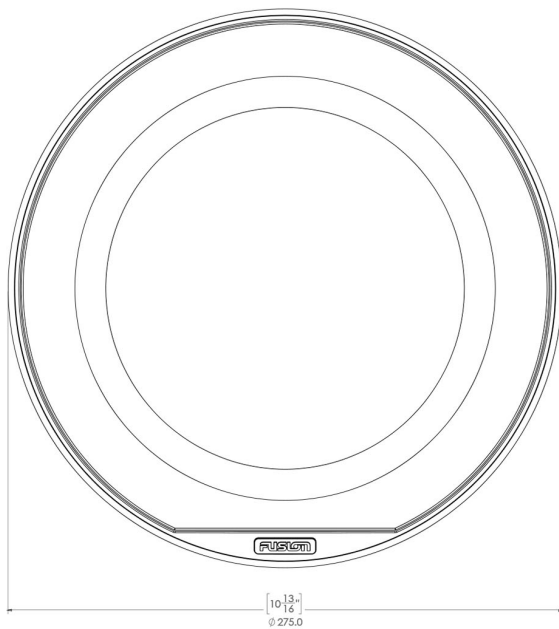

SIGNATURE SERIES 3i

MARINE SPEAKERS, SUBWOOFERS, WAKE TOWER SPEAKERS AND TWEETERS

TECHNICAL DRAWINGS

10" SIGNATURE SERIES 3i SUBWOOFERS

CLASSIC