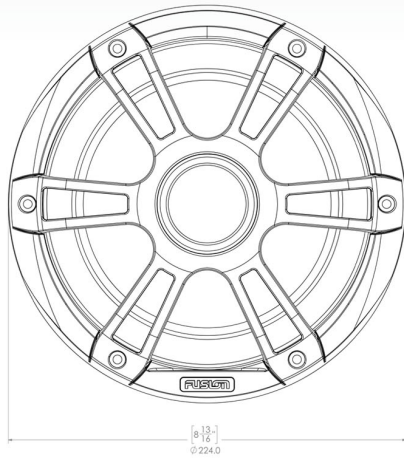

SIGNATURE SERIES 3i

MARINE SPEAKERS, SUBWOOFERS, WAKE TOWER SPEAKERS AND TWEETERS

TECHNICAL DRAWINGS

8.8" SIGNATURE SERIES 3i COAXIAL SPEAKERS

SPORTS