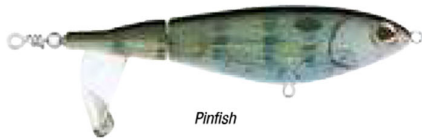

### PERFORMANCE FEATURES

- Easy-to-use top water lure
- Durable, cupped propeller tail
- Enhanced propeller surface area for maximum surface disturbance
- Swims straight at a variety of speeds
- Upgraded with sharp 3X Anti-Rust Fusion19™ hooks

Blue Bullet

Black Gold

Black Chrome

Bone

Mangrove Minnow

Mullet

Pinfish

Pilchard

Pinky

Red Head

Material #	Model #	Packaging	Color	Length	Size	Dive Depth	Hook Size	# Hooks
1547858	BHBSWCP105-BKCH	Box	Black Chrome	105mm	105 (3/4 oz)	Topwater	2	2
1547859	BHBSWCP105-BGD	Box	Black Gold	105mm	105 (3/4 oz)	Topwater	2	2
1547860	BHBSWCP105-BBUL	Box	Blue Bullet	105mm	105 (3/4 oz)	Topwater	2	2
1547861	BHBSWCP105-BNE	Box	Bone	105mm	105 (3/4 oz)	Topwater	2	2
1547862	BHBSWCP105-MGMNW	Box	Mangrove Minnow	105mm	105 (3/4 oz)	Topwater	2	2
1547863	BHBSWCP105-MUL	Box	Mullet	105mm	105 (3/4 oz)	Topwater	2	2
1547864	BHBSWCP105-PIL	Box	Pilchard	105mm	105 (3/4 oz)	Topwater	2	2
1547865	BHBSWCP105-PFH	Box	Pinfish	105mm	105 (3/4 oz)	Topwater	2	2
1547866	BHBSWCP105-PKY	Box	Pinky	105mm	105 (3/4 oz)	Topwater	2	2
1552809	BHBSWCP105-RH	Box	Red Head	105mm	105 (3/4 oz)	Topwater	2	2

Material #	Model #	Packaging	Color	Length	Size	Dive Depth	Hook Size	# Hooks
1547867	BHBSWCP120-BKCH	Box	Black Chrome	120mm	120 (1 oz)	Topwater	1	2
1547868	BHBSWCP120-BGD	Box	Black Gold	120mm	120 (1 oz)	Topwater	1	2
1547869	BHBSWCP120-BBUL	Box	Blue Bullet	120mm	120 (1 oz)	Topwater	1	2
1547870	BHBSWCP120-BNE	Box	Bone	120mm	120 (1 oz)	Topwater	1	2
1547871	BHBSWCP120-MGMNW	Box	Mangrove Minnow	120mm	120 (1 oz)	Topwater	1	2
1547872	BHBSWCP120-MUL	Box	Mullet	120mm	120 (1 oz)	Topwater	1	2
1547873	BHBSWCP120-PIL	Box	Pilchard	120mm	120 (1 oz)	Topwater	1	2
1547874	BHBSWCP120-PFH	Box	Pinfish	120mm	120 (1 oz)	Topwater	1	2
1547875	BHBSWCP120-PKY	Box	Pinky	120mm	120 (1 oz)	Topwater	1	2
1552810	BHBSWCP120-RH	Box	Red Head	120mm	120 (1 oz)	Topwater	1	2