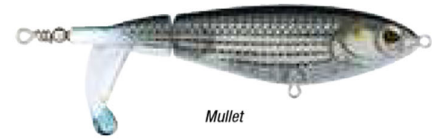

### PERFORMANCE FEATURES

- Easy-to-use top water lure
- Durable, cupped propeller tail
- Enhanced propeller surface area for maximum surface disturbance
- Swims straight at a variety of speeds
- Upgraded with sharp 3X Anti-Rust Fusion19™ hooks

Blue Bullet

Black Gold

Black Chrome

Bone

Mangrove Minnow

Mullet

Pinfish

Pilchard

Pinky

Red Head

Material #	Model #	Packaging	Color	Length	Size	Dive Depth	Hook Size	# Hooks
1547858	BHBSWCP105-BKCH	Box	Black Chrome	105mm	105 (3/4 oz)	Topwater	2	2
1547859	BHBSWCP105-BGD	Box	Black Gold	105mm	105 (3/4 oz)	Topwater	2	2
1547860	BHBSWCP105-BBUL	Box	Blue Bullet	105mm	105 (3/4 oz)	Topwater	2	2
1547861	BHBSWCP105-BNE	Box	Bone	105mm	105 (3/4 oz)	Topwater	2	2
1547862	BHBSWCP105-MGMNW	Box	Mangrove Minnow	105mm	105 (3/4 oz)	Topwater	2	2
1547863	BHBSWCP105-MUL	Box	Mullet	105mm	105 (3/4 oz)	Topwater	2	2
1547864	BHBSWCP105-PIL	Box	Pilchard	105mm	105 (3/4 oz)	Topwater	2	2
1547865	BHBSWCP105-PFH	Box	Pinfish	105mm	105 (3/4 oz)	Topwater	2	2
1547866	BHBSWCP105-PKY	Box	Pinky	105mm	105 (3/4 oz)	Topwater	2	2
1552809	BHBSWCP105-RH	Box	Red Head	105mm	105 (3/4 oz)	Topwater	2	2

Material #	Model #	Packaging	Color	Length	Size	Dive Depth	Hook Size	# Hooks
1547867	BHBSWCP120-BKCH	Box	Black Chrome	120mm	120 (1 oz)	Topwater	1	2
1547868	BHBSWCP120-BGD	Box	Black Gold	120mm	120 (1 oz)	Topwater	1	2
1547869	BHBSWCP120-BBUL	Box	Blue Bullet	120mm	120 (1 oz)	Topwater	1	2
1547870	BHBSWCP120-BNE	Box	Bone	120mm	120 (1 oz)	Topwater	1	2
1547871	BHBSWCP120-MGMNW	Box	Mangrove Minnow	120mm	120 (1 oz)	Topwater	1	2
1547872	BHBSWCP120-MUL	Box	Mullet	120mm	120 (1 oz)	Topwater	1	2
1547873	BHBSWCP120-PIL	Box	Pilchard	120mm	120 (1 oz)	Topwater	1	2
1547874	BHBSWCP120-PFH	Box	Pinfish	120mm	120 (1 oz)	Topwater	1	2
1547875	BHBSWCP120-PKY	Box	Pinky	120mm	120 (1 oz)	Topwater	1	2
1552810	BHBSWCP120-RH	Box	Red Head	120mm	120 (1 oz)	Topwater	1	2