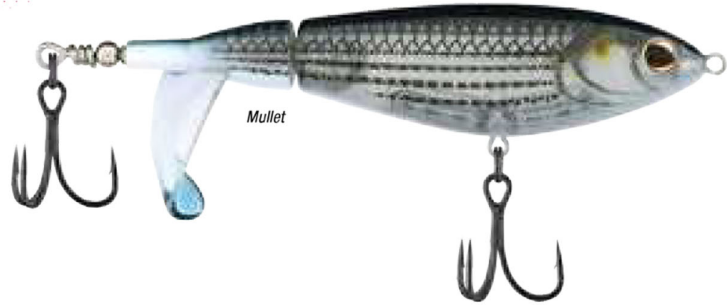

# CHOPPO

## BERKLEY® CHOPPO SALTWATER

### PERFORMANCE FEATURES

- Easy-to-use top water lure
- Durable, cupped propeller tail
- Enhanced propeller surface area for maximum surface disturbance
- Swims straight at a variety of speeds
- Upgraded with sharp 3X Anti-Rust Fusion19™ hooks