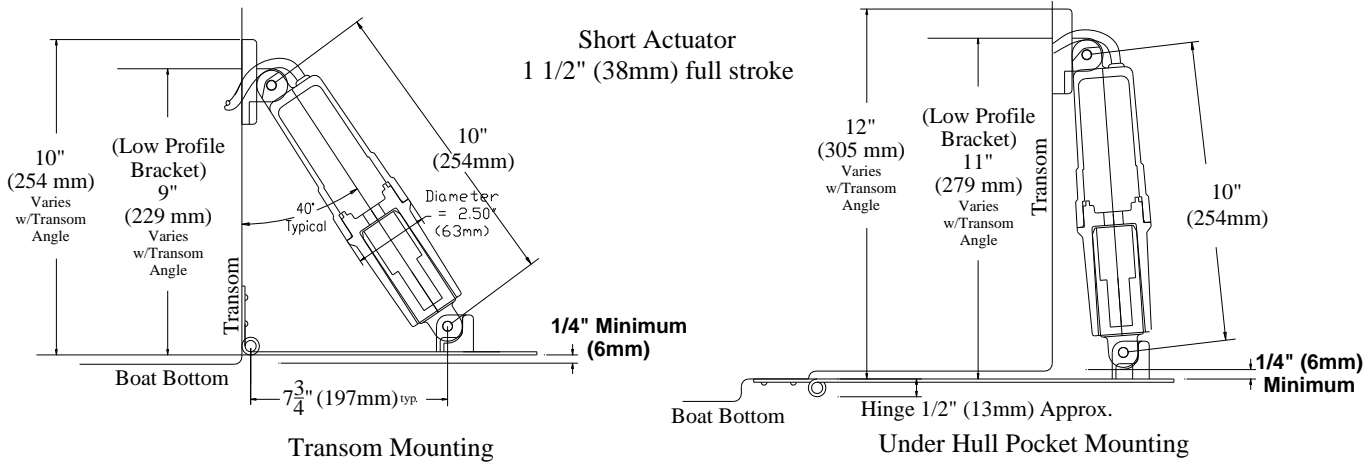

TRIM TAB SHORT ACTUATOR MOUNTING DIMENSTIONS

SHORT ACTUATOR SPECIFICATIONS

Model	DC Voltage	Stroke Length	Stroke Time	Distance from Upper Mounting Bolt to Pin	Vertical Height (Typical Installation Fully Retracted)	Cable Length (Feet/Meter)	Upper Mounting Bracket	Lower Mounting Bracket	Use Actuator w/ Tabs
S	12VDC	1.5" / 38mm	6 sec.	10" / 254mm	10" / 254mm	6' / 1.8m	None	None	All Tabs
S-BK	12VDC	1.5" / 38mm	6 sec.	10" / 254mm	10" / 254mm	6' / 1.8m	Standard	Standard	All Tabs
S-BK-13	12VDC	1.5" / 38mm	6 sec.	10" / 254mm	10" / 254mm	23' / 7m	Standard	Standard	All Tabs
S-BK-24	12VDC	1.5" / 38mm	6 sec.	10" / 254mm	10" / 254mm	28' / 8.5m	Standard	Standard	All Tabs
S-BK-25	12VDC	1.5" / 38mm	6 sec.	10" / 254mm	9" / 229mm	6' / 1.8m	Low Profile	Standard	All Tabs
S-BK-16	12VDC	1.5" / 38mm	6 sec.	10" / 254mm	9" / 229mm	23' / 7m	Low Profile	Standard	All Tabs
SB	24VDC	1.5" / 38mm	6 sec.	10" / 254mm	10" / 254mm	6' / 1.8m	None	None	All Tabs
SB-BK	24VDC	1.5" / 38mm	6 sec.	10" / 254mm	10" / 254mm	6' / 1.8m	Standard	Standard	All Tabs
SB-BK-13	24VDC	1.5" / 38mm	6 sec.	10" / 254mm	10" / 254mm	23' / 7m	Standard	Standard	All Tabs
SB-BK-24	24VDC	1.5" / 38mm	6 sec.	10" / 254mm	10" / 254mm	28' / 8.5m	Standard	Standard	All Tabs
SB-BK-25	24VDC	1.5" / 38mm	6 sec.	10" / 254mm	9" / 229mm	6' / 1.8m	Low Profile	Standard	All Tabs
SB-BK-16	24VDC	1.5" / 38mm	6 sec.	10" / 254mm	9" / 229mm	23' / 7m	Low Profile	Standard	All Tabs