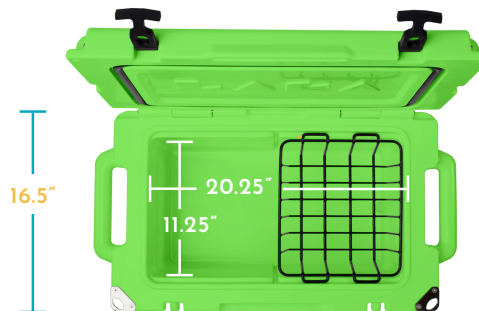

Technology, Features and Specifications

LAKA 20 \$159.99

18 cans
with 2:1 ice
to can ratio

13.5 lbs
empty weight

25 lbs
straight ice

color palette

Interior Depth: 13"

LAKA 30 \$239.99

with wheels

24 cans
with 2:1 ice
to can ratio

21.5 lbs
empty weight

35 lbs
straight ice

color palette

Interior Depth: 13"

LAKA 45 \$219.99

36 cans
with 2:1 ice
to can ratio

25.5 lbs
empty weight

45 lbs
straight ice

color palette

Interior Depth: 11 7/8"

Technology, Features and Specifications

THICK-WALL DESIGN

Keeps ice for up to 10 days

ROTOMOLDED