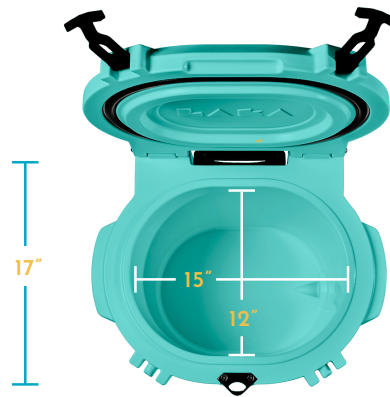

Technology, Features and Specifications

LAKA 20 \$159.99

18 cans
with 2:1 ice
to can ratio

13.5 lbs
empty weight

25 lbs
straight ice

color palette

Interior Depth: 13"

LAKA 30 \$239.99

with wheels

24 cans
with 2:1 ice
to can ratio

21.5 lbs
empty weight

35 lbs
straight ice

color palette

Interior Depth: 13"

LAKA 45 \$219.99

36 cans
with 2:1 ice
to can ratio

25.5 lbs
empty weight

45 lbs
straight ice

color palette

Interior Depth: 11 7/8"

Technology, Features and Specifications

THICK-WALL DESIGN

Keeps ice for up to 10 days

ROTOMOLDED