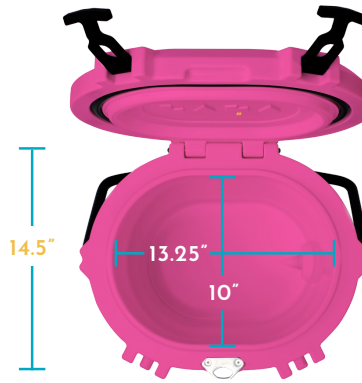

Technology, Features and Specifications

LAKA 20 \$159.99

18 cans
with 2:1 ice
to can ratio

13.5 lbs
empty weight

25 lbs
straight ice

color palette

Interior Depth: 13"

LAKA 30 \$239.99

with wheels

24 cans
with 2:1 ice
to can ratio

21.5 lbs
empty weight

35 lbs
straight ice

color palette

Interior Depth: 13"

LAKA 45 \$219.99

36 cans
with 2:1 ice
to can ratio

25.5 lbs
empty weight

45 lbs
straight ice

color palette

Interior Depth: 11 7/8"

Technology, Features and Specifications

THICK-WALL DESIGN

Keeps ice for up to 10 days

ROTOMOLDED