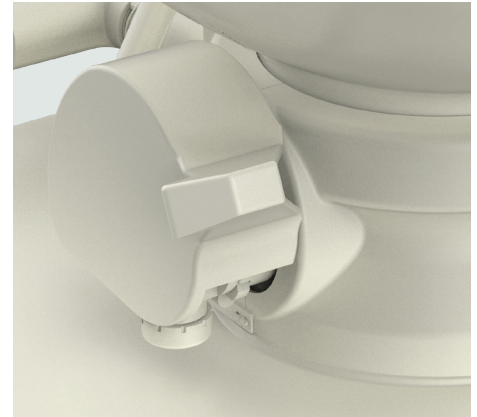

# M65 SERIES MARINE GRAVITY TOILET

Comfort, durability, and styling come together in these unique and efficient self-contained Dometic M65 Series Marine gravity toilets.

**COMFORTABLE**

THE TWO MODELS OFFER A SEAT HEIGHT AT EITHER END OF THE ADA RECOMMENDED RANGE (17" – 19")

Stylish holding tank made from durable ABS provides an easy to clean surface and sealed containment.

The dip tube and vent kit rotate over 270° to provide easy connection to your hoses with no gluing required.

The built-in 6.5 gallon / 24.6 liter holding tank provides plenty of capacity for a full day on the water.

Clean and simple design will enhance the look of any head compartment.

The 5000 model offers an elongated seat with a deep bowl for your added comfort.

The steel flush lever under this cover provides dependable flush action every time.