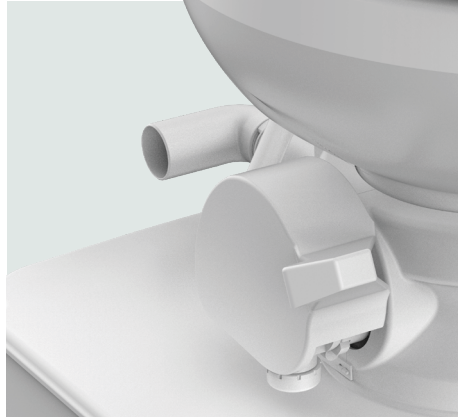

# M65 SERIES MARINE GRAVITY TOILET

Comfort, durability, and styling come together in these unique and efficient self-contained Dometic M65 Series Marine gravity toilets.

**COMFORTABLE**

THE TWO MODELS OFFER A SEAT HEIGHT AT EITHER END OF THE ADA RECOMMENDED RANGE (17" – 19")

# CLEAN, SIMPLE DESIGN WITH ADDED COMFORT

MODEL	DESCRIPTION	DISCHARGE	SEAT HEIGHT	SEAT SIZE	FLUSH METHOD
M65-5000	6.5 gal / 24.6L Capacity Marine Toilet	1.5 in. / 38mm ID Plumbing	18.65 in / 47.4cm	Elongated	Foot Pedal
M65-700	6.5 gal / 24.6L Capacity Marine Toilet	1.5 in. / 38mm ID Plumbing	17.25 in / 43.8cm	Standard	Foot Pedal

Stylish holding tank made from durable ABS provides an easy to clean surface and sealed containment.

The dip tube and vent kit rotate over 270° to provide easy connection to your hoses with no gluing required.

The steel flush lever under this cover provides dependable flush action every time.