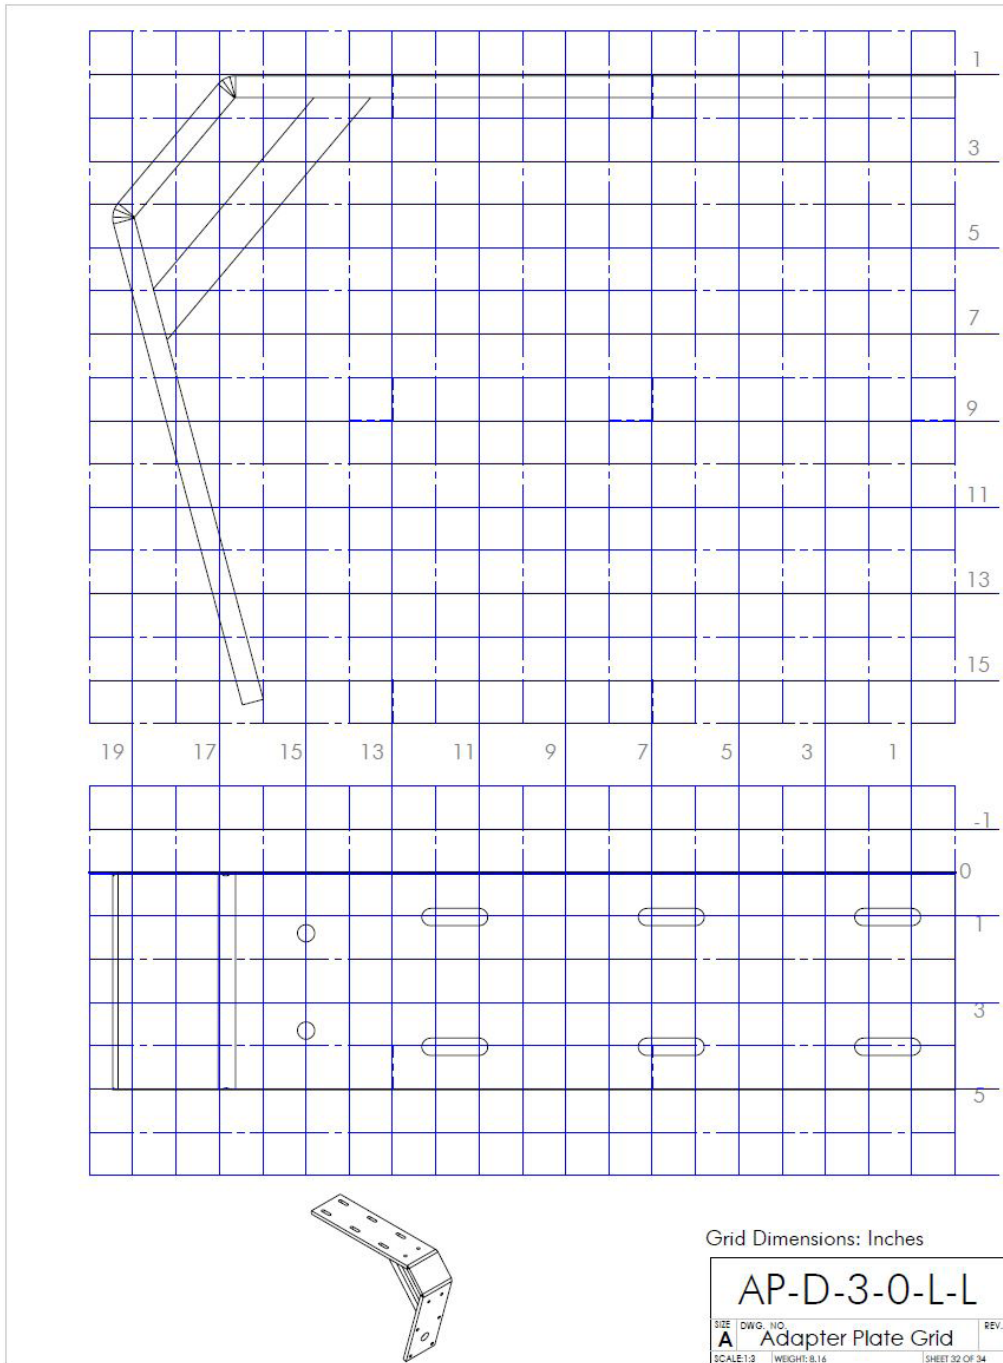

# PK-D-13-11-U

Need help? Contact our Customer Service Team at **1 + 813.689.9932 Option 2**