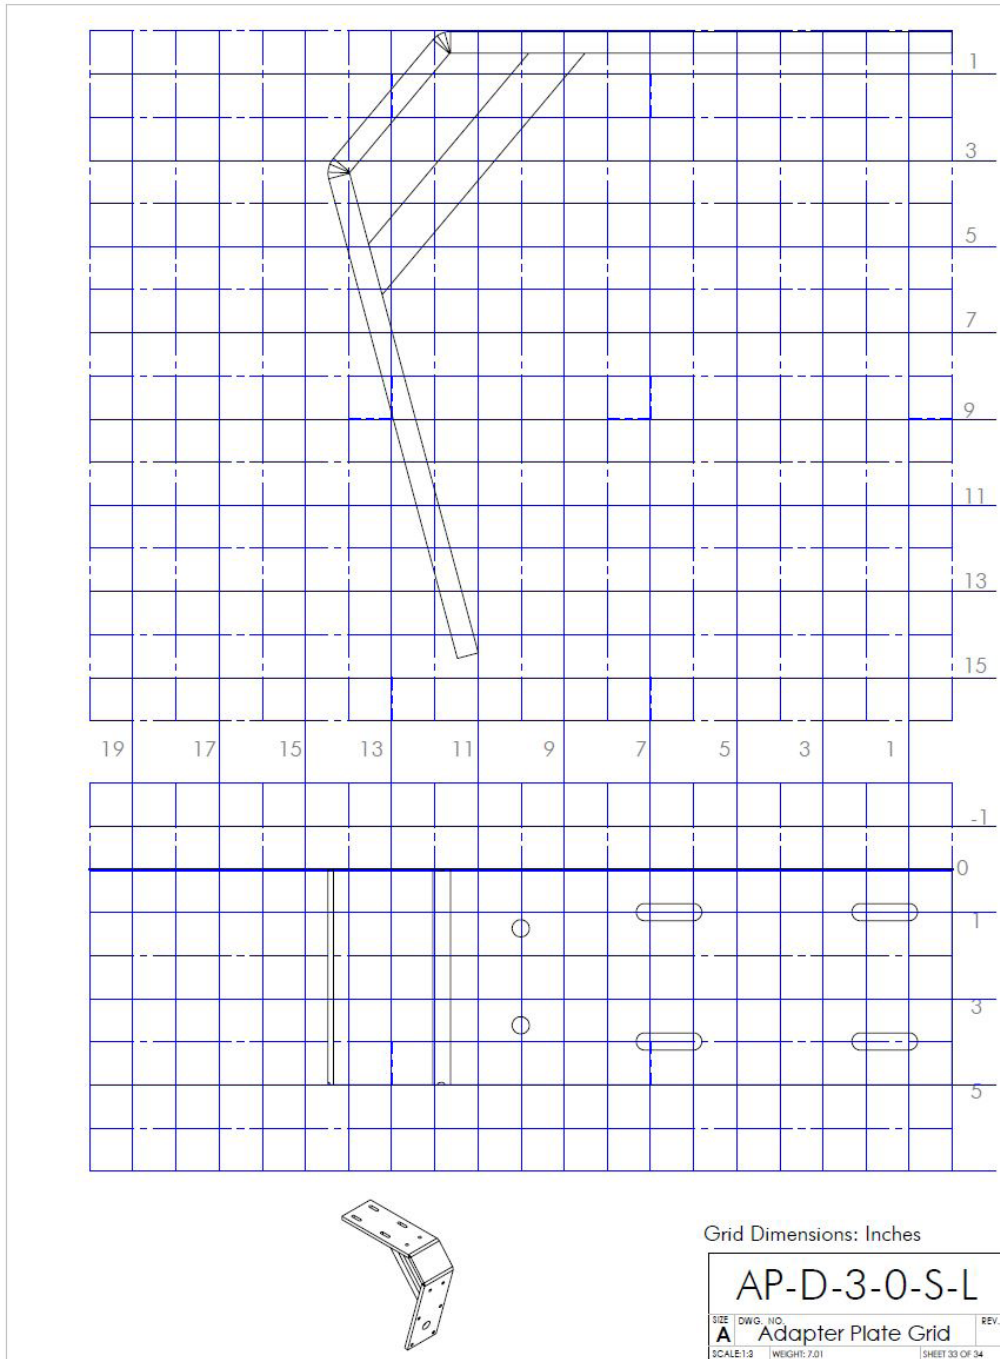

# PK-D-8-11-U

Need help? Contact our Customer Service Team at **1 + 813.689.9932 Option 2**