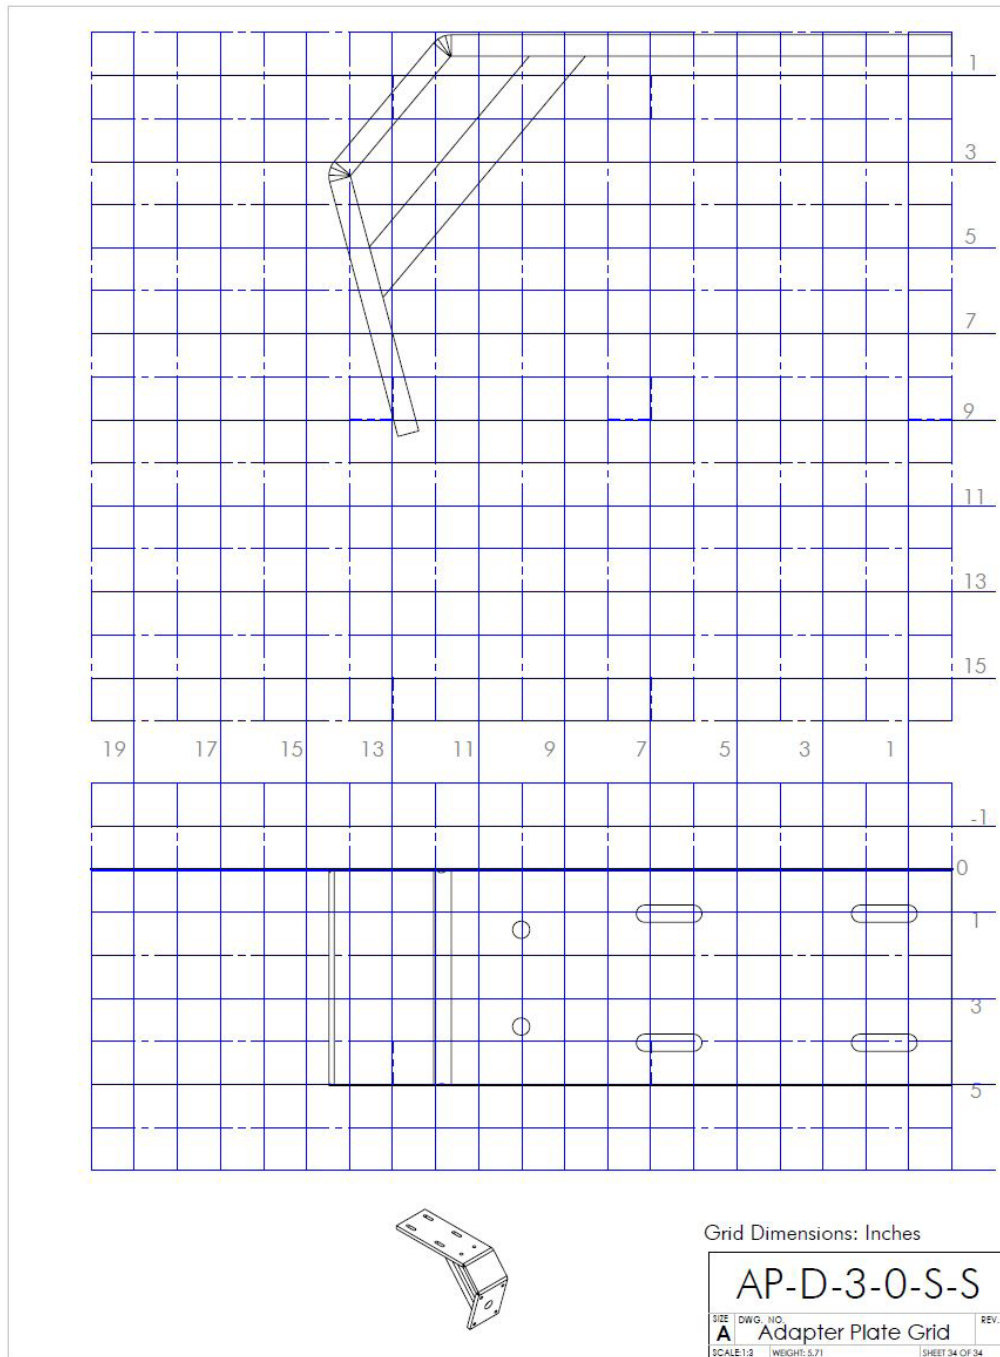

SWIFT. SILENT. SECURE.

PK-D-8-6-U

Need help? Contact our Customer Service Team at **1 + 813.689.9932 Option 2**