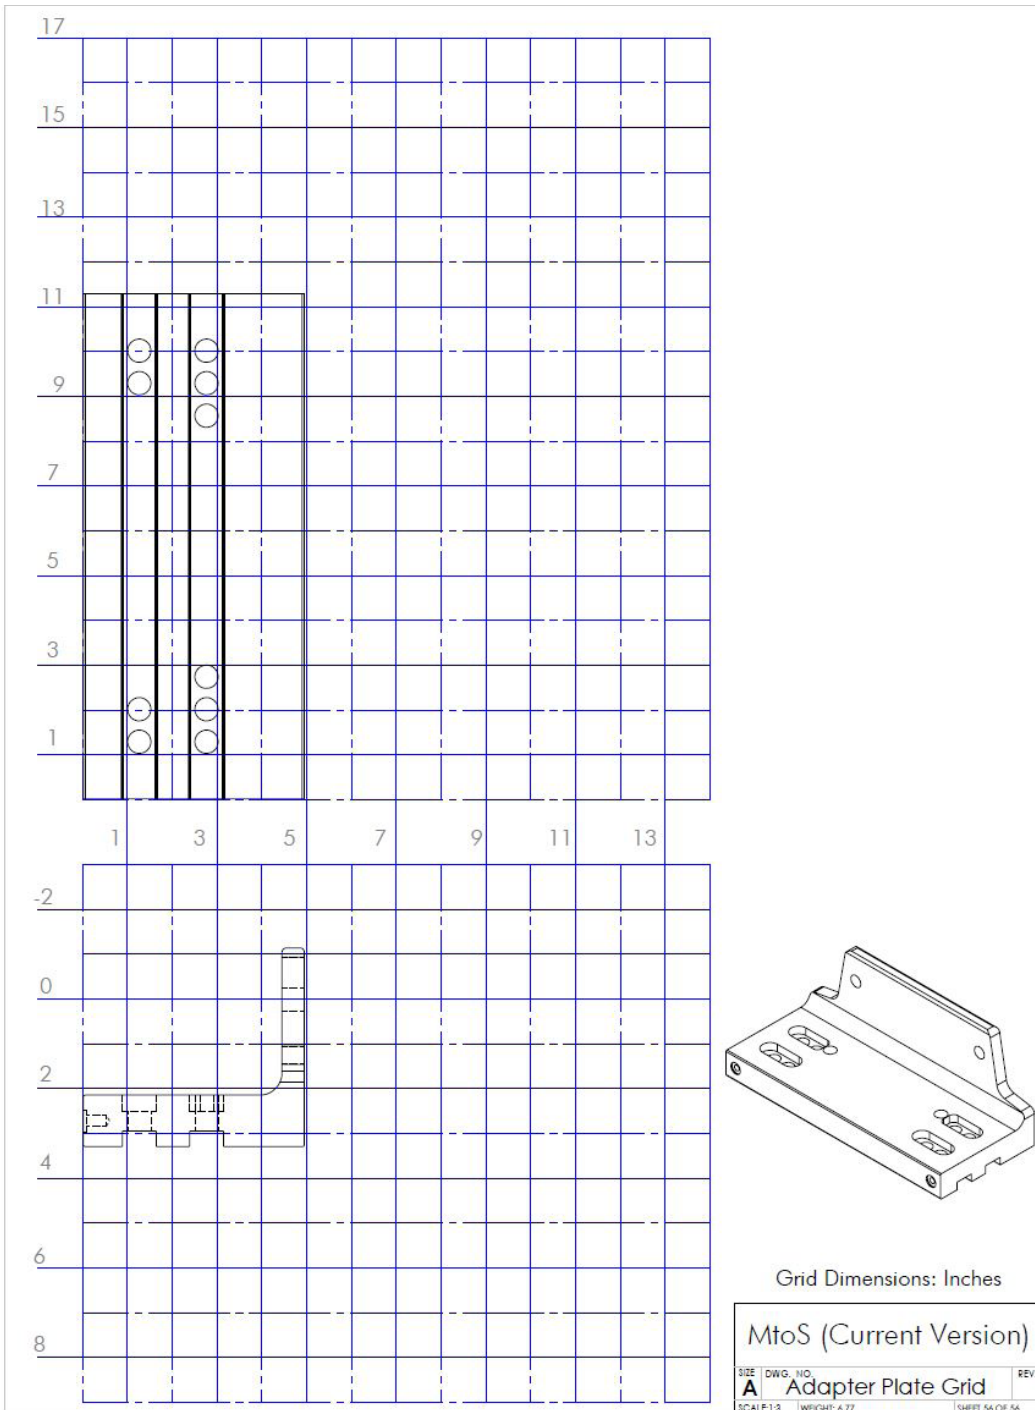

# PKD-MtoS-PLT

Need help? Contact our Customer Service Team at **1 + 813.689.9932 Option 2**