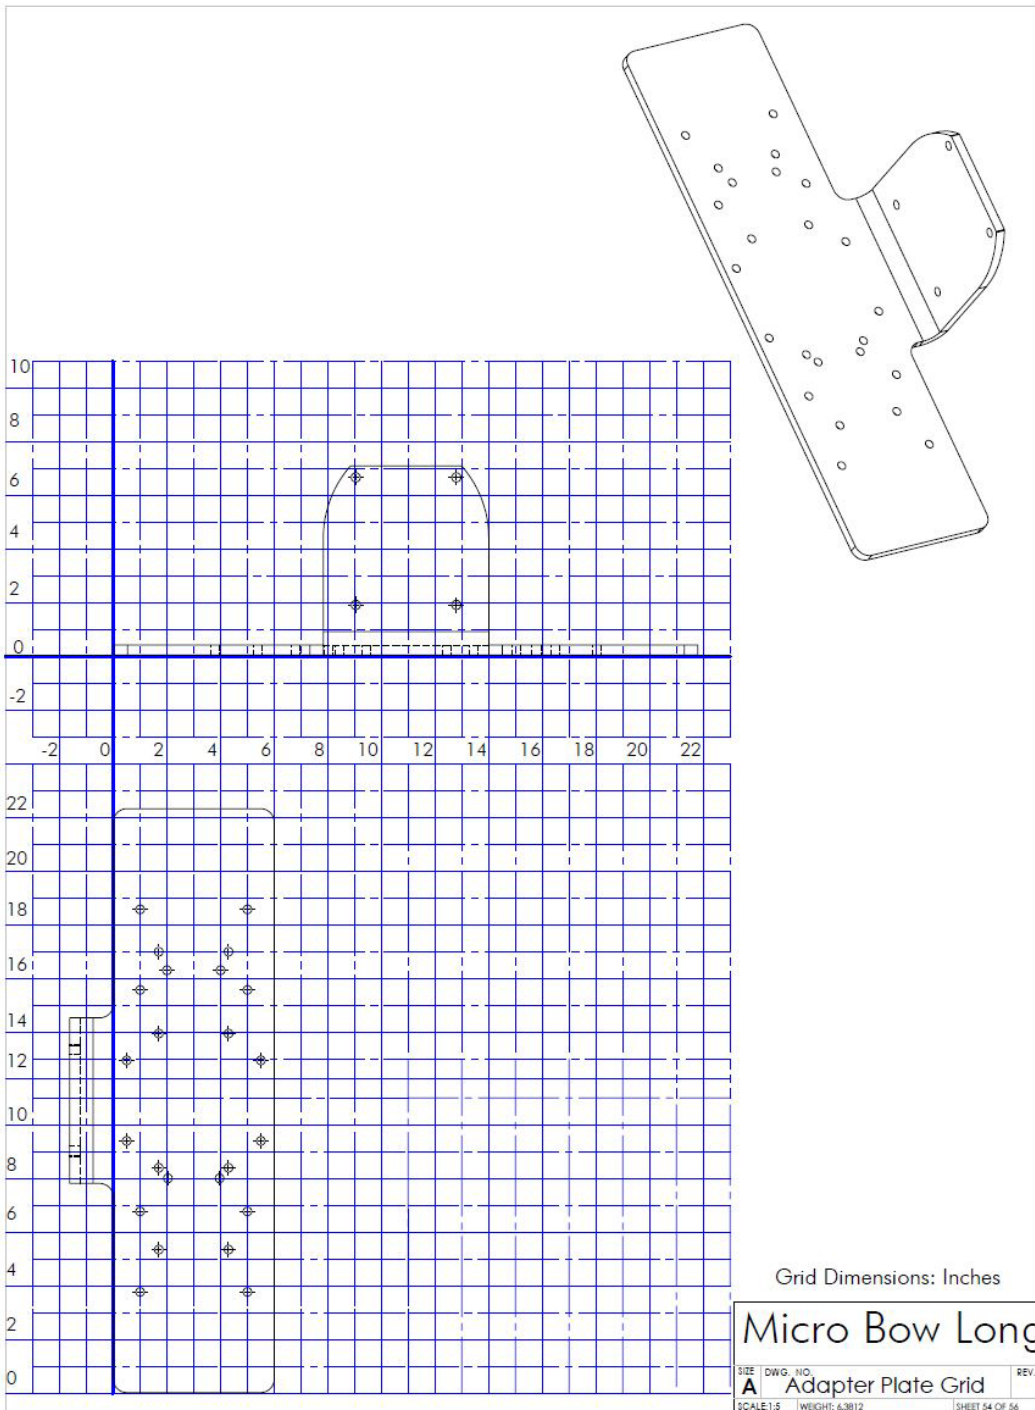

# PK-DT-22-7

Need help? Contact our Customer Service Team at **1 + 813.689.9932 Option 2**