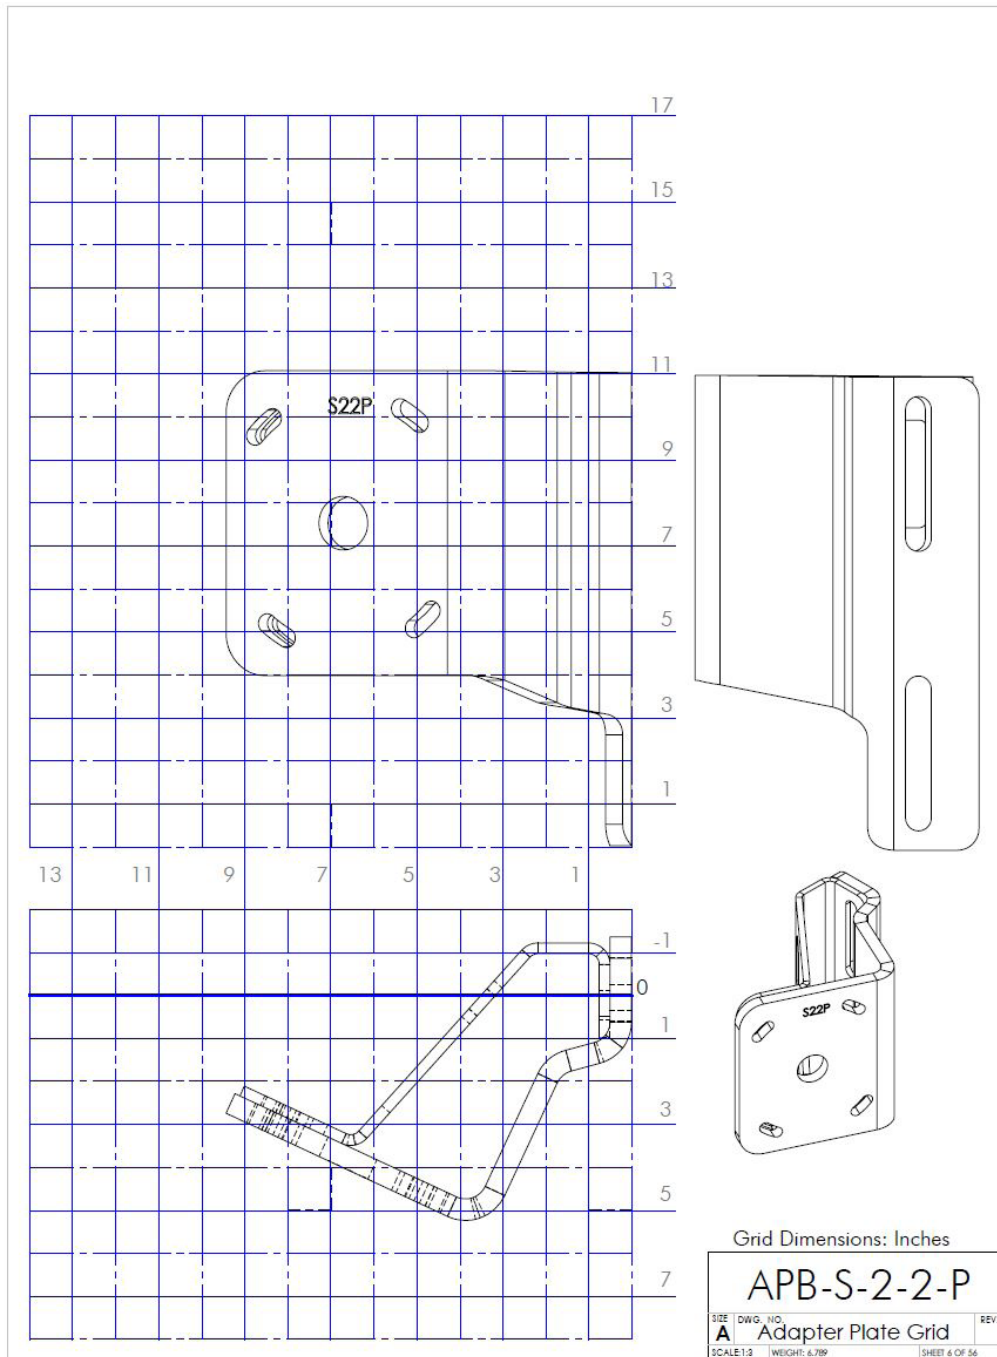

SWIFT. SILENT. SECURE.

PKB-S-2-2-P

Need help? Contact our Customer Service Team at **1 + 813.689.9932 Option 2**