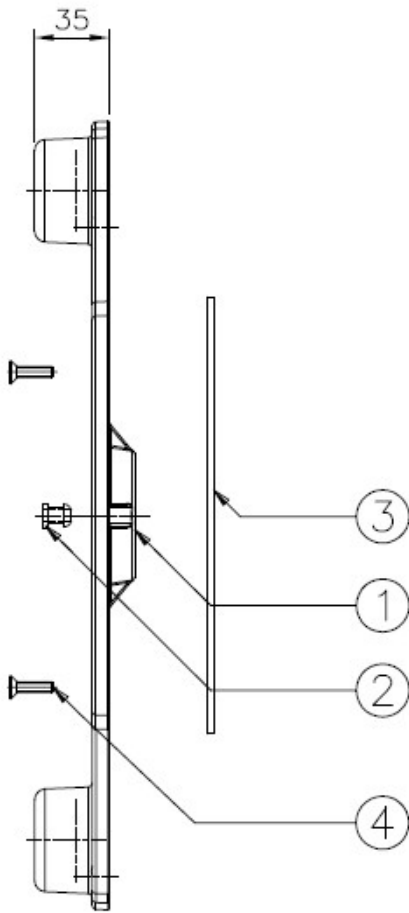

TP225  
 12" ON CENTER  
 FOR 1.25" DIA TUBING  
 LEWMAR (WHITLOCK)

Item	Description	Qty
1	DMC TOP PLATE	1
2	GROMMET 4 x 6.3 x 1.5 THK	1
3	TOP PLATE GASKET	1
4	SKT SET SCREW CSK - M5X20	4
5	SET SCR PN HD SLTD M5x60 A2	2
6	WASHER SADDLE NYLON	4
7	PLASTIC SPACER	2
8	NUT NYLOC M5 A2	2