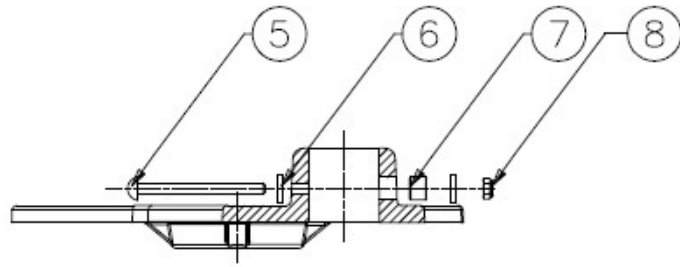

TP225  
 12" ON CENTER  
 FOR 1.25" DIA TUBING  
 LEWMAR (WHITLOCK)

Item	Description	Qty
1	DMC TOP PLATE	1
2	GROMMET 4 x 6.3 x 1.5 THK	1
3	TOP PLATE GASKET	1
4	SKT SET SCREW CSK - M5X20	4
5	SET SCR PN HD SLTD M5x60 A2	2
6	WASHER SADDLE NYLON	4
7	PLASTIC SPACER	2
8	NUT NYLOC M5 A2	2