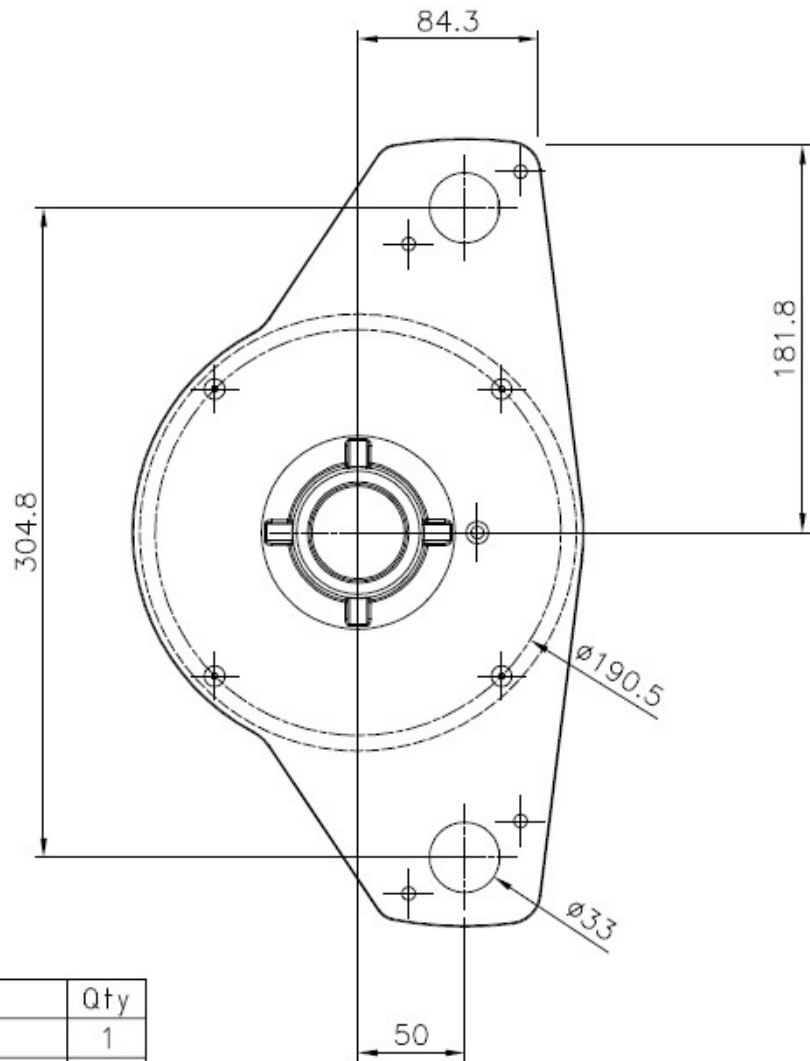

TP225  
 12" ON CENTER  
 FOR 1.25" DIA TUBING  
 LEWMAR (WHITLOCK)

Item	Description	Qty
1	DMC TOP PLATE	1
2	GROMMET 4 x 6.3 x 1.5 THK	1
3	TOP PLATE GASKET	1
4	SKT SET SCREW CSK - M5X20	4
5	SET SCR PN HD SLTD M5x60 A2	2
6	WASHER SADDLE NYLON	4
7	PLASTIC SPACER	2
8	NUT NYLOC M5 A2	2