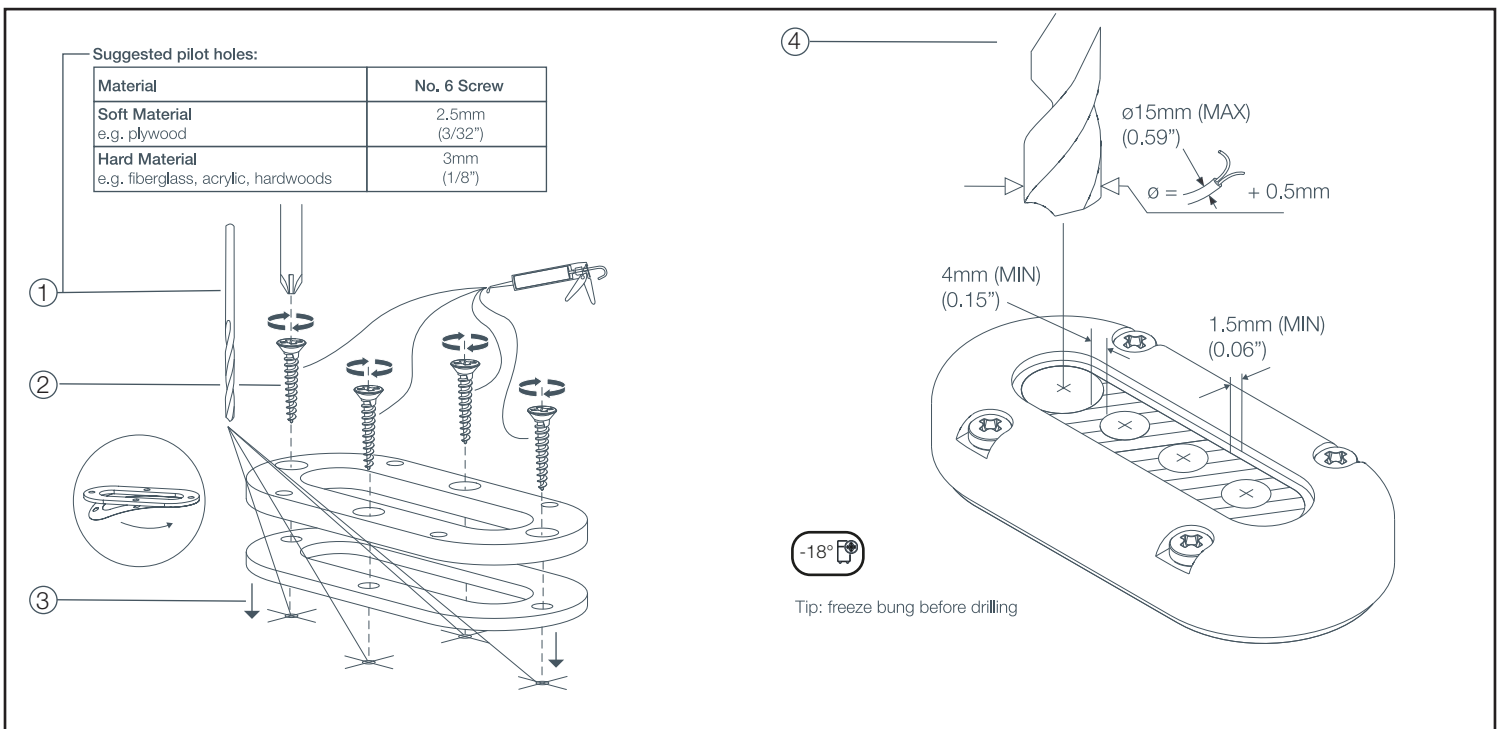

Parts List

 DS-Multi Shell x1	 DS-Multi Base x1	 DS-Multi Gasket x1
 M4X10 Bolt - (Black*) x4	 DS-Multi Bung x1	
 No. 6 X16 Self Tapping Screw x4		

Tools Required

	Pozi Screwdriver
	Silicone
	ø2.5mm (3/32") ø3mm (1/8") Drill Bit

**SCANSTRUT®**