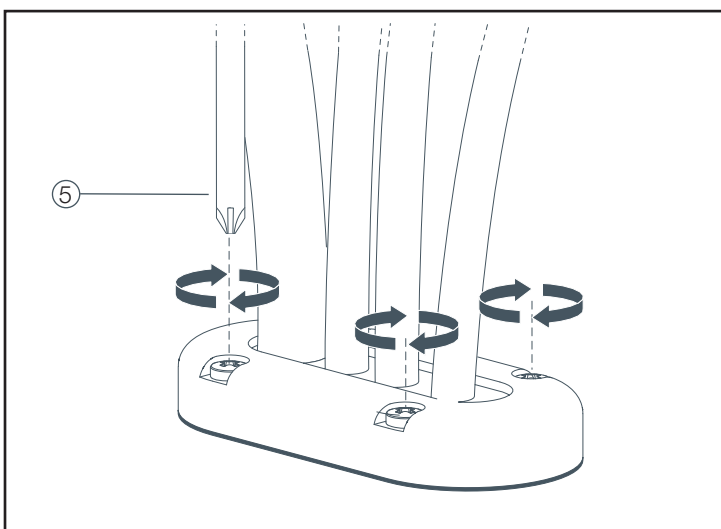

Parts List

 DS-Multi Shell x1	 DS-Multi Base x1	 DS-Multi Gasket x1
 M4X10 Bolt - (Black*) x4	 DS-Multi Bung x1	
 No. 6 X16 Self Tapping Screw x4		

Tools Required

	Pozi Screwdriver
	Silicone
	ø2.5mm (3/32") ø3mm (1/8") Drill Bit