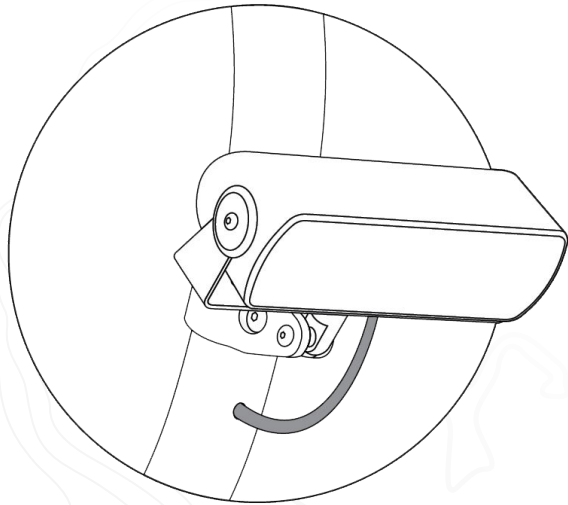

## ***INSTALLATION INSTRUCTIONS***

For Seaview LED Floodlight Kit:

***PM-114LT-LED***

Refer to website for most up to  
date instructions and videos.

***WWW.SEAVIEWGLOBAL.COM***

x1

x2

x2

The background of the entire page is a light gray topographic map with white contour lines. The lines are irregular and wavy, representing terrain elevation. The map covers the entire page, with the text elements overlaid on it.