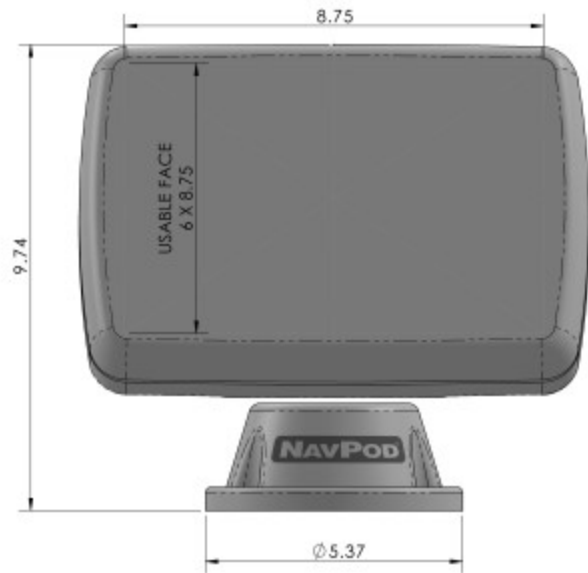

PP4400 Sizing Chart				
	Overall Size	Usable Face	Max Cutout	Base Footprint
Height	9.75	6	8.5	
Width	10.65	8.75	5.75	Ø 5.37
Depth	6.39	4.39	4	

PP4400