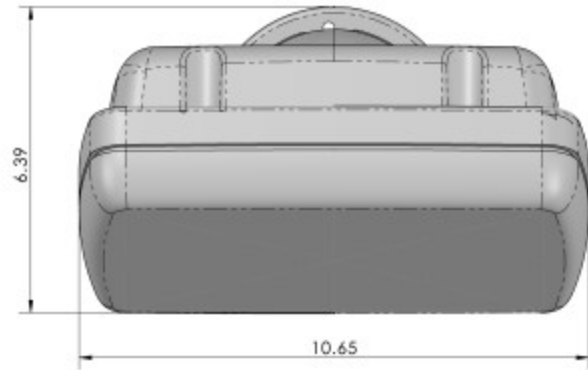

PP4400 Sizing Chart				
	Overall Size	Usable Face	Max Cutout	Base Footprint
Height	9.75	6	8.5	
Width	10.65	8.75	5.75	Ø 5.37
Depth	6.39	4.39	4	

PP4400