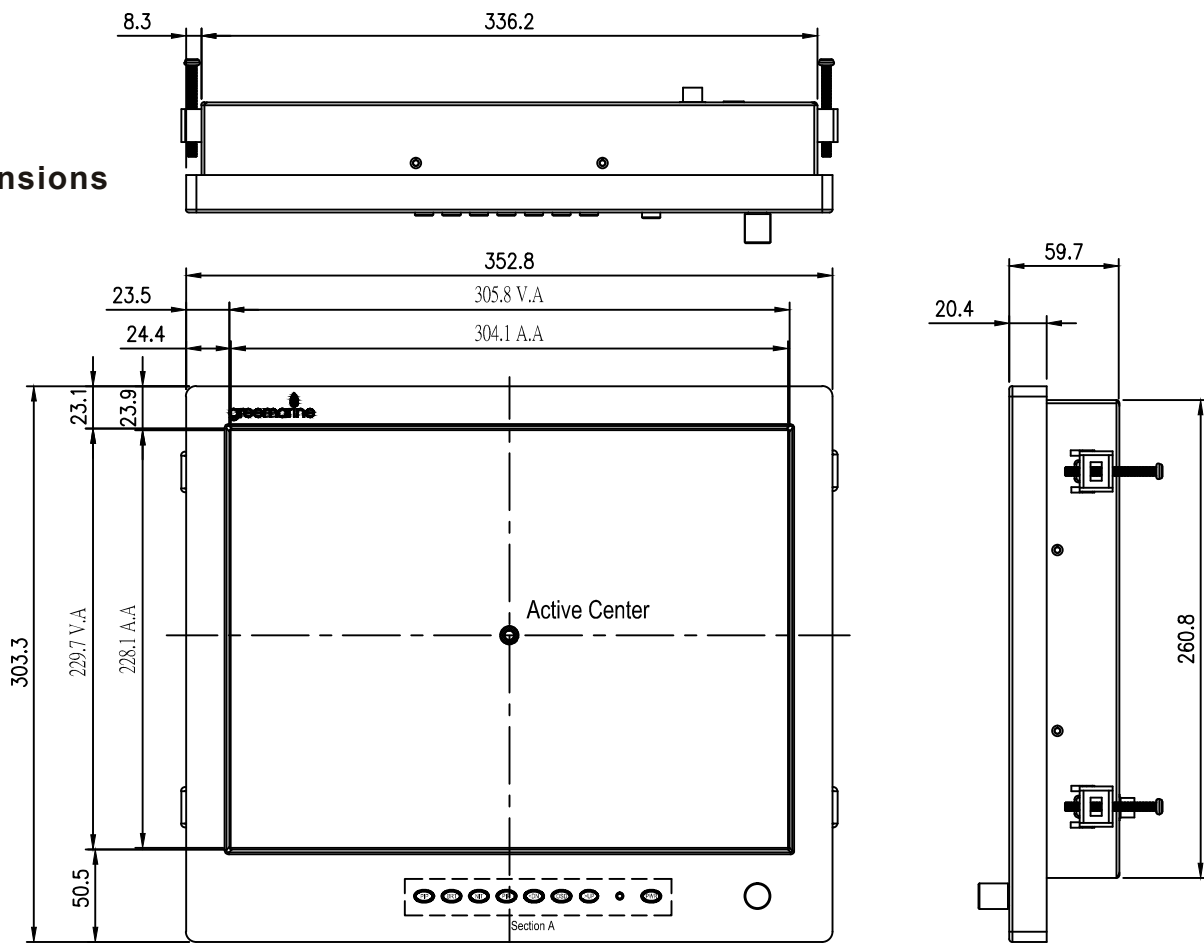

## Outline Dimensions

Unit: mm

VESA M4x5mm  
Length Limits

Ordering Information  
AWM-1510