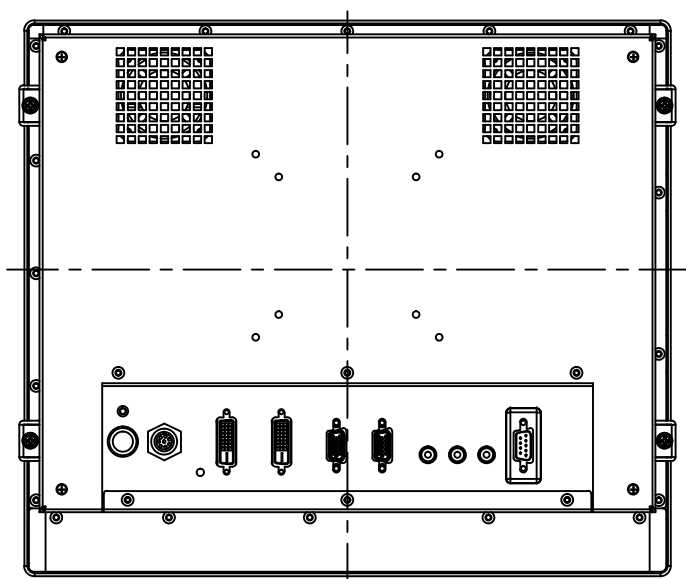

## Outline Dimensions

Unit: mm

VESA M4x5mm  
Length Limits

Ordering Information  
AWM-1510