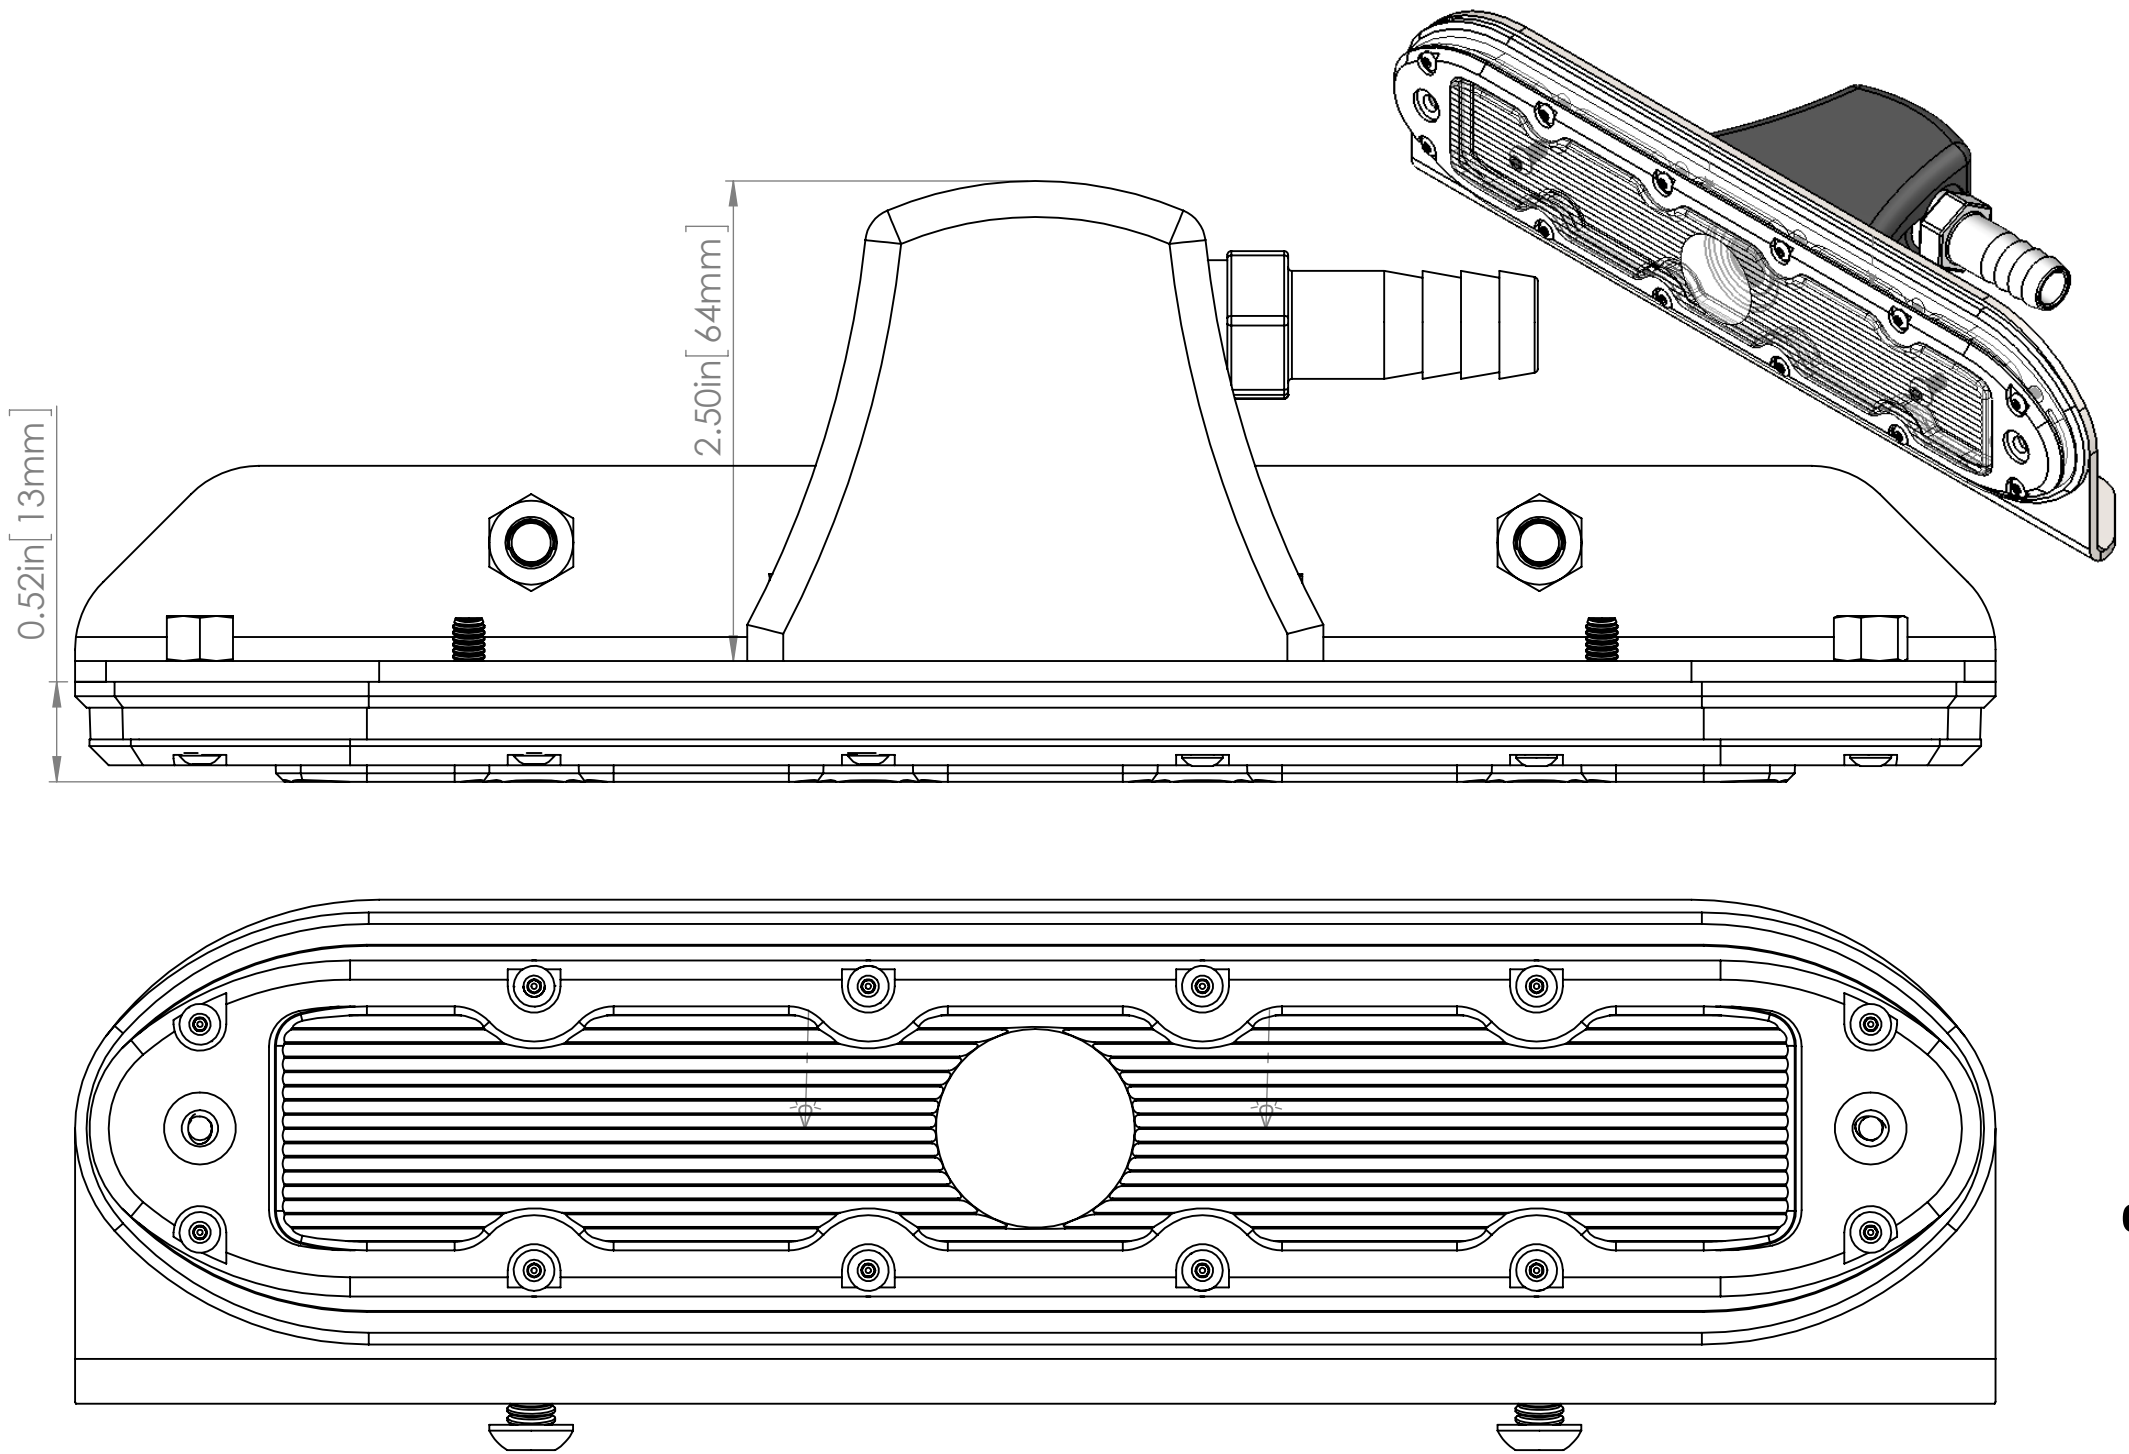

Trim Tab Bracket for SC-10 Installation Diagram

SCALE 1:1

Material: 316 Stainless Steel

Trim Tab Bracket for SC-10 Installation Diagram

SCALE 1:1