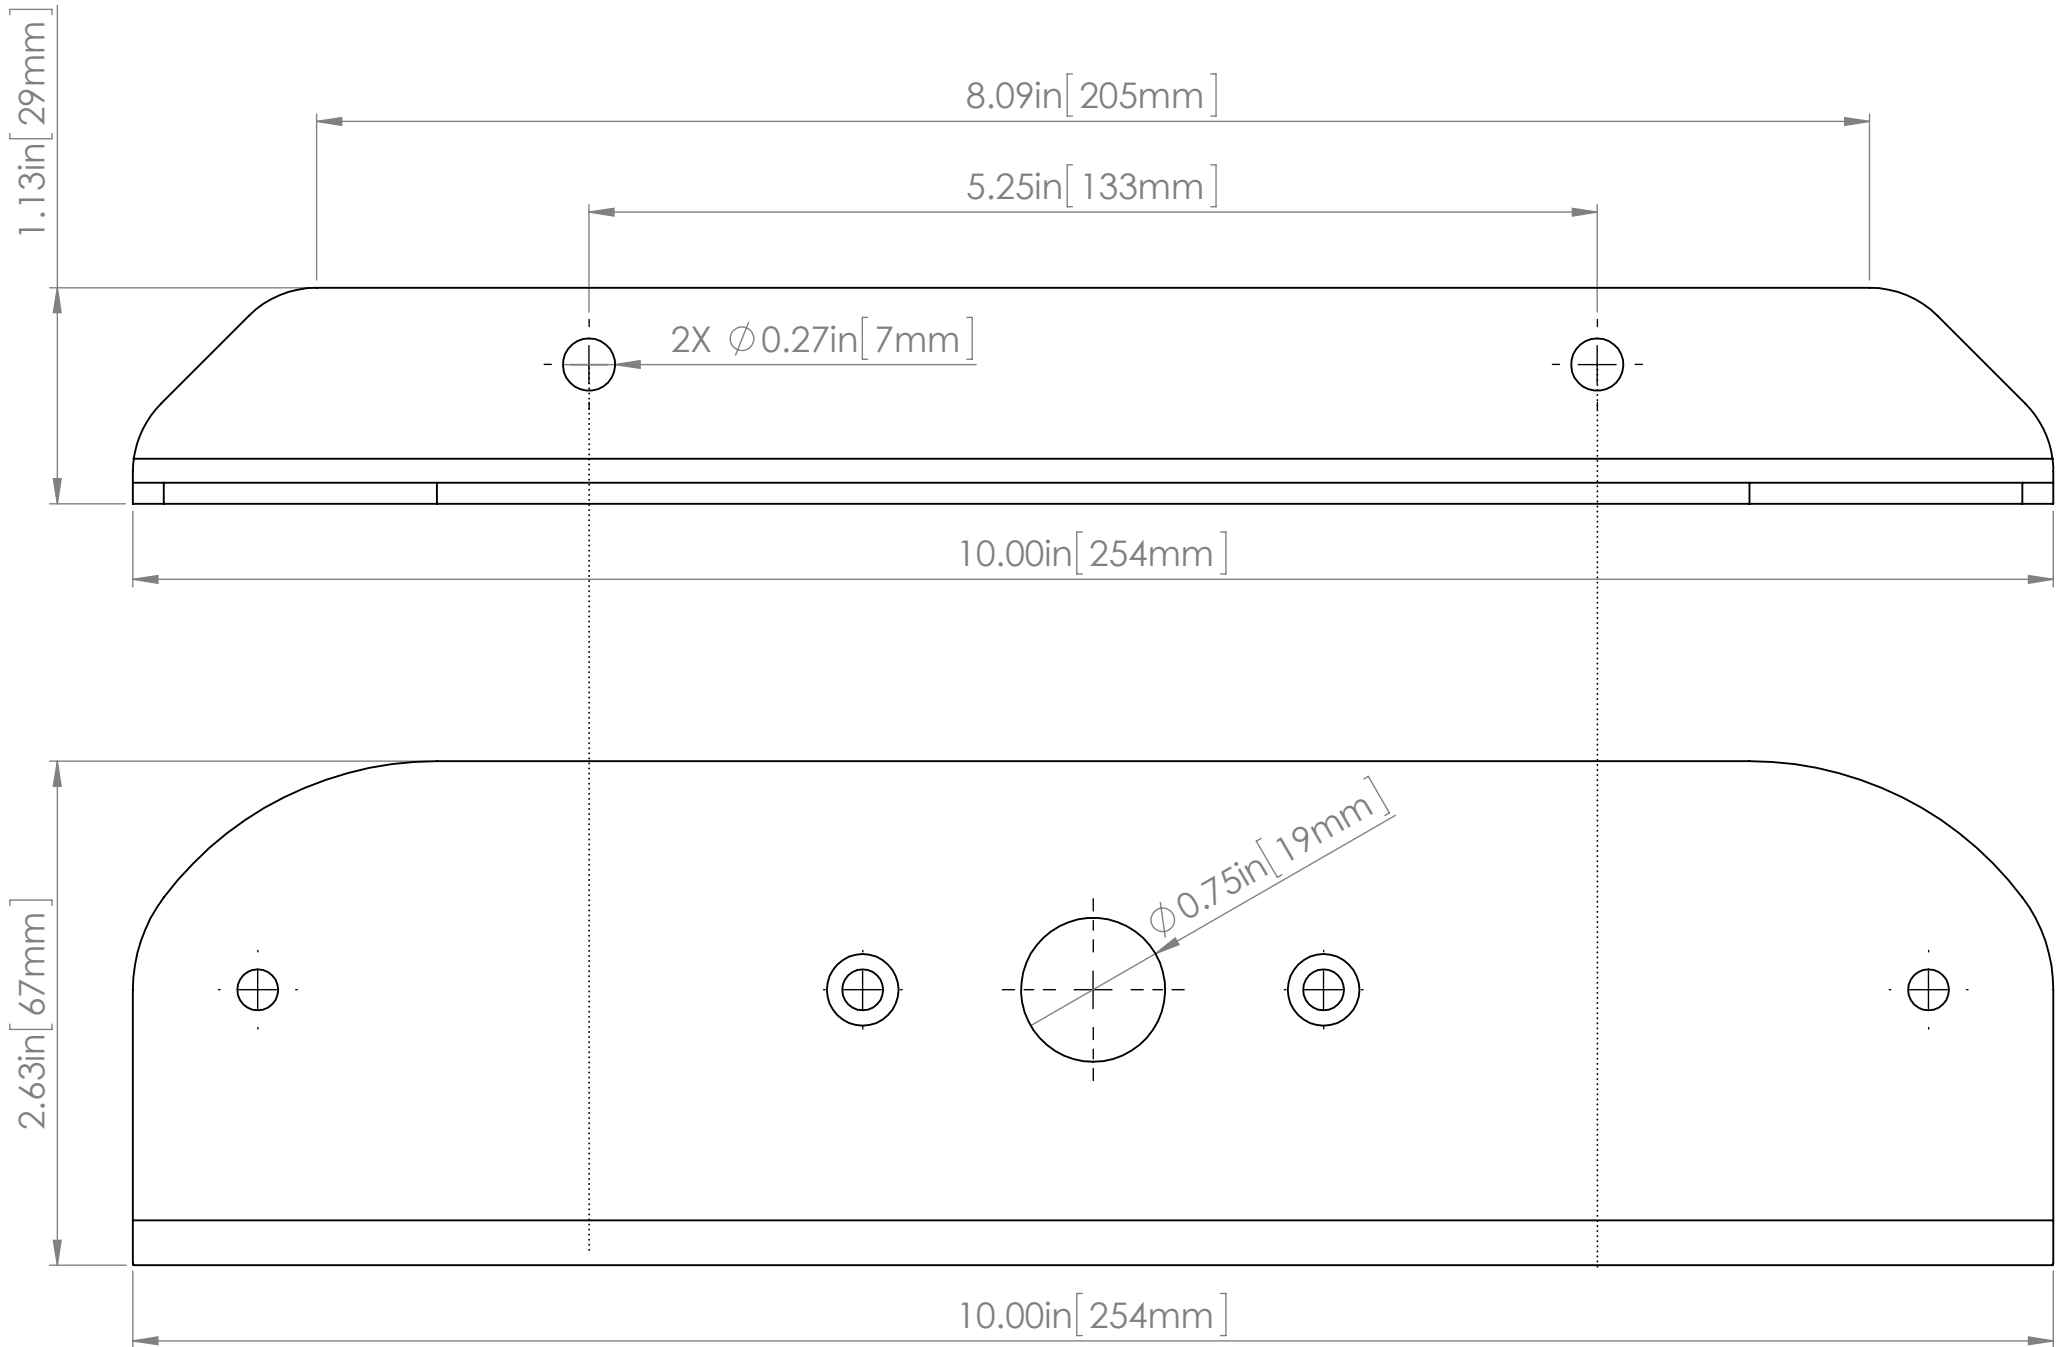

Trim Tab Bracket for SC-10 Installation Diagram

SCALE 1:1

Material: 316 Stainless Steel

Trim Tab Bracket for SC-10 Installation Diagram

SCALE 1:1