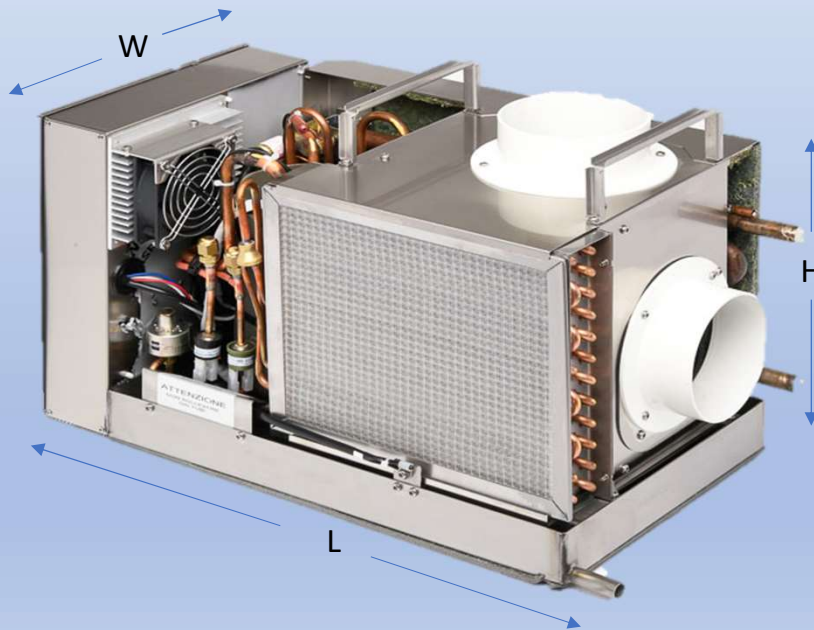

Velair dimensions

	Weight Lbs.	Length	Width	Height
Compact i10	59	20.4"	12.5"	11.5"
Compact i16	66	22.7"	13.6"	11.5"
Compact i21	84	30.7"	14.8"	12.0"
Compact i27	97	30.7"	18.8"	13.4"

VELAIR