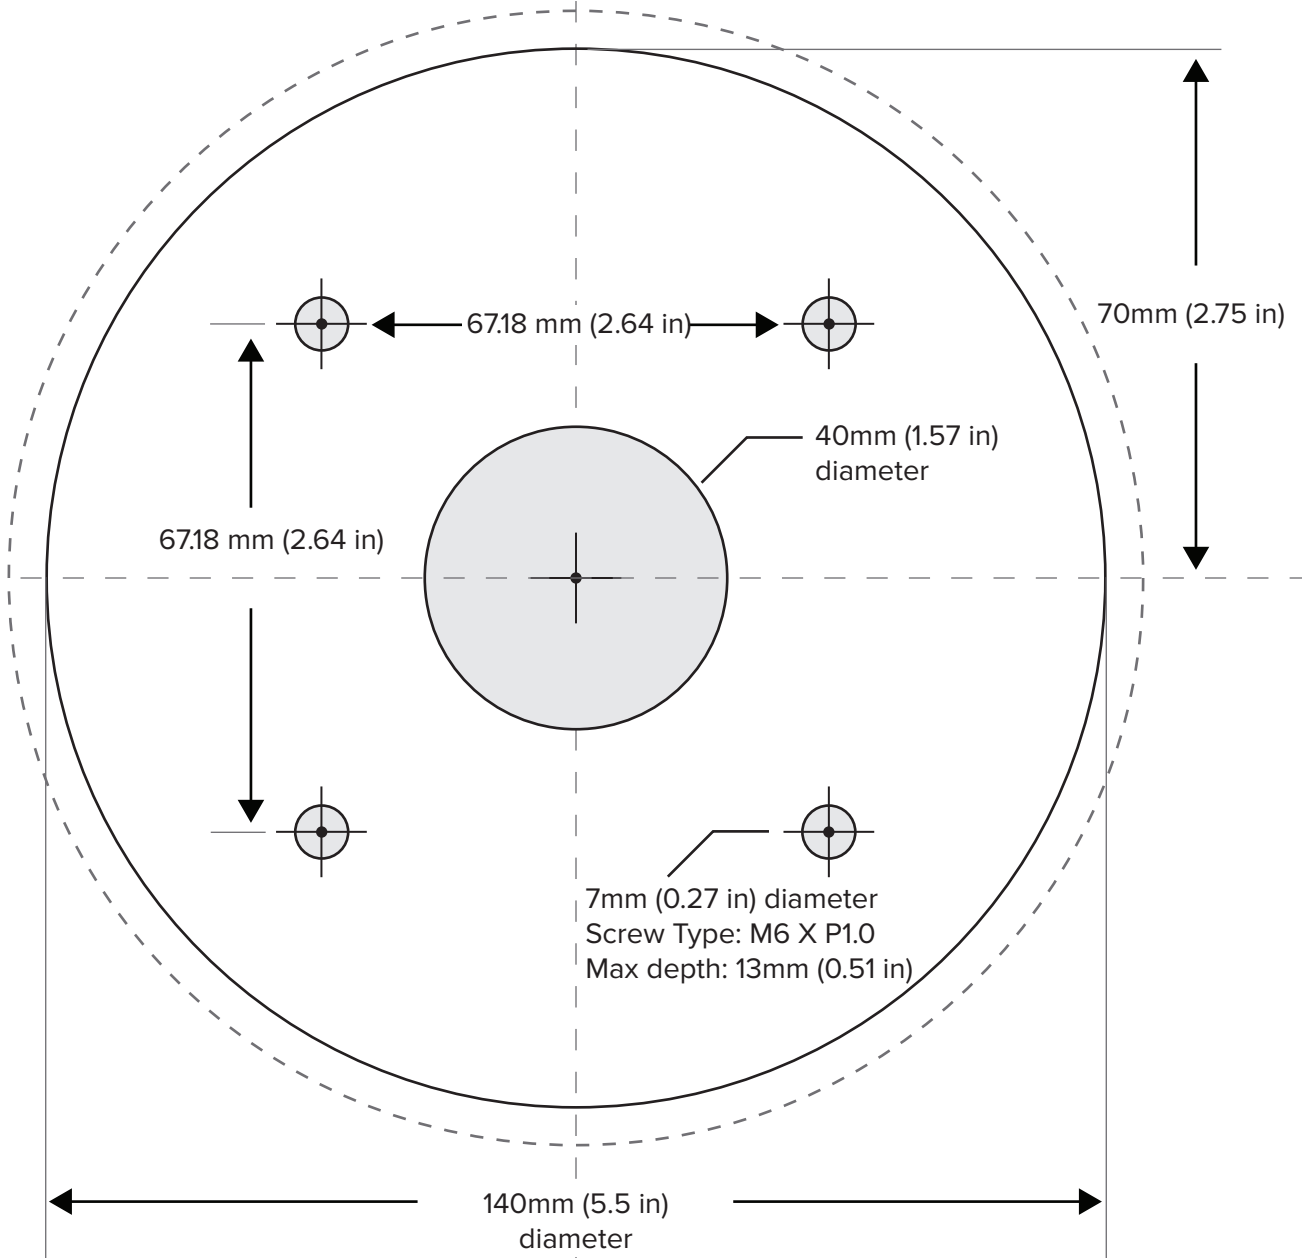

Ulysses micro

Ulysses Micro Mounting Template

Scale 1:1 (Paper size: A4) | Ver 1.0

FRONT