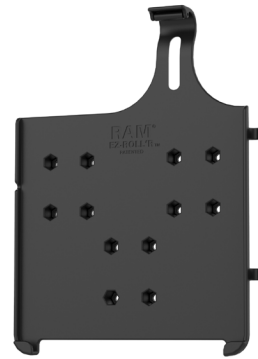

RAM® X-Grip® Universal Phone Holder with Ball - B Size

ARM

RAM-B-201U

RAM® Double Socket Arm - B Size Medium

BASE

RAM-B-354U-TRA1

RAM® Track Ball™ with T-Bolt Attachment - B Size

HOLDER

RAM-HOL-PD4-238AU

RAM® Quick-Grip™ XL Phone Holder with Ball

ARM

RAM-B-201U-C

RAM® Double Socket Arm - B Size Long

BASE

RAM-B-463-TRA1U

RAM® Aluminum Track Ball™ with T-Bolt Attachment - B Size

RAM® TOUGH-TRACK™ FOR '21-23 FORD BRONCO

BUILD A COMPATIBLE MOUNT

For Large Tablets (up to 12")

Seen here:

*Not to scale

HOLDER
RAM-HOL-UN11U

RAM® X-Grip®
Universal Holder
for 12" Tablets

ARM
RAM-103U

BASE
RAM-463-TRA1U

HOLDER
RAM-HOL-AP23U

RAM® EZ-Roll'r™ Cradle for Apple iPad Pro 11"
(1st - 4th Gen), Air 4 & 5

HOLDER
RAM-HOL-UN9U

RAM® X-Grip® Universal Holder for 9-10" Tablets

HOLDER
RAM-HOL-TAB20U

RAM® Tab-Tite™
Holder for 9"-10.5"
Tablets with Heavy
Duty Cases