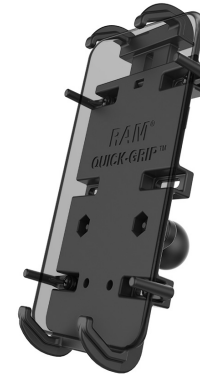

RAM-B-201U

BASE

RAM-B-463-TRA1U

HOLDER

RAM-HOL-UN10BU

RAM® X-Grip® Large Phone Holder with Ball - B Size

HOLDER

RAM-HOL-UN7BU

RAM® X-Grip® Universal Phone Holder with Ball - B Size

ARM

RAM-B-201U

RAM® Double Socket Arm - B Size Medium

BASE

RAM-B-354U-TRA1

RAM® Track Ball™ with T-Bolt Attachment - B Size

HOLDER

RAM-HOL-PD4-238AU

RAM® Quick-Grip™ XL Phone Holder with Ball

ARM

RAM-B-201U-C

RAM® Double Socket Arm - B Size Long

BASE

RAM-B-463-TRA1U

RAM® Aluminum Track Ball™ with T-Bolt Attachment - B Size