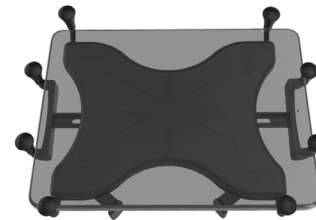

RAM-HOL-PD4-238AU

RAM® Quick-Grip™ XL Phone Holder with Ball

ARM

RAM-B-201U-C

RAM® Double Socket Arm - B Size Long

BASE

RAM-B-463-TRA1U

RAM® Aluminum Track Ball™ with T-Bolt Attachment - B Size

RAM® TOUGH-TRACK™ FOR '21-23 FORD BRONCO

BUILD A COMPATIBLE MOUNT

For Large Tablets (up to 12")

Seen here:

*Not to scale

HOLDER
RAM-HOL-UN11U

RAM® X-Grip®
Universal Holder
for 12" Tablets

ARM
RAM-103U

BASE
RAM-463-TRA1U

HOLDER
RAM-HOL-AP23U

RAM® EZ-Roll'r™ Cradle for Apple iPad Pro 11"
(1st - 4th Gen), Air 4 & 5

HOLDER
RAM-HOL-UN9U

RAM® X-Grip® Universal Holder for 9-10" Tablets

HOLDER
RAM-HOL-TAB20U

RAM® Tab-Tite™
Holder for 9"-10.5"
Tablets with Heavy
Duty Cases