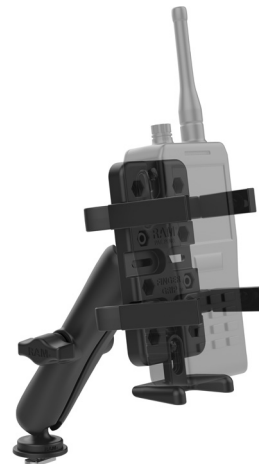

RAM® TOUGH-TRACK™ FOR '21-23 FORD BRONCO

Patented

FEATURES

RAM-DT-207-TRACK-EXA-29BU

RAM® Tough-Track™ for '21-23 Ford Bronco

RAM® TOUGH-TRACK™ FOR '21-23 FORD BRONCO

COMPATIBLE MOUNTS

RAP-HOL-UN7B-354-TRA1U
RAM® X-Grip® Phone Mount with
RAM® Track Ball™ Base - Medium

RAM-HOL-UN7B-C-354-TRA1U
RAM® X-Grip® Phone Mount with
Track Ball™ Base - Long

RAM-HOL-UN10B-C-354-TRA1U
RAM® X-Grip® Large Phone Mount
with Track Ball™ Base - Long

RAM-HOL-PD4-C-354-TRA1U
RAM® Quick-Grip™ XL Phone Mount
with Track Ball™ Base - Long

RAP-B-202-GA76-TRA1U
RAM® Track Ball™ Double Ball Mount
with Garmin Spine Clip Holder

RAM-B-417B-C-354-TRA1U
RAM® Level Cup™ XL 32oz Drink Holder
with RAM® Track Ball™ Base

RAP-B-202-GOP1-354-TRA1U
RAM® Track Ball™ Universal Action
Camera Mount

RAM-HOL-UN4-C-354-TRA1U
RAM® Finger-Grip™ Holder with
Track Ball™ Base - Long

RAM-HOL-AP23-354-TRA1U
RAM® Track Ball™ Mount for iPad
Pro 11" (1st - 4th Gen), Air 4 & 5

RAM® TOUGH-TRACK™ FOR '21-23 FORD BRONCO