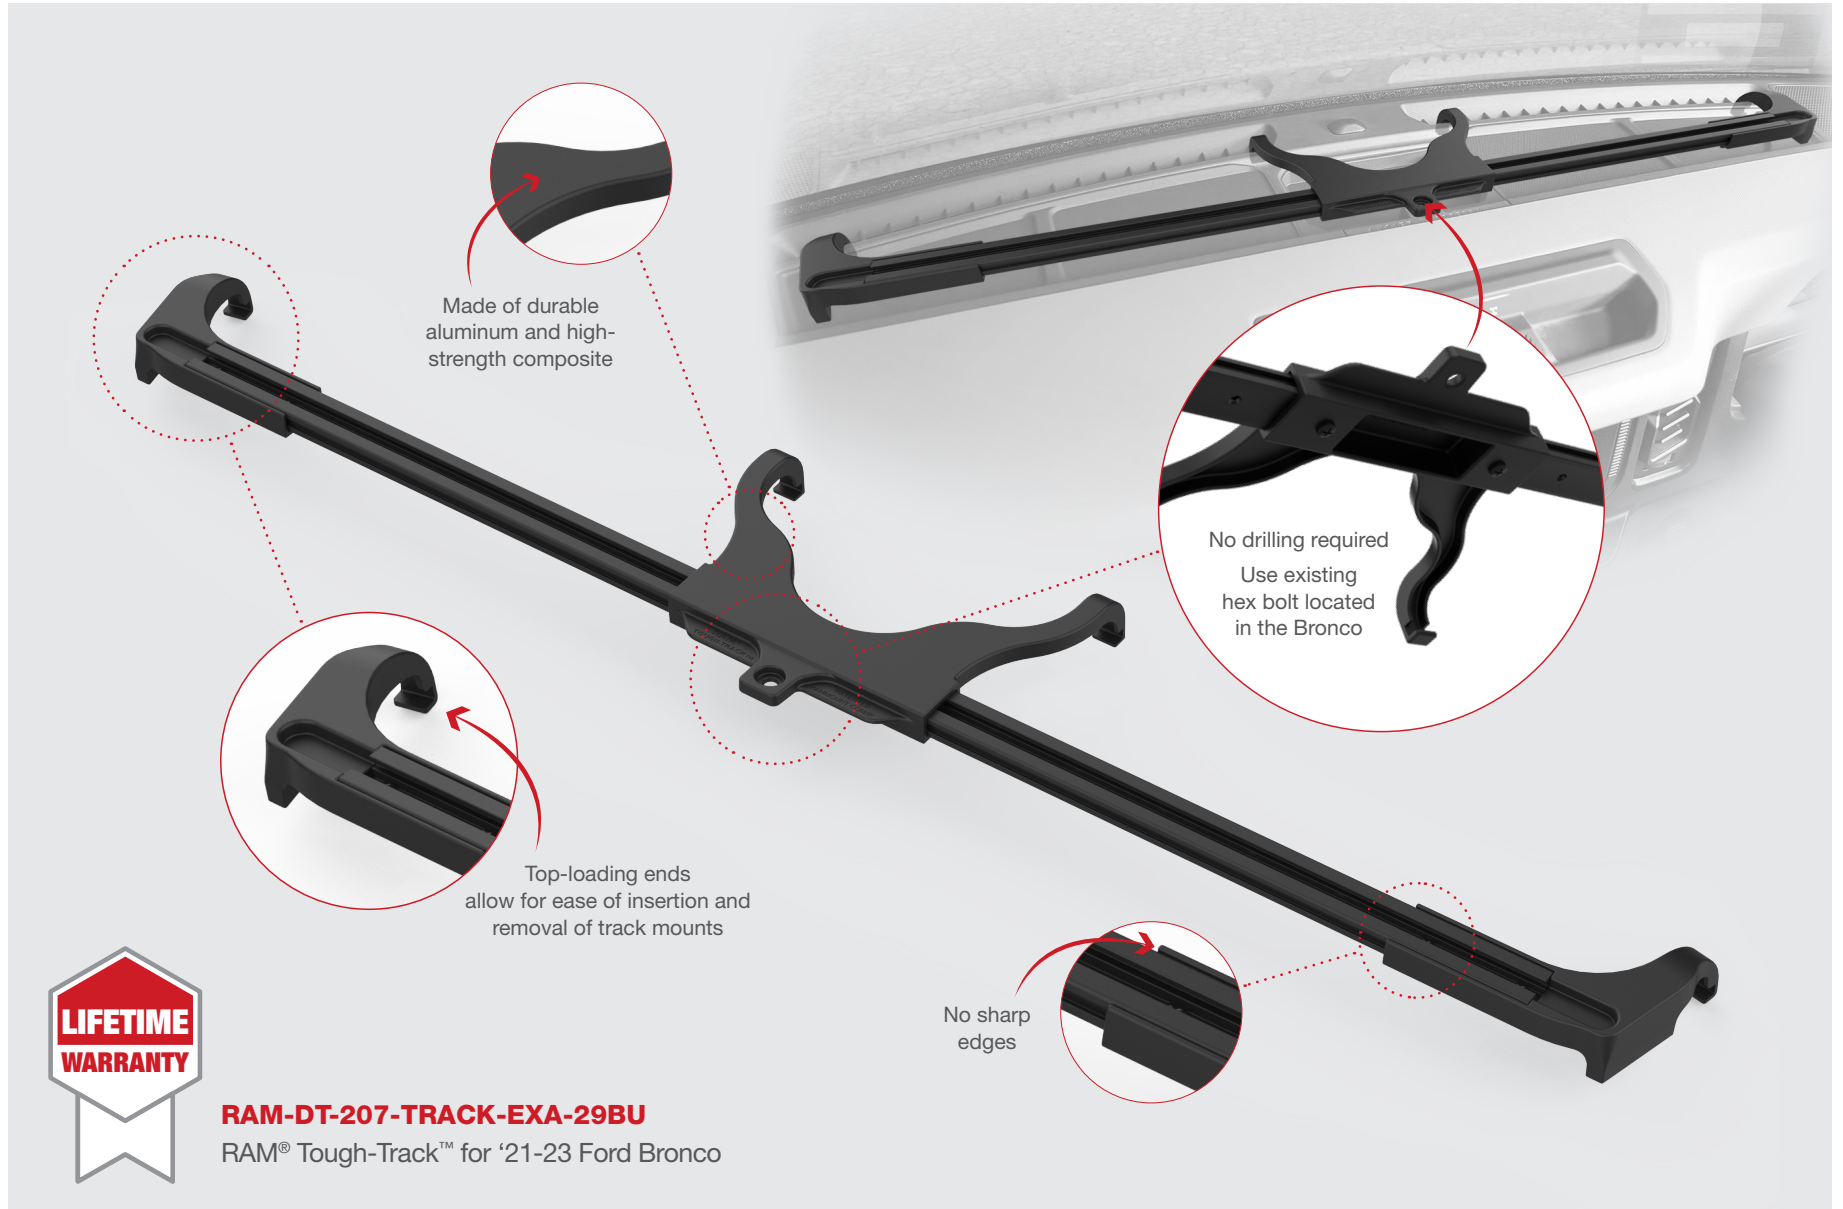

RAM® TOUGH-TRACK™ FOR '21-23 FORD BRONCO

Patented

FEATURES

RAM-DT-207-TRACK-EXA-29BU

RAM® Tough-Track™ for '21-23 Ford Bronco

RAM® TOUGH-TRACK™ FOR '21-23 FORD BRONCO

COMPATIBLE MOUNTS

RAP-HOL-UN7B-354-TRA1U
RAM® X-Grip® Phone Mount with
RAM® Track Ball™ Base - Medium

RAM-HOL-UN7B-C-354-TRA1U
RAM® X-Grip® Phone Mount with
Track Ball™ Base - Long

RAM-HOL-UN10B-C-354-TRA1U
RAM® X-Grip® Large Phone Mount
with Track Ball™ Base - Long

RAM-HOL-PD4-C-354-TRA1U
RAM® Quick-Grip™ XL Phone Mount
with Track Ball™ Base - Long

RAP-B-202-GA76-TRA1U
RAM® Track Ball™ Double Ball Mount
with Garmin Spine Clip Holder

RAM-B-417B-C-354-TRA1U
RAM® Level Cup™ XL 32oz Drink Holder
with RAM® Track Ball™ Base

RAP-B-202-GOP1-354-TRA1U
RAM® Track Ball™ Universal Action
Camera Mount

RAM-HOL-UN4-C-354-TRA1U
RAM® Finger-Grip™ Holder with
Track Ball™ Base - Long

RAM-HOL-AP23-354-TRA1U
RAM® Track Ball™ Mount for iPad
Pro 11" (1st - 4th Gen), Air 4 & 5

RAM® TOUGH-TRACK™ FOR '21-23 FORD BRONCO