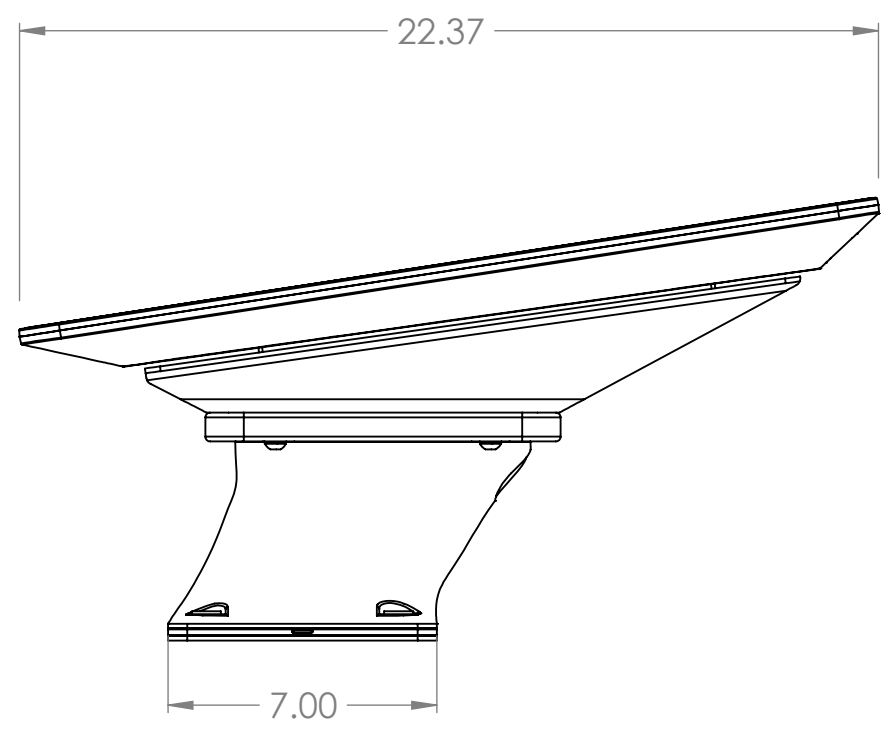

8 7 6 5 4 3 2 1

D  
C  
B  
A

Starlink Maritime

PMA57M1

ADASTLK

Limited Dimension Drawing

**PROPRIETARY AND CONFIDENTIAL**  
THE INFORMATION CONTAINED IN THIS DRAWING IS THE SOLE PROPERTY OF SEAVIEW. ANY REPRODUCTION IN PART OR AS A WHOLE WITHOUT THE WRITTEN PERMISSION OF SEAVIEW IS PROHIBITED.

		UNLESS OTHERWISE SPECIFIED:		NAME	DATE
		DIMENSIONS ARE IN INCHES		DRAWN	S.C.
		TOLERANCES:		CHECKED	2.3.23
		FRACTIONAL ±		ENG APPR.	
		ANGULAR: MACH ± BEND ±		MFG APPR.	
		TWO PLACE DECIMAL ±.01		Q.A.	
		THREE PLACE DECIMAL ±.003		COMMENTS:	
		INTERPRET GEOMETRIC TOLERANCING PER:			
		MATERIAL --			
		FINISH --			
NEXT ASSY	USED ON	DO NOT SCALE DRAWING			
APPLICATION					

<b>SEAVIEW</b>		
TITLE: PMA57M1 + Starlink Maritime + ADASTLK		
SIZE <b>B</b>	DWG. NO. File name	REV <b>A</b>
SCALE: 1:5	WEIGHT:	SHEET 1 OF 1

8 7 6 5 4 3 2 1