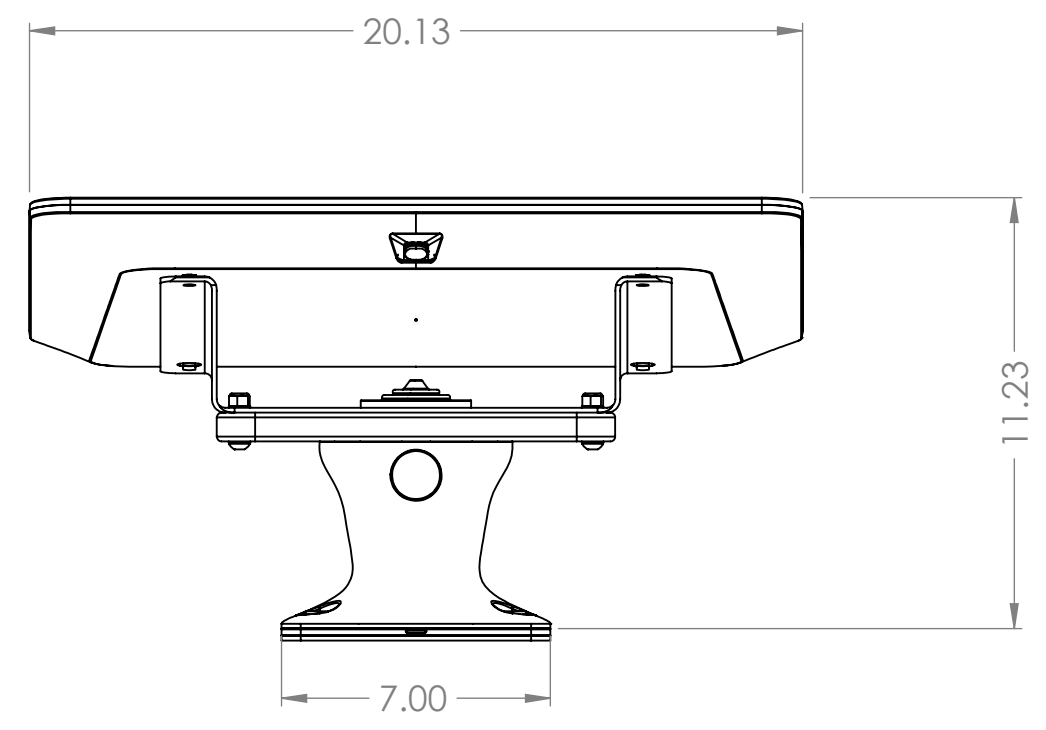

8 7 6 5 4 3 2 1

D  
C  
B  
A

Starlink Maritime

PMA57M1

ADASTLK

Limited Dimension Drawing

**PROPRIETARY AND CONFIDENTIAL**  
THE INFORMATION CONTAINED IN THIS DRAWING IS THE SOLE PROPERTY OF SEAVIEW. ANY REPRODUCTION IN PART OR AS A WHOLE WITHOUT THE WRITTEN PERMISSION OF SEAVIEW IS PROHIBITED.

		UNLESS OTHERWISE SPECIFIED:		NAME	DATE
		DIMENSIONS ARE IN INCHES		DRAWN	S.C.
		TOLERANCES:		CHECKED	2.3.23
		FRACTIONAL ±		ENG APPR.	
		ANGULAR: MACH ± BEND ±		MFG APPR.	
		TWO PLACE DECIMAL ±.01		Q.A.	
		THREE PLACE DECIMAL ±.003		COMMENTS:	
		INTERPRET GEOMETRIC TOLERANCING PER:			
		MATERIAL --			
		FINISH --			
NEXT ASSY	USED ON	DO NOT SCALE DRAWING			
APPLICATION					

<b>SEAVIEW</b>		
TITLE: PMA57M1 + Starlink Maritime + ADASTLK		
SIZE <b>B</b>	DWG. NO. File name	REV <b>A</b>
SCALE: 1:5	WEIGHT:	SHEET 1 OF 1

8 7 6 5 4 3 2 1