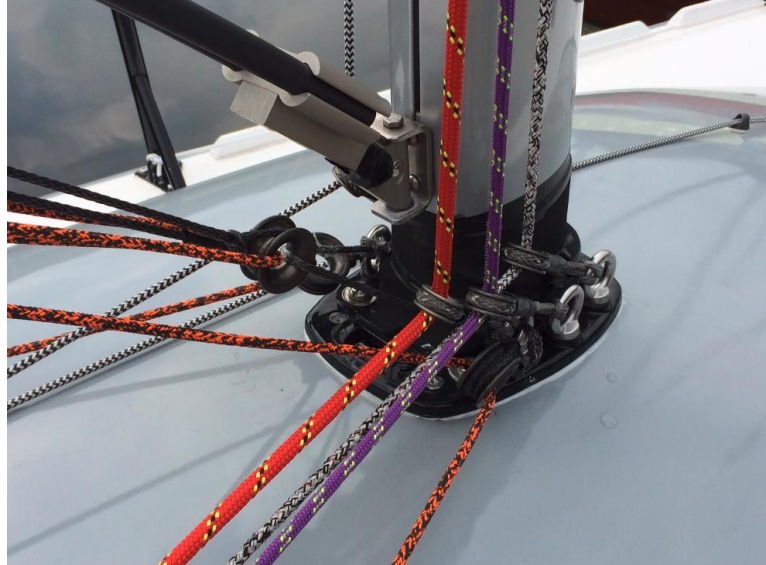

High Load Eyes

Incredible light weight and high strength, Barton high load eyes lead the way

Cascade Backstay

Brenta 24

A multitude of uses - lazy jacks, control lines, barber haulers, cascade kickers.....

Part Numbers	Break Load	Part Numbers	Break Load
60449 3mm (1/8") line dia	600kg (1,322lbs)	60452 10mm (25/64") line dia	3,600kg (7,936lbs)
60450 4mm (5/32") line dia	1,100kg (2,425lbs)	60453 12mm (15/32") line dia	6,600kg (14,550lbs)
60451 6mm (15/64") line dia	1,600kg (3,527lbs)	60454 16mm (5/8") line dia	9,000kg (19,840lbs)