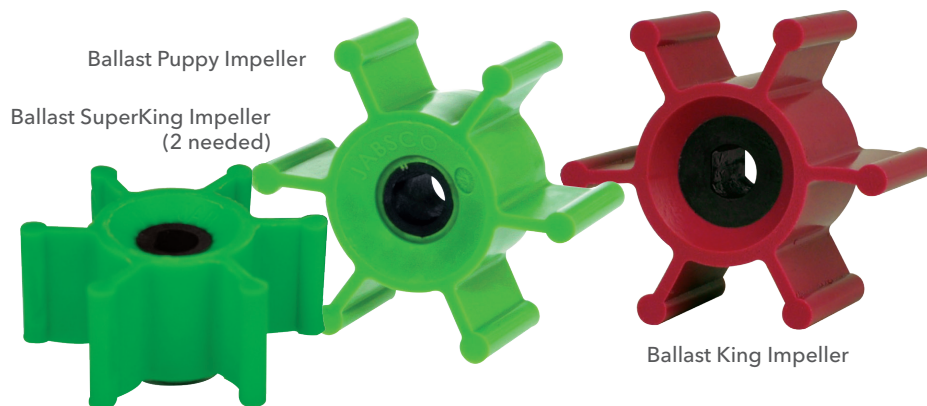

Jabsco Ballast Pumps

SOLUTIONS FOR WAKEBOARD AND SKI BOAT WATER BALLASTING SYSTEMS

Ballast SuperKing

When you're having fun on a wakeboard, skis, or a tube, a bigger wake will create a more exhilarating ride. Xylem's Jabsco ballast pumping systems, including the Ballast Puppy, Ballast King, and Ballast SuperKing, make taking on weight easy with tanks that rapidly fill at the touch of a button. Systems can be emptied quickly as well.

FEATURES

- Run dry impellers
- Flow rates 9-25 gallons per minute (GPM) or 34-95 liters per minute (LPM)
- Adds approximately 80-200 pounds (36-91 kgs) of ballast water per minute
- Self priming to 3 or 4 feet (0.9 or 1.2 meters)
- All comply with USCG 183.410 and ISO 8846 Marine (Ignition Protection)
- Reversing Polarity Switch available (Puppy and King products only)

	Ballast Puppy	Ballast King	Ballast SuperKing
PORTS	1" (25 mm) hose barb or 1/2" NPT internal	1" (25 mm) hose barb or 1/2" NPT internal	1 1/4" (32 mm) hose barb
MODEL NUMBERS	18220-1127 - Reversing switch included 18220-9127 - Deutsch connector, no reversing switch	22610-9007 - Reversing switch included 22610-9507 - Reversing switch not included 22610-9427 - Deutsch connector, no reversing switch	33610-0107 - Deutsch connector, no reversing switch
REPLACEMENT IMPELLER PART NUMBERS	6303-0007-P - Clamshell packaged 6303-0007-24 - Bulk packaged	23095-0007-P - Clamshell packaged 23095-0007-24 - Bulk packaged	6303-0007-P - Clamshell packaged (2 needed) 6303-0007-24 - Bulk packaged
NON RETURN VALVE PART NUMBERS	29295-1000 - 1" (25 mm) 29295-1010 - 1 1/2" (38 mm)	29295-1000 - 1" (25 mm) 29295-1010 - 1 1/2" (38 mm)	29295-1000 - 1" (25 mm) 29295-1010 - 1 1/2" (38 mm)