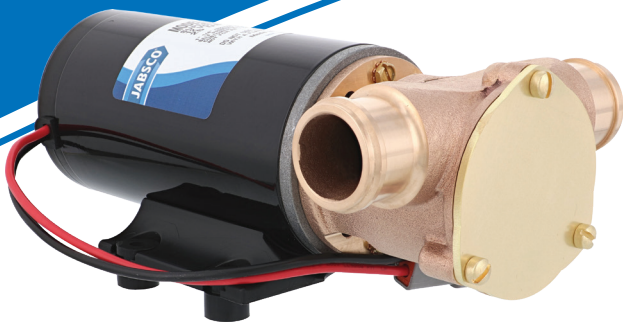

Jabsco Ballast Pumps

SOLUTIONS FOR WAKEBOARD AND SKI BOAT WATER BALLASTING SYSTEMS

Ballast SuperKing

When you're having fun on a wakeboard, skis, or a tube, a bigger wake will create a more exhilarating ride. Xylem's Jabsco ballast pumping systems, including the Ballast Puppy, Ballast King, and Ballast SuperKing, make taking on weight easy with tanks that rapidly fill at the touch of a button. Systems can be emptied quickly as well.

FEATURES

- Run dry impellers
- Flow rates 9-25 gallons per minute (GPM) or 34-95 liters per minute (LPM)
- Adds approximately 80-200 pounds (36-91 kgs) of ballast water per minute
- Self priming to 3 or 4 feet (0.9 or 1.2 meters)
- All comply with USCG 183.410 and ISO 8846 Marine (Ignition Protection)
- Reversing Polarity Switch available (Puppy and King products only)

	Ballast Puppy	Ballast King	Ballast SuperKing
PORTS	1" (25 mm) hose barb or 1/2" NPT internal	1" (25 mm) hose barb or 1/2" NPT internal	1 1/4" (32 mm) hose barb
MODEL NUMBERS	18220-1127 - Reversing switch included 18220-9127 - Deutsch connector, no reversing switch	22610-9007 - Reversing switch included 22610-9507 - Reversing switch not included 22610-9427 - Deutsch connector, no reversing switch	33610-0107 - Deutsch connector, no reversing switch
REPLACEMENT IMPELLER PART NUMBERS	6303-0007-P - Clamshell packaged 6303-0007-24 - Bulk packaged	23095-0007-P - Clamshell packaged 23095-0007-24 - Bulk packaged	6303-0007-P - Clamshell packaged (2 needed) 6303-0007-24 - Bulk packaged
NON RETURN VALVE PART NUMBERS	29295-1000 - 1" (25 mm) 29295-1010 - 1 1/2" (38 mm)	29295-1000 - 1" (25 mm) 29295-1010 - 1 1/2" (38 mm)	29295-1000 - 1" (25 mm) 29295-1010 - 1 1/2" (38 mm)