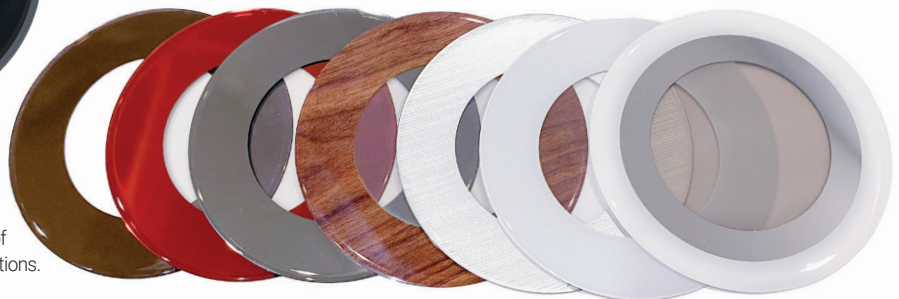

ILLUSION DOWN LIGHT

The Illusion Series - Down Light

The Illusion Series introduces a new level of refinement and sophistication to the Lumitec product lineup. Designed to have an ultra-thin profile with a seamless, clean look and incorporating industry-first materials and processes.

Unique in styling and highly versatile in appearance the Illusion Down Light will launch the series. A bezel-free design allows for a wafer-thin profile, with a shallower mounting depth than the current Mirage light, but still incorporating the convenient butterfly clip mounting system with no exposed fasteners. The Illusion Down Light will be compatible with our new Intelligent "Sound to Light" feature when paired to a Poco 4 module. Color output options will be warm white/spectrum, cool white/spectrum, and single color white and warm white output.

Available with white or chrome reflector.

Chemically Hardened Glass for an Ultra-Thin Profile.

Much lower profile than existing down lights.

Available with a mirrored, white or black finish as inventory items.

Proprietary Process allows for greater range of unique design possibilities.

A proprietary finishing process allows for unique industry-first designs that can incorporate metallic colors, along with many other styling options. This unparalleled flexibility adds a new level of customization to the down light category to meet the contemporary design and color palettes of today's boats.