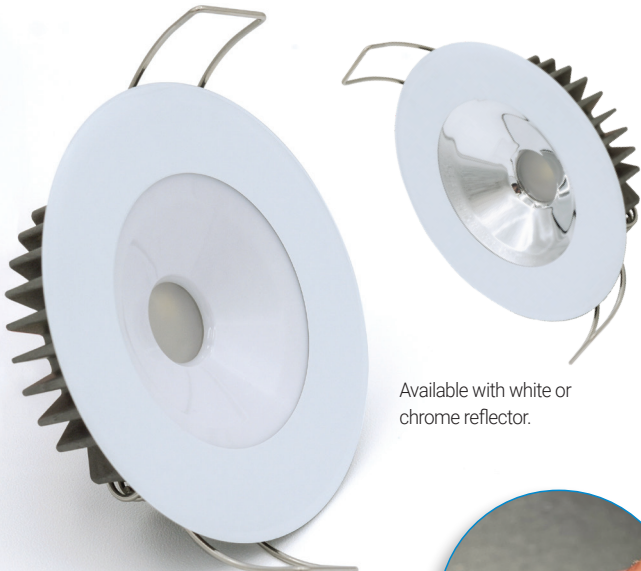

ILLUSION DOWN LIGHT

The Illusion Series - Down Light

The Illusion Series introduces a new level of refinement and sophistication to the Lumitec product lineup. Designed to have an ultra-thin profile with a seamless, clean look and incorporating industry-first materials and processes.

Unique in styling and highly versatile in appearance the Illusion Down Light will launch the series. A bezel-free design allows for a wafer-thin profile, with a shallower mounting depth than the current Mirage light, but still incorporating the convenient butterfly clip mounting system with no exposed fasteners. The Illusion Down Light will be compatible with our new Intelligent "Sound to Light" feature when paired to a Poco 4 module. Color output options will be warm white/spectrum, cool white/spectrum, and single color white and warm white output.

Available with white or chrome reflector.

Chemically Hardened Glass for an Ultra-Thin Profile.

Much lower profile than existing down lights.

Available with a mirrored, white or black finish as inventory items.

Proprietary Process allows for greater range of unique design possibilities.

A proprietary finishing process allows for unique industry-first designs that can incorporate metallic colors, along with many other styling options. This unparalleled flexibility adds a new level of customization to the down light category to meet the contemporary design and color palettes of today's boats.