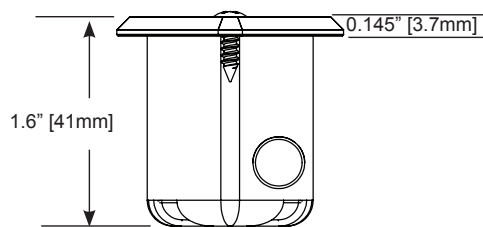

INCLUDES

- Spreader light
- 3' (1m) submersible grade cable
- 2 mounting screws #6 X 0.5" SS3160H
- Standard 3 year warranty

SCM-SLF4X
FLUSH MOUNT
VERSION