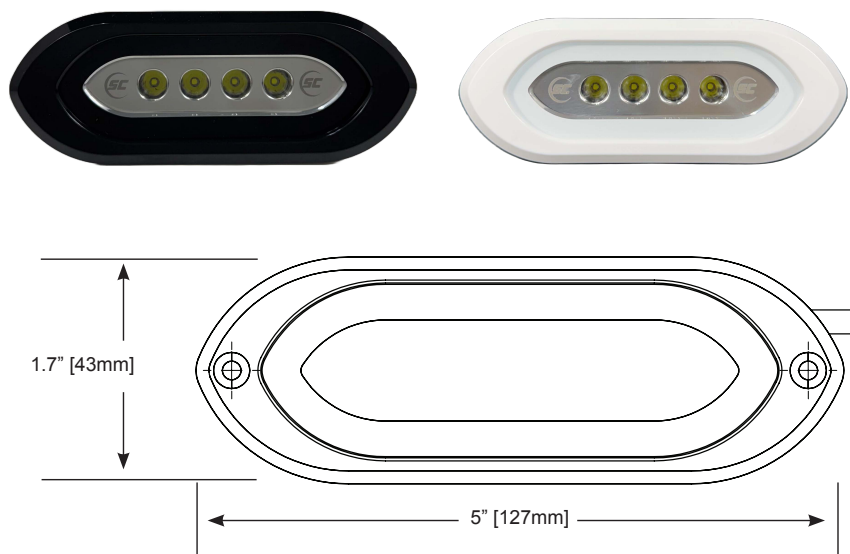

FLUSH MOUNT SPREADER LIGHT

SCM-SLF4X Series

3000 Lumens

DESCRIPTION

The Shadow-Caster™ 4X Flush Mount Spreader Light is perfect for illuminating decks and other large areas of your boat or yacht. The flush mount version is great for mounting in T-Tops. The Shadow-Caster™ Spreader Light has a unique reflector design which spreads the light beams out to reduce glare. It is available in single color white. The brightness can be controlled with a standard switch or Shadow-Caster Light Commander controller and NMEA 2000 interface.

2 CONTROL OPTIONS

- 1. Power Toggle Control**
Toggle power source to set brightness
- 2. Add Shadow-NET™ CC version**
Dramatic, full-feature control through your Multifunction Display (MFD) by adding the Light Commander Shadow-NET™ control module (SCM-LC-PLUS) & app

SPECIFICATIONS

- 3000 lumens output
- 60 degree beam angle
- 24 watt power draw
- 10-30 volts input
- Current draw: 1.5 amps
- 6200 Kelvin cool white color temperature
- 5" (127mm) overall length X 1.7" (43mm) height X 1.6" (41mm) mounting depth
- IP67 waterproof design
- Durable glass lens

INCLUDES

- Spreader light
- 3' (1m) submersible grade cable
- 2 mounting screws #6 X 0.5" SS3160H
- Standard 3 year warranty

SCM-SLF4X
FLUSH MOUNT
VERSION

SCM-SLF4X SERIES LIGHT COLOR MODELS	GREAT WHITE 1 Color Light	GREAT WHITE 1 Color Light
FLUSH MOUNT VERSION	SCM-SLF4X-GW-WH	SCM-SLF4X-GW-BK
HOUSING COLOR	WHITE	BLACK