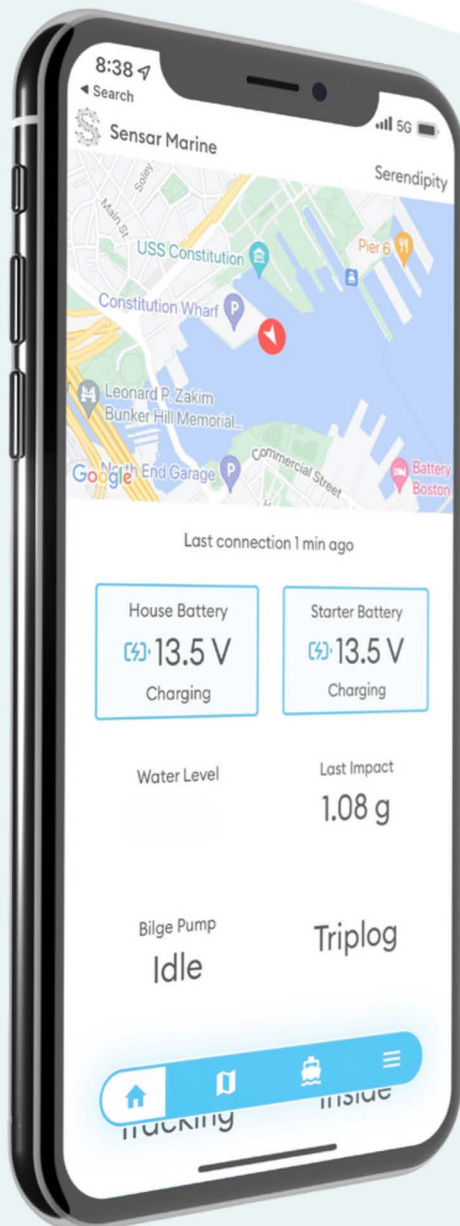

Sensar Marine

Boat Monitor

BM700

Know your boat is OK when you are away!

With Sensar Marine installed, you can check on your boat anytime from your cellphone. Data is continuously uploaded to the cloud and SMS alerts are sent instantly if there is a problem.

The Boat Monitor will run 24/7/365 - without depleting your boat batteries.

Voltage (12 or 24v)

Your two battery banks will be monitored and you will be warned when they to critically low levels. Supports lithium too!

GeoFence

Notifies you if your boat moves from where you left it. This fully automatic function activates after the boat has been still for over 15 minutes.

TripLog

Log all your trips automatically - no need to press record. Detailed data is captured with speed, course, impact, time and location.

GPS Position & Sharing

The integrated GPS antenna gives you real-time information about your boat's position and the ability to quickly send it by text to friends or in case of an emergency.

Impact

See if your boat is in rough seas or has experienced an impact. An integrated accelerometer measures G-force.