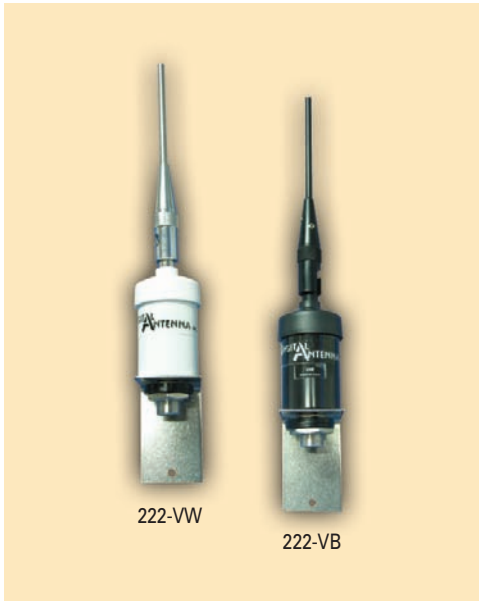

# 3' VHF ANTENNAS

**3 dB GAIN**

**200 SERIES: 222-VW | 222-VB**

222-VW

222-VB

A low profile and economic solution, our 3' VHF antenna offers an efficient 3dB gain for dependable communication. Simple push and twist quick-disconnect antenna mast allows for easy storage when using a boat cover or fishing. The 200 Series is a great choice for T-Tops, speedboats and sailboats providing a broader signal in rough seas or during "heeling".

**200 Series: 222-VW | 222-VB**

**Mount:** Stainless steel L-bracket for side mounting.

**Connector:** UHF female (SO239).

**Cable:** Not included – use Digital Antenna's PowerMax™ Cable.

## 3' VHF Antennas Feature:

- Durable stainless steel antenna mast.
- Quick antenna mast disconnect.
- Completely sealed coil base.

## Product Technical Specifications

P/N 222-VW | 222-VB

<b>Radiation Pattern</b>	Omni-Directional
<b>Gain</b>	3 dBi
<b>VSWR</b>	< 2.0:1 = 153.8 - 159.8 MHz (6 MHz)
<b>Impedance</b>	50 ohms
<b>Max Input Power</b>	100 watts
<b>Dimensions</b>	36"
<b>Weight</b>	1.1 oz
<b>Exterior Finish</b>	Stainless Steel Whip
<b>Base</b>	Powder Coated Aluminum
<b>RF Connector</b>	UHF female (SO239)
<b>Wind Rating</b>	125 mph
<b>Installation</b>	Supplied L-bracket for pole/wall