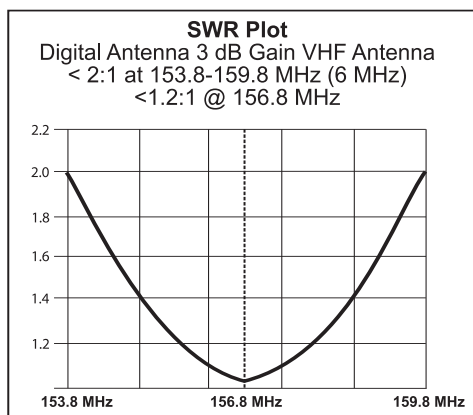

# 3' VHF ANTENNAS

**3 dB GAIN**

**200 SERIES: 222-VW | 222-VB**

222-VW

222-VB

A low profile and economic solution, our 3' VHF antenna offers an efficient 3dB gain for dependable communication. Simple push and twist quick-disconnect antenna mast allows for easy storage when using a boat cover or fishing. The 200 Series is a great choice for T-Tops, speedboats and sailboats providing a broader signal in rough seas or during "heeling".

**200 Series: 222-VW | 222-VB**

**Mount:** Stainless steel L-bracket for side mounting.

**Connector:** UHF female (SO239).

**Cable:** Not included – use Digital Antenna's PowerMax™ Cable.

## Product Technical Specifications

P/N 222-VW | 222-VB

<b>Radiation Pattern</b>	Omni-Directional
<b>Gain</b>	3 dBi
<b>VSWR</b>	< 2.0:1 = 153.8 - 159.8 MHz (6 MHz)
<b>Impedance</b>	50 ohms
<b>Max Input Power</b>	100 watts
<b>Dimensions</b>	36"
<b>Weight</b>	1.1 oz
<b>Exterior Finish</b>	Stainless Steel Whip
<b>Base</b>	Powder Coated Aluminum
<b>RF Connector</b>	UHF female (SO239)
<b>Wind Rating</b>	125 mph
<b>Installation</b>	Supplied L-bracket for pole/wall