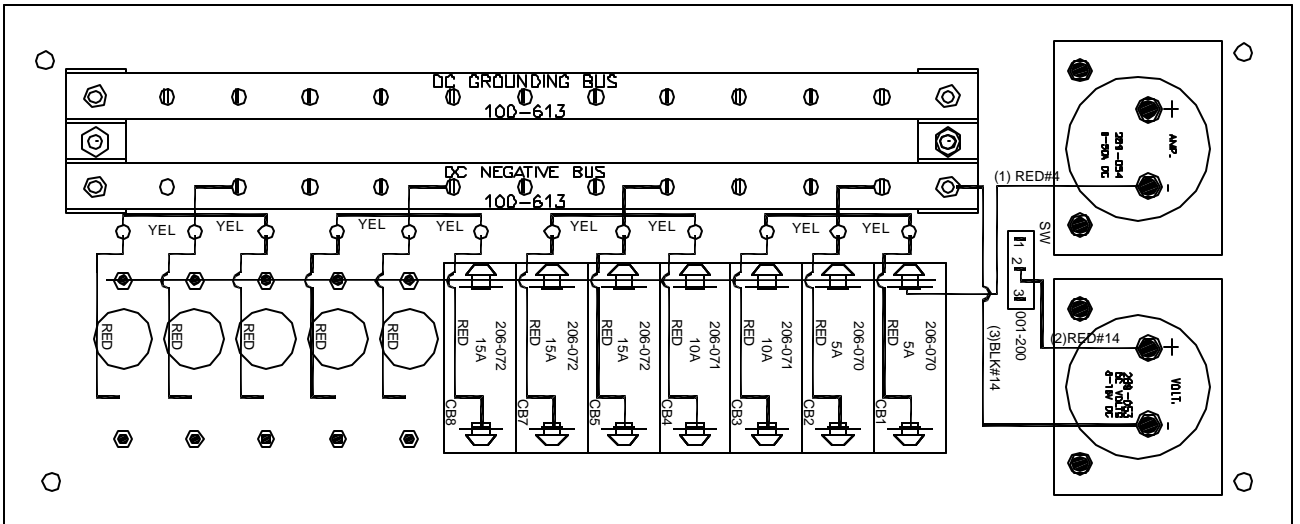

REV	DESCRIPTION	DATE	APPROVED
1	CHANGE BUS BAR	9/9/02	2002424

<b>PANELTRONICS</b>		<b>PANELTRONICS</b>	
11800 W. 47th		11800 W. 47th	
Hoboken, Colorado, R. 80631		Hoboken, Colorado, R. 80631	
Order #	11092000	Order #	11092000
Product #	99102	Product #	99102
Order #	99102	Order #	99102
Sheet/Total	2 of 2	Sheet/Total	2 of 2
Scale	1:1	Scale	1:1
Rev	C	Rev	C
Part #	9972220	Part #	9972220
Quantity	1	Quantity	1