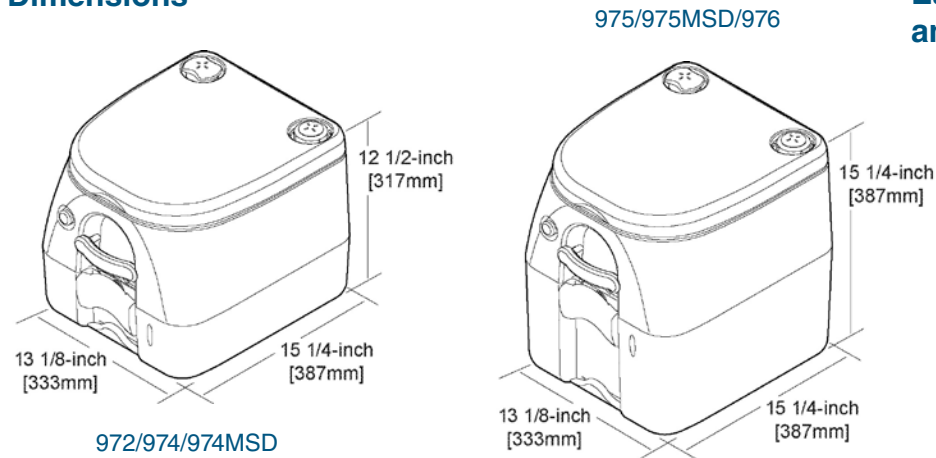

### Key Benefits

- 2.5-gal. (9.5 l) or 5.0-gal. (18.9 l) models offer waste tank capacity for 30-50 flushes
- 2.6-gal. (9.8 l) freshwater tank (all models)
- High-density polyethylene construction withstands demanding conditions
- Easy-to-clean, scratch-resistant finish
- Adult-size seat for comfort
- Firm-locking side latches
- Models with mounting brackets and MSD fittings available for permanent installation

### Dimensions