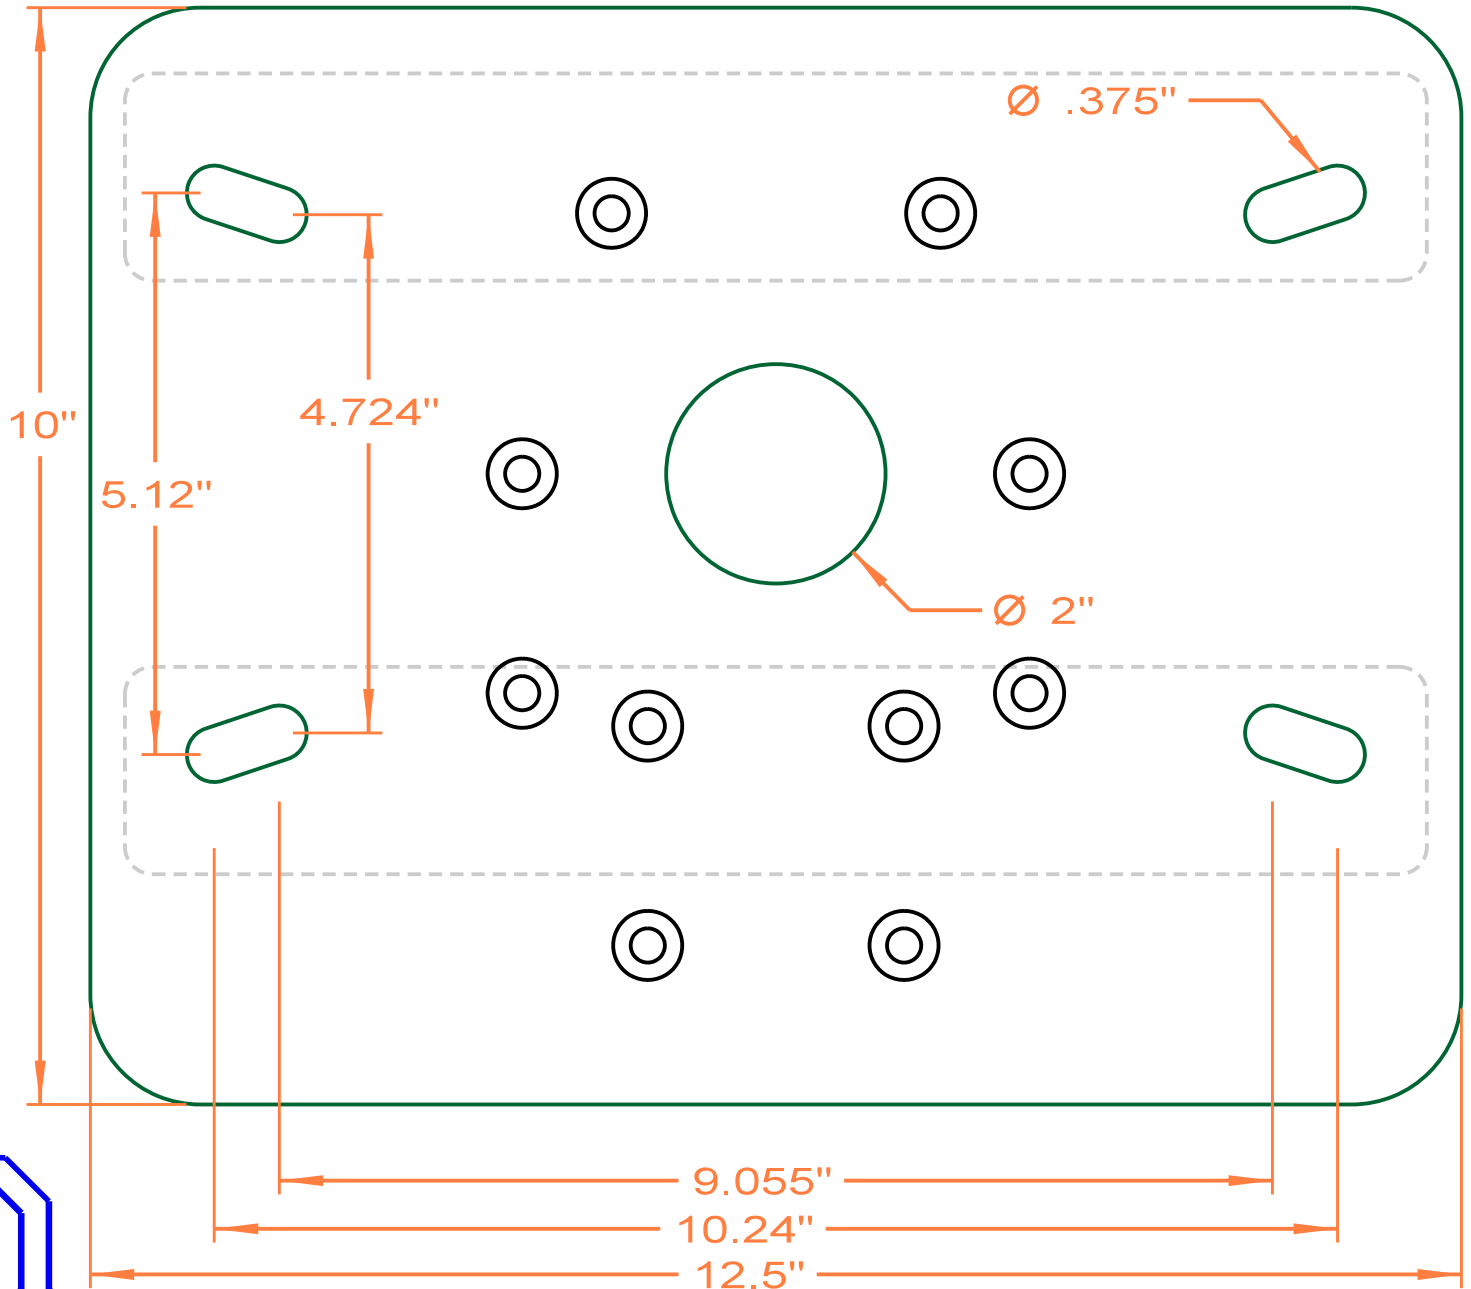

EDSON Corporation
146 Duchaine Boulevard
New Bedford, MA 02745-1292
(508) 995-9711 Fax: (508) 995-5021

FORWARD
↑

Fabricated from
1/4" Aluminum Plate

TOP VIEW

6857

www.EdsonMarine.com