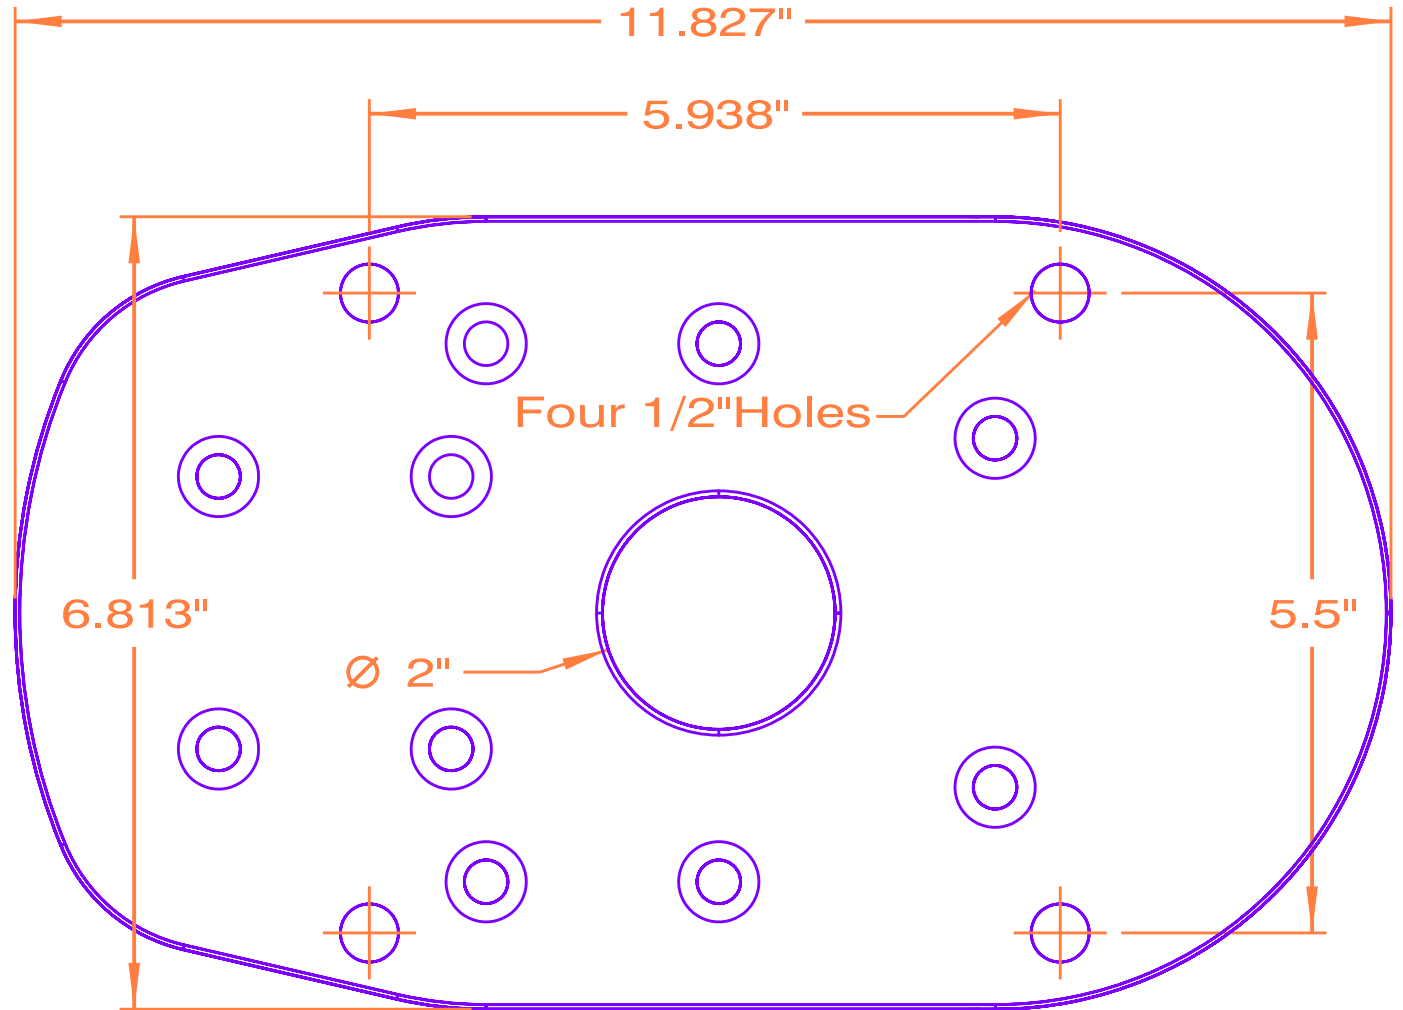

EDSON Corporation
146 Duchaine Boulevard
New Bedford, MA 02745-1292
(508) 995-9711 Fax: (508) 995-5021

FORWARD

Fabricated from
1/4" Aluminum Plate

TOP VIEW

6858

www.EdsonMarine.com