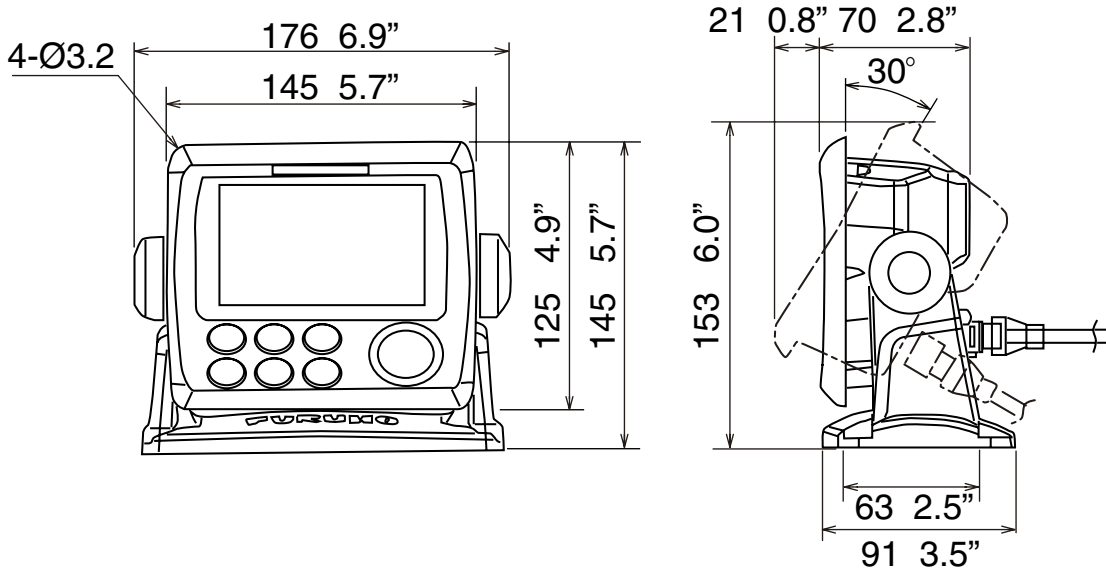

# RD33 Dimensional Drawings

RD33 Display Unit (Bracket Mounted)

0.9 kg 2.0 lb

RD33 Display Unit (Flush Mounted)

0.6 kg 1.3 lb