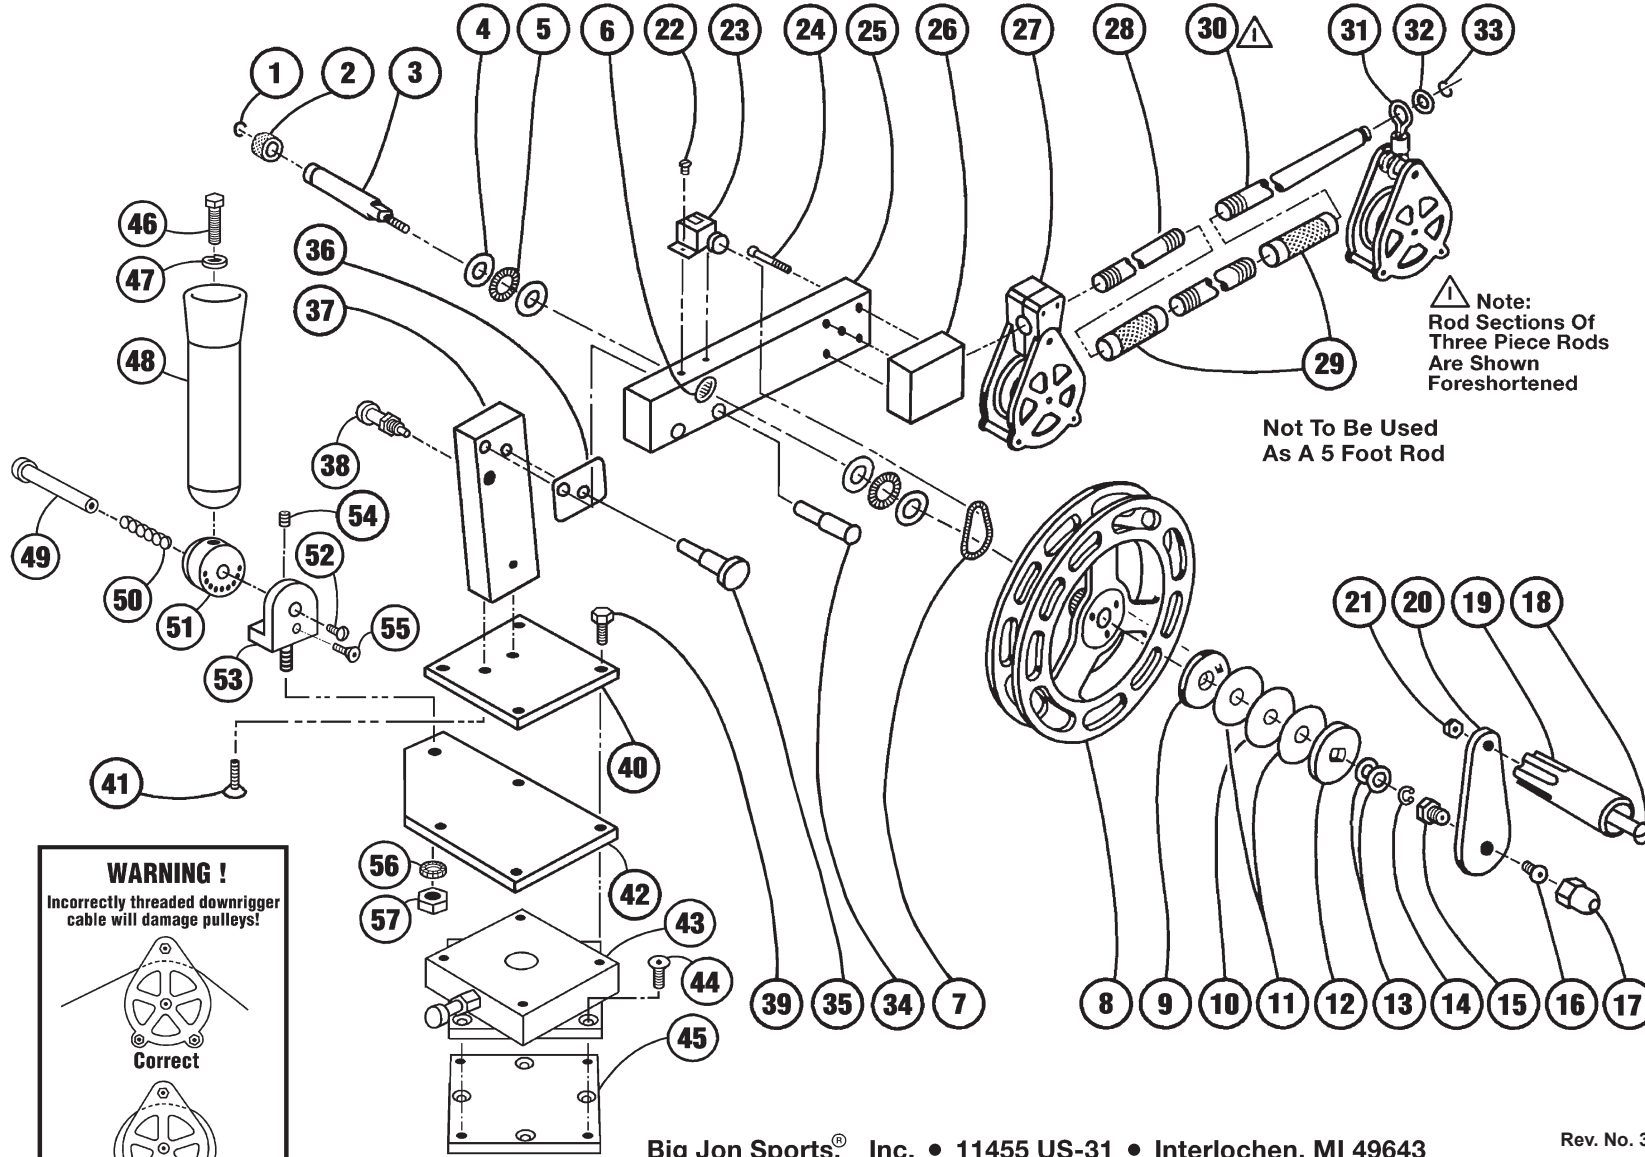

Captain's Pak® One-Hand-Crank Manual Siderigger

Parts List
MD00500 & MD10500

WARNING !
Incorrectly threaded downrigger
cable will damage pulleys!

Correct

Incorrect

Big Jon Sports, Inc. • 11455 US-31 • Interlochen, MI 49643
(231) 275-1010 • Fax: (231) 275-1009
email: emailus@bigjon.com • website: www.bigjon.com

Rev. No. 3
Revised: 3/27/13
By: PRL

Detail No.	Description	Qty.	Order By Part No.
1	Brass Collar Ring	1	2177
2	Shaft Collar	1	51408
3	Shaft	1	51756
4	Thrust Washers	4	2512B
5	Thrust Bearings	2	2512A
6	Clutch Bearings	1	2512
7	Counter Spring	1	2284
8	8 in. Reel	1	51407
9	Clutch Disk Inner	1	51098
10	Nylon Pad	1	2306
11	Graphite Pads	2	2307
12	Clutch Disk Outer	1	51097
13	Belleville Washers	2	2246
14	E-Clip	1	2178
15	OHC Threaded Insert	1	51405
16	Shaft End Screw	1	2153
17	Acorn Nut	1	51406
18	Bolt w/ Sleeve	1	2005/51085
19	Handle	1	51161
20	Handle Arm	1	52508
21	5/16 in. Hex Nut	1	2121
22	Counter Screws	2	2014
23	Counter w/ Small Wheel	1	FC60035
24	10-32 x 1-1/4 in. SS SHC Screws	4	2022
25	Arm	1	51800
26	Threaded Arm Block	1	51018
27	Line Guide	1	BJ3049SRG
28	12 in. Rods	2	51048
29	Rod Collars	2	51044
30	18 in. End Rod	1	51125
31	5 Spoke Tip Assembly	1	BJ3049
32	Aluminum Tip Retainer	1	51043
33	Tip Retainer Ring	1	2181
34	Pivot Shaft	1	51808
35	Stop Pin	1	51807
36	Spacer	1	2199
37	Upright	1	51806
38	Latch Assembly	1	51227
39	1/4-20 x 1 in. SS Bolts	4	2012
40	6 Hole Base Plate	1	51003
41	5/16-18 x 1 in. Upright Screws	2	2003
42	S-Plate	1	52453
43	Swivel Base SMT1	1	SMT1
44	1/4-20 x 5/8 in. Flat Head Screws	4	2013
45	8 Hole Mounting Plate	1	51001
46	1/2-20 x 2 in. HHCS Bolt	1	2351
47	1/2 in. SS Lock Washer	1	2241
48	Multi-Set Tube & Plug w/ Cap	1	51221
49	1/2 x 2-1/4 in. Pivot Pin	1	55555
50	Multi-Set Spring	1	2600
51	Multi-Set Barrel	1	55551
52	1/4-20 x 3/8 in. Slotted Truss Hd. Scr.	1	2158
53	Multi-Set Igloo w/ Pin	1	55556
54	1/4-20 Set Screw	1	2261
55	1/4-20 x 3/4 in. Fl Hd Cap Screw	1	2009
56	3/8 in. Split Lock Washer	1	2237
57	3/8 in. Jam Nut	1	2113