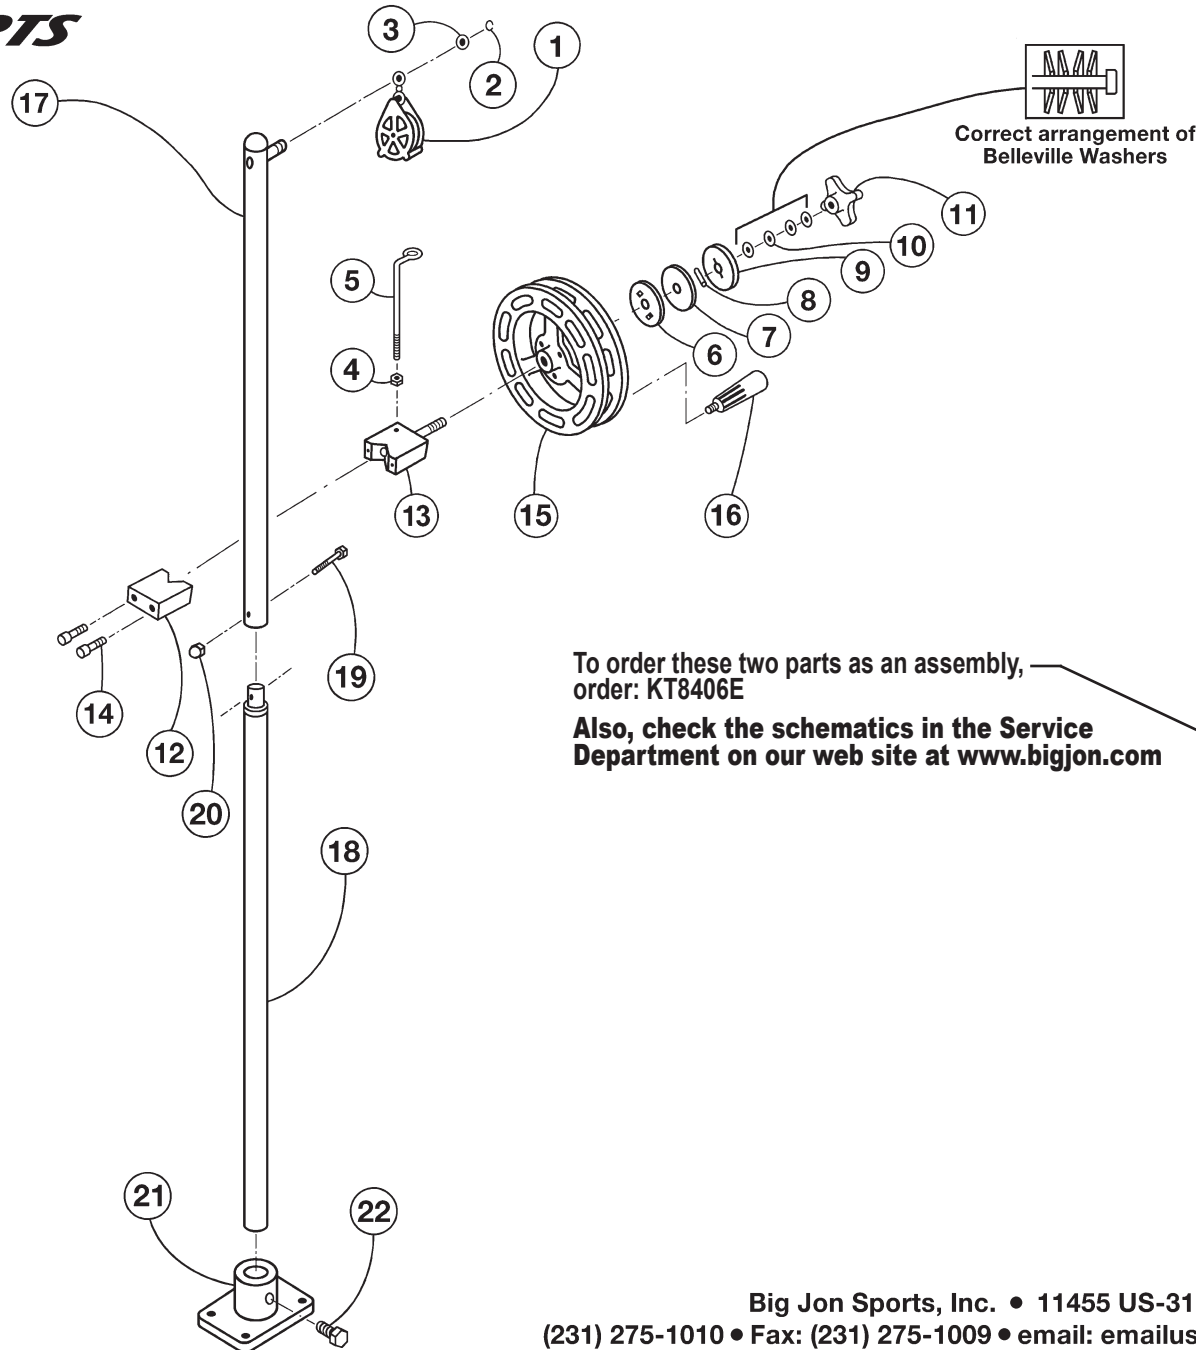

Single Manual Planer Rigger

Parts List PM00374

Detail No.	Description	Qty.	Order By Part No.
1	5 Spoke Tip Assembly	1	BJ3049
2	Tip Retainer Ring	1	2181
3	Aluminum Tip Retainer	1	51043
4	1/4-20 Hex Nut	1	2133
5	Guide / Eye	1	2500
6	Inner Clutch Disk	1	51098
7	Graphite Pad	1	2307
8	Shaft Dowel Pin	1	2165
9	Outer Clutch Disks	1	51093
10	Regular Belleville Washers	4	2231
11	Regular Clutch Knobs	1	51152
12	A-Reel Clamp (No Shaft)	1	51272
13	B-Reel Clamp (w/ Shaft Assembly)	1	51273ASM
14	5/16-18 x 2 in. SCH Screws	2	2144
15	8 in. Reel w/ Bushing	1	51164
16	Handle Assembly	1	HA101
17	Upper Mast Section	1	51281
18	Lower Mast Section	1	51286
19	5/16-18 Bolt	1	2400
20	5/16-18 Acorn Bolt	1	2161
21	Mounting Base	1	58407
22	5/8-18 x 1 in. HH Bolt	1	2015