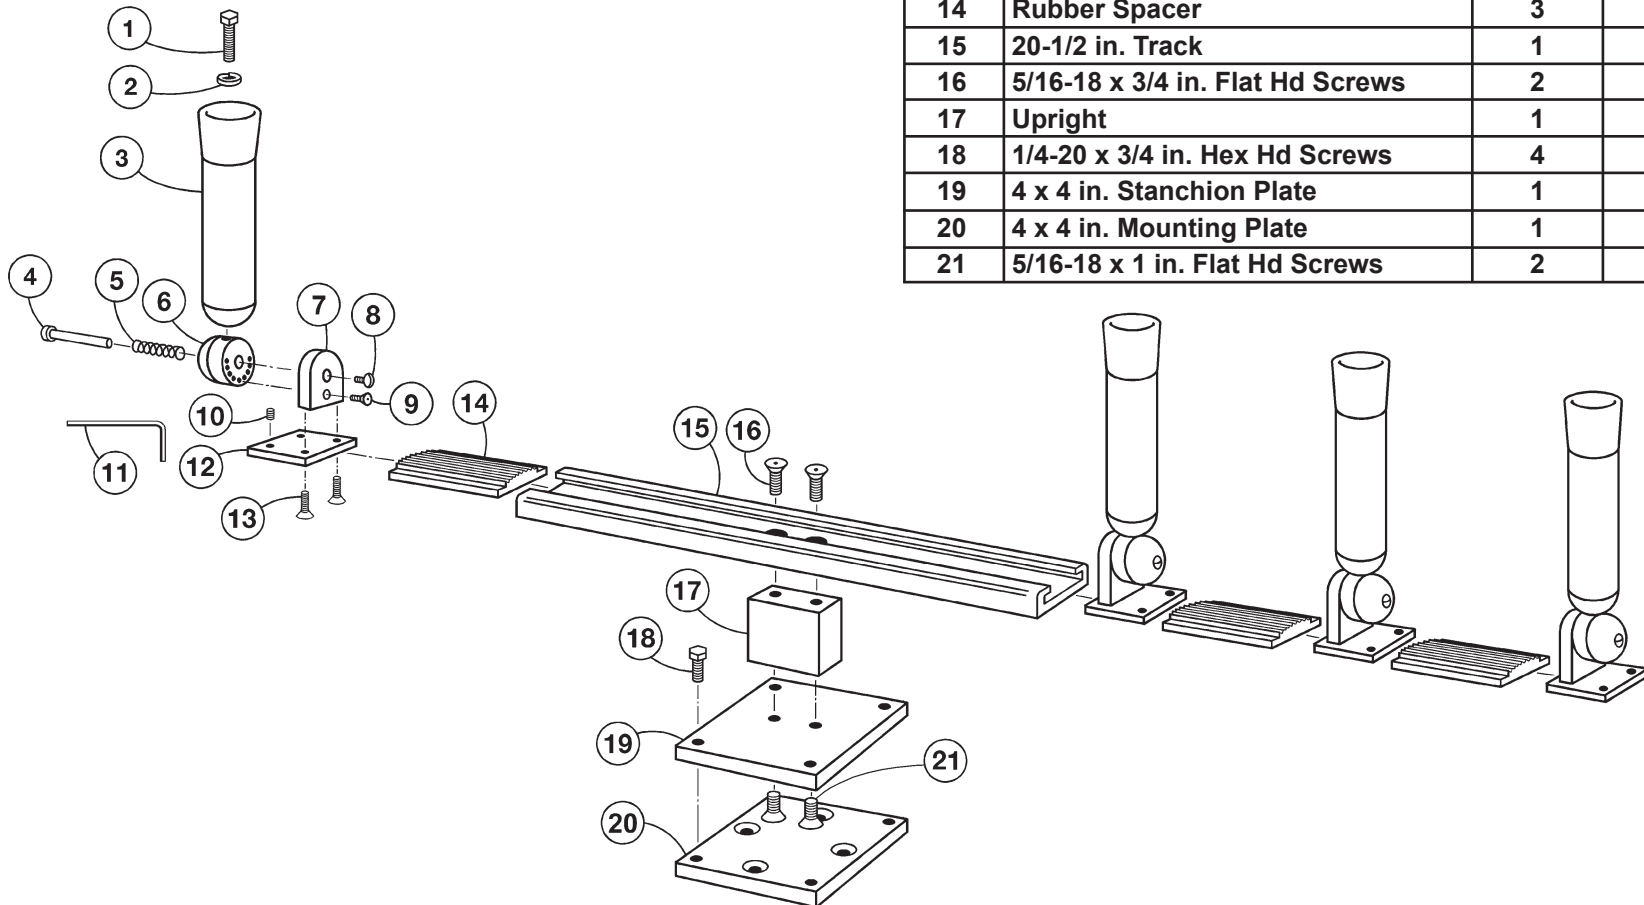

# Quad Multi-Set<sup>®</sup> Pedestal Mount Rod Holders

Parts List  
RH04432

Detail No.	Description	Qty.	Order By Part No.
1	1/2-20 x 2 in. HHCS Bolts	4	2351
2	1/2 in. Lock Washers	4	2241
3	Tube w/ Cap & Plugs	4	51221
4	1/2 x 2-1/2 in. Pivot Pins	4	55555
5	Springs	4	2600
6	Multi-Set Barrels	4	55551
7	Multi-Set Igloos	4	55550
8	1/4-20 x 3/8 in. Slot Hd Screws	4	2158
9	1/4-20 x 3/4 in. FI Hd Cap Screws	4	2009
10	1/4-20 x 3/16 in. Allen Set Screws	8	2261
11	1/8 in. Allen Wrench	1	2260
12	2-1/2 x 2-1/2 in. Base Plates	4	55552
13	1/4-20 x 3/4 in. FI Hd Cap Screws	8	2009
14	Rubber Spacer	3	0214
15	20-1/2 in. Track	1	54035
16	5/16-18 x 3/4 in. Flat Hd Screws	2	2371
17	Upright	1	55600
18	1/4-20 x 3/4 in. Hex Hd Screws	4	2017
19	4 x 4 in. Stanchion Plate	1	51229
20	4 x 4 in. Mounting Plate	1	51001
21	5/16-18 x 1 in. Flat Hd Screws	2	2003