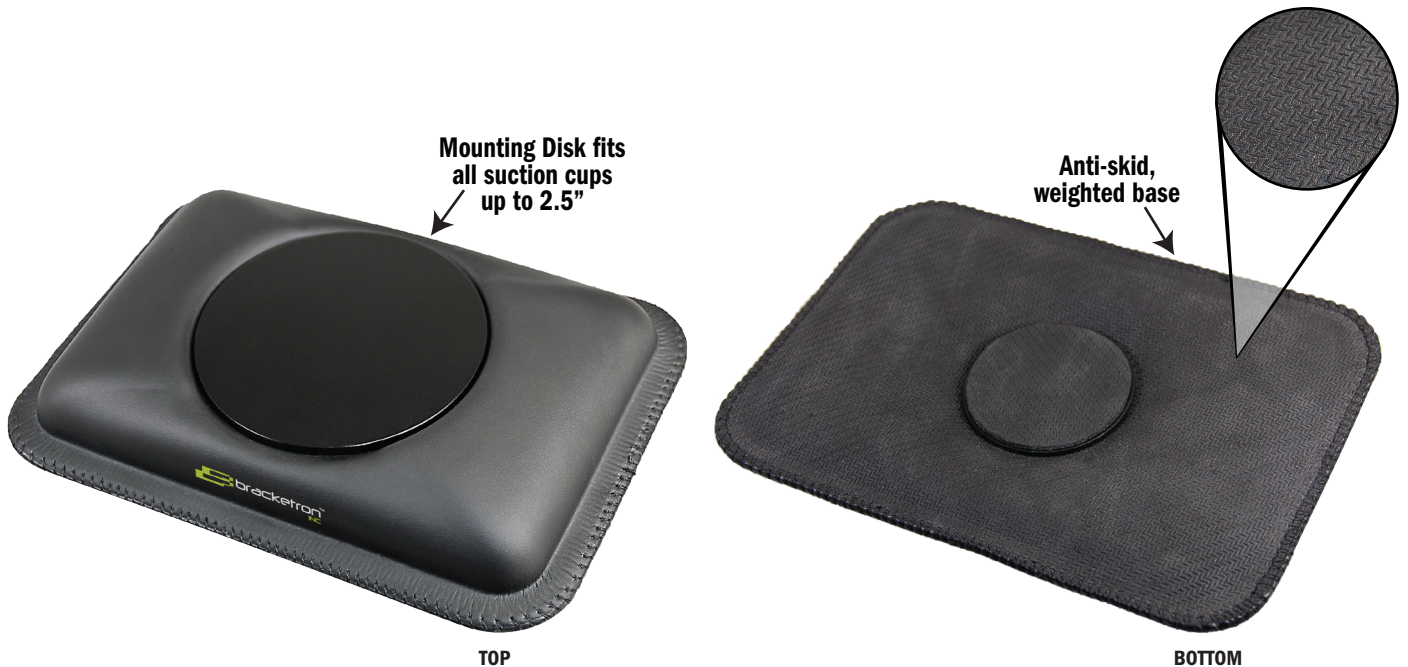

MOBILE ELECTRONICS PRO-SERIES

Universal GPS Nav-Mat™ III

MOBILE GPS DASH MOUNTING HARDWARE

The perfect solution to mount and view your GPS on your dashboard.

The Nav-Mat III combines sleek design with dash mounting convenience, making interaction with your GPS easier than ever. The flexible, rubberized coating and skid-free, weighted base provides a stable mounting option that contours to your uneven or textured dashboard, or sits neatly in your built-in dash storage tray.

WORKS GREAT WITH WINDSHIELD-MOUNTED GPS DEVICES, INCLUDING:

- TomTom®
- Garmin®
- Magellan®
- Nextar®
- Mio™

FEATURES

- Easily view and access your GPS while driving
- Contours to your dash on uneven and textured surfaces
- Small footprint fits perfectly in your dashboard tray insert
- Works with the windshield mount sold with popular GPS models
- Portable design makes it easy to stow or transfer between vehicles

THE NAV-MAT III IS THE MOST VERSATILE MOUNTING ACCESSORY FOR YOUR PORTABLE GPS ON THE MARKET TODAY.

Featuring an anti-skid, weighted base, Nav-Mat III provides a sturdy, secure mounting platform that works with all standard GPS windshield suction mounts.