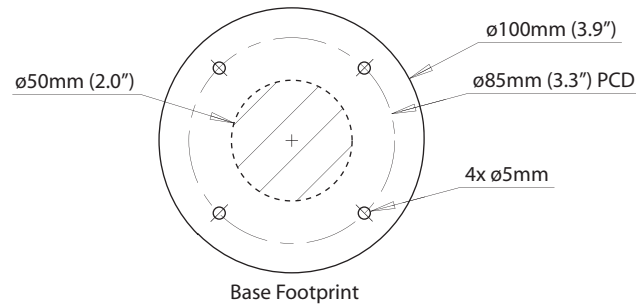

Deck Pod

For help & information
 email: technical@scanstrut.com
 tel: +44 (0) 1803 863800

	A	B	C	D	E	F	G	H	I	J	K
	mm / inches	mm / inches	mm / inches	mm / inches	mm / inches	mm / inches	mm / inches	mm / inches	mm / inches	mm / inches	mm / inches
SPD-8	312/12.3	200/7.9	334/13.1	223/8.8	371/14.6	264/10.4	150/5.9	111/4.4	150/5.9	440/17.3	367/14.4
SPD-12	365/14.4	241/9.5	384/15.1	263/10.4	424/16.7	304/12.0	169/6.5	140/5.5	160/6.3	485/19.1	404/15.9
SPD-15	423/16.7	333/13.1	424/16.7	349/13.7	482/19.0	396/15.6	199/7.8	104/4.1	146/5.7	535/21.1	490/19.3