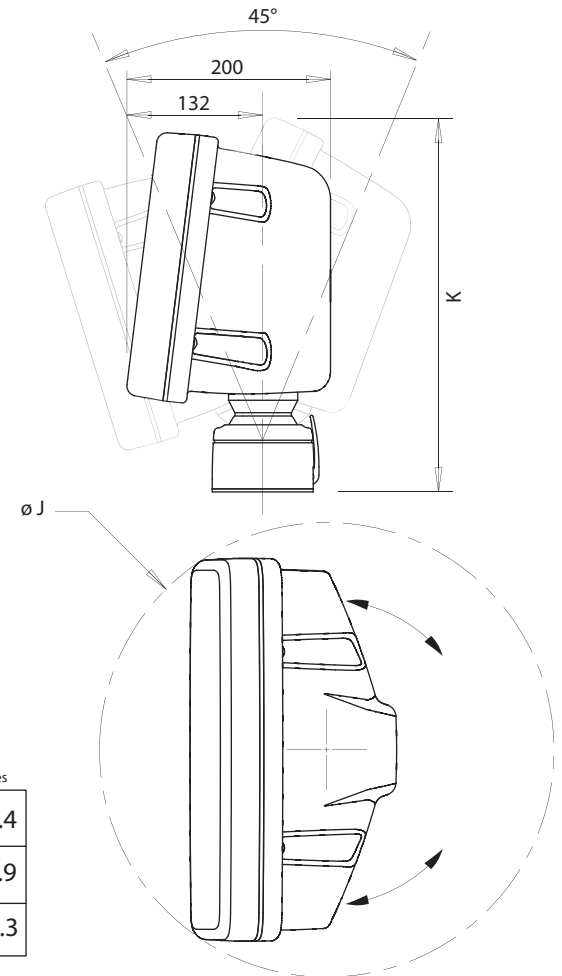

Deck Pod

For help & information
 email: technical@scanstrut.com
 tel: +44 (0) 1803 863800

	A	B	C	D	E	F	G	H	I	J	K
	mm / inches	mm / inches	mm / inches	mm / inches	mm / inches	mm / inches	mm / inches	mm / inches	mm / inches	mm / inches	mm / inches
SPD-8	312/12.3	200/7.9	334/13.1	223/8.8	371/14.6	264/10.4	150/5.9	111/4.4	150/5.9	440/17.3	367/14.4
SPD-12	365/14.4	241/9.5	384/15.1	263/10.4	424/16.7	304/12.0	169/6.5	140/5.5	160/6.3	485/19.1	404/15.9
SPD-15	423/16.7	333/13.1	424/16.7	349/13.7	482/19.0	396/15.6	199/7.8	104/4.1	146/5.7	535/21.1	490/19.3