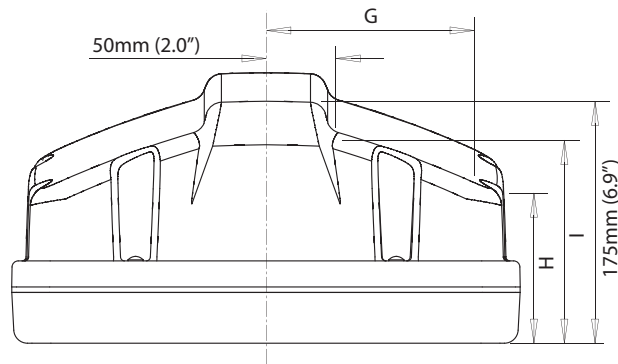

Deck Pod

For help & information
 email: technical@scanstrut.com
 tel: +44 (0) 1803 863800

	A	B	C	D	E	F	G	H	I	J	K
	mm / inches	mm / inches	mm / inches	mm / inches	mm / inches	mm / inches	mm / inches	mm / inches	mm / inches	mm / inches	mm / inches
SPD-8	312/12.3	200/7.9	334/13.1	223/8.8	371/14.6	264/10.4	150/5.9	111/4.4	150/5.9	440/17.3	367/14.4
SPD-12	365/14.4	241/9.5	384/15.1	263/10.4	424/16.7	304/12.0	169/6.5	140/5.5	160/6.3	485/19.1	404/15.9
SPD-15	423/16.7	333/13.1	424/16.7	349/13.7	482/19.0	396/15.6	199/7.8	104/4.1	146/5.7	535/21.1	490/19.3