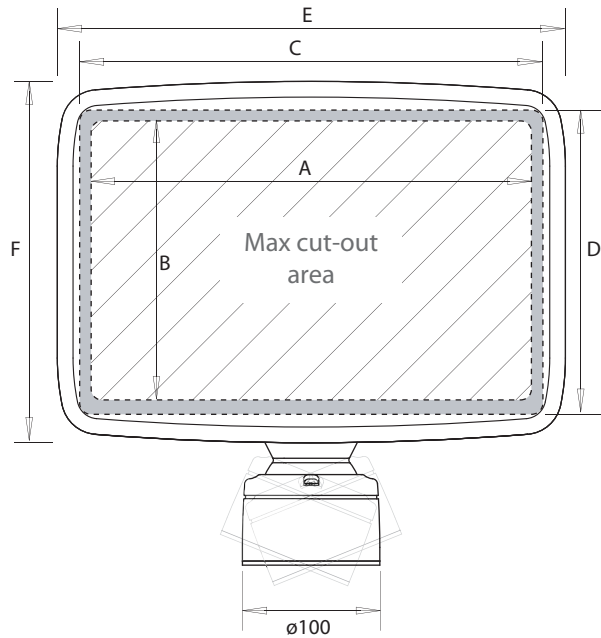

Deck Pod

For help & information
 email: technical@scanstrut.com
 tel: +44 (0) 1803 863800

	A	B	C	D	E	F	G	H	I	J	K
	mm / inches	mm / inches	mm / inches	mm / inches	mm / inches	mm / inches	mm / inches	mm / inches	mm / inches	mm / inches	mm / inches
SPD-8	312/12.3	200/7.9	334/13.1	223/8.8	371/14.6	264/10.4	150/5.9	111/4.4	150/5.9	440/17.3	367/14.4
SPD-12	365/14.4	241/9.5	384/15.1	263/10.4	424/16.7	304/12.0	169/6.5	140/5.5	160/6.3	485/19.1	404/15.9
SPD-15	423/16.7	333/13.1	424/16.7	349/13.7	482/19.0	396/15.6	199/7.8	104/4.1	146/5.7	535/21.1	490/19.3