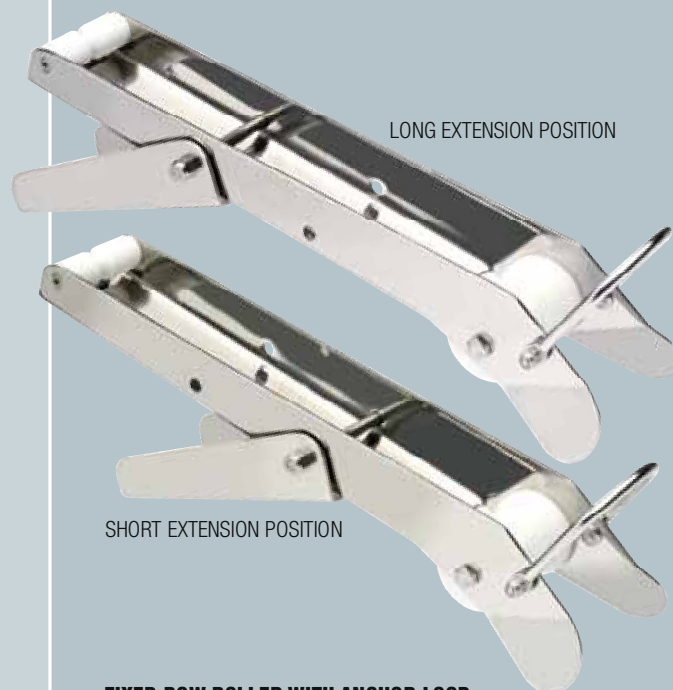

**BOW ROLLERS**

MAXWELL IS ABLE TO SUPPLY YOU WITH A VARIETY OF BOW ROLLERS FOR CUSTOM OR PRODUCTION LINE BOATS.

**EXTENDABLE HINGED BOW ROLLER**

**FIXED BOW ROLLER WITH ANCHOR LOOP**

**HINGED BOW ROLLER**

(2 Sizes – refer chart below)  
Suitable for rope and chain anchor rodes utilising up to 13mm (1/2") chain.

**FIXED BOW ROLLER**

(3 Sizes – refer chart below)  
Suitable for rope and chain anchor rodes utilising up to 13mm (1/2") chain.

**HINGED BOW ROLLER DIMENSIONS**

| Code    | Type   | L                | B               | H             | h              | C               |
|---------|--------|------------------|-----------------|---------------|----------------|-----------------|
| P104330 | Size 1 | 320mm (12 5/8")  | 92mm (3 5/8")   | 72mm (2 7/8") | 133mm (5 1/4") | 44mm (1 3/4")   |
| P104331 | Size 2 | 430mm (16 15/16) | 160mm (5 5/16") | 100mm (4")    | 190mm (7 1/2") | 66mm (2 11/16") |