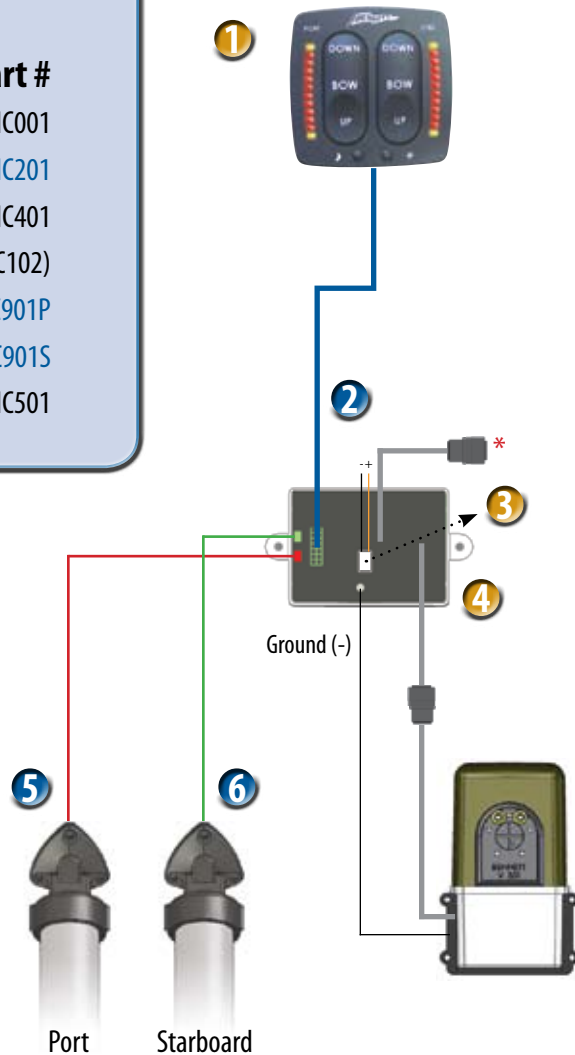

PLUG-N-PLAY

System Schematic and Parts List for Electronic Indicator Control Single Station

Kit Part #s:

EIC5000 – 12 Volt | EIC50002 – 24 Volt

Item #	Description	Part #
1	EIC Display – 2.75" x 2.75" (7cm x 7cm)	EIC001
2	EIC 20' (6m) Wire Harness (blue)	EIC201
3	EIC Power Pigtail Pack	EIC401
4	EIC Relay Module – 12V (or 24V)	EIC101 (or EIC102)
5	Port Sensor with 10' (3m) SC Red and Connector	EIC901P
6	Stbd Sensor with 10' (3m) SC Green and Connector	EIC901S
	EIC Hardware Pack (<i>not shown</i>)	EIC501

*Shorter cable shown on #4 EIC Relay Module is for optional Auto Tab Control (AC3000). If no Auto Tab Control is installed, this cable is not used.

Bennett Marine, Inc.

550 Jim Moran Boulevard • Deerfield Beach, Florida 33442 • USA

Item #	Description	Part #
1	EIC Display – 2.75" x 2.75" (7cm x 7cm)	EIC001
2	EIC 20' (6m) Wire Harness (blue)	EIC201
3	EIC Power Pigtail Pack	EIC401
4	EIC Relay Module – 12V (or 24V)	EIC101 (or EIC102)
5	Port Sensor with 10' (3m) SC Red and Connector	EIC901P
6	Stbd Sensor with 10' (3m) SC Green and Connector	EIC901S
	EIC Hardware Pack (<i>not shown</i>)	EIC501

Kit Part #s: For Dual Station Systems

EIC5000A – 12 Volt | EIC5000A2 – 24 Volt

Includes same parts as EIC5000, plus:

Item #	Description	Part #
1	EIC Display – 2.75" x 2.75" (7cm x 7cm)	EIC001
7	EIC Bridge Wire Harness 20' (6m) (thin gray)	EIC801
8	EIC 4' (1m) Wire Harness (thick gray)	EIC301
9	EIC Bridge Box	EIC701
	EIC Bridge Hardware Pack (<i>not shown</i>)	EIC601