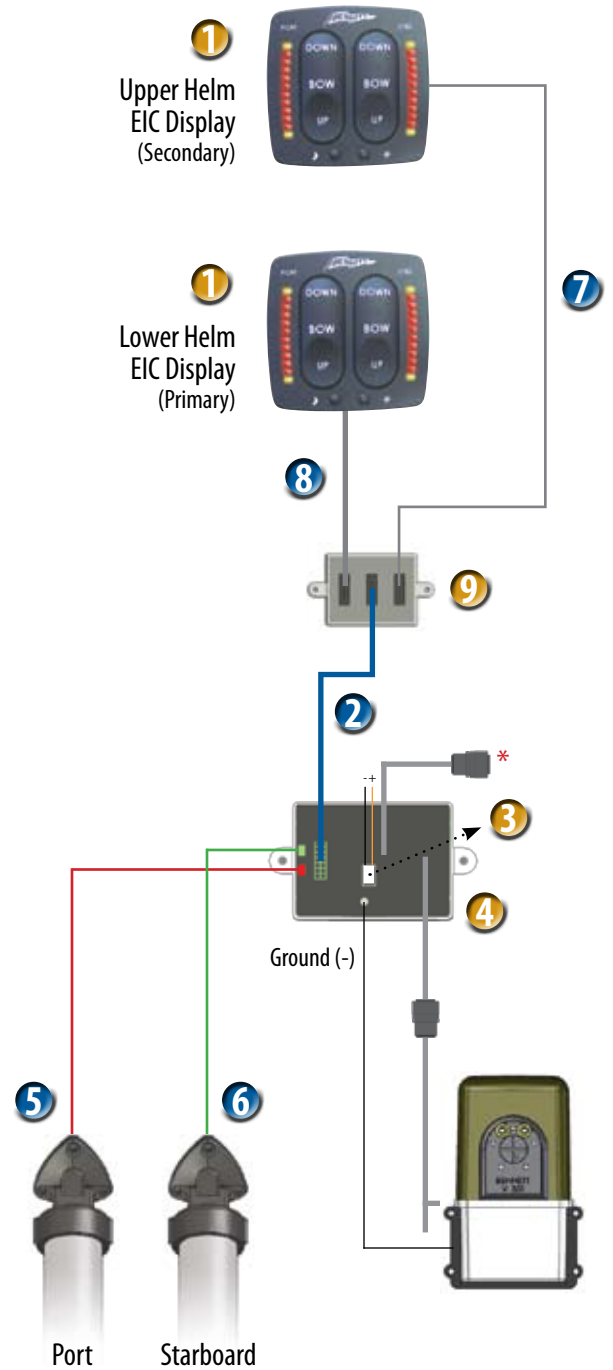

PLUG-N-PLAY

System Schematic and Parts List for Electronic Indicator Control Single Station

Kit Part #s:

EIC5000 – 12 Volt | EIC50002 – 24 Volt

Item #	Description	Part #
1	EIC Display – 2.75" x 2.75" (7cm x 7cm)	EIC001
2	EIC 20' (6m) Wire Harness (blue)	EIC201
3	EIC Power Pigtail Pack	EIC401
4	EIC Relay Module – 12V (or 24V)	EIC101 (or EIC102)
5	Port Sensor with 10' (3m) SC Red and Connector	EIC901P
6	Stbd Sensor with 10' (3m) SC Green and Connector	EIC901S
	EIC Hardware Pack (<i>not shown</i>)	EIC501

Phone: +1.954.427.1400 • Fax: +1.954.480.2897

Web: www.BennettTrimTabs.com

PLUG-N-PLAY

System Schematic and Parts List for Electronic Indicator Control Dual Station

Kit Part #s:

EIC5000 – 12 Volt | EIC50002 – 24 Volt

Item #	Description	Part #
1	EIC Display – 2.75" x 2.75" (7cm x 7cm)	EIC001
2	EIC 20' (6m) Wire Harness (blue)	EIC201
3	EIC Power Pigtail Pack	EIC401
4	EIC Relay Module – 12V (or 24V)	EIC101 (or EIC102)
5	Port Sensor with 10' (3m) SC Red and Connector	EIC901P
6	Stbd Sensor with 10' (3m) SC Green and Connector	EIC901S
	EIC Hardware Pack (<i>not shown</i>)	EIC501

Kit Part #s: For Dual Station Systems

EIC5000A – 12 Volt | EIC5000A2 – 24 Volt

Includes same parts as EIC5000, plus:

Item #	Description	Part #
1	EIC Display – 2.75" x 2.75" (7cm x 7cm)	EIC001
7	EIC Bridge Wire Harness 20' (6m) (thin gray)	EIC801
8	EIC 4' (1m) Wire Harness (thick gray)	EIC301
9	EIC Bridge Box	EIC701
	EIC Bridge Hardware Pack (<i>not shown</i>)	EIC601