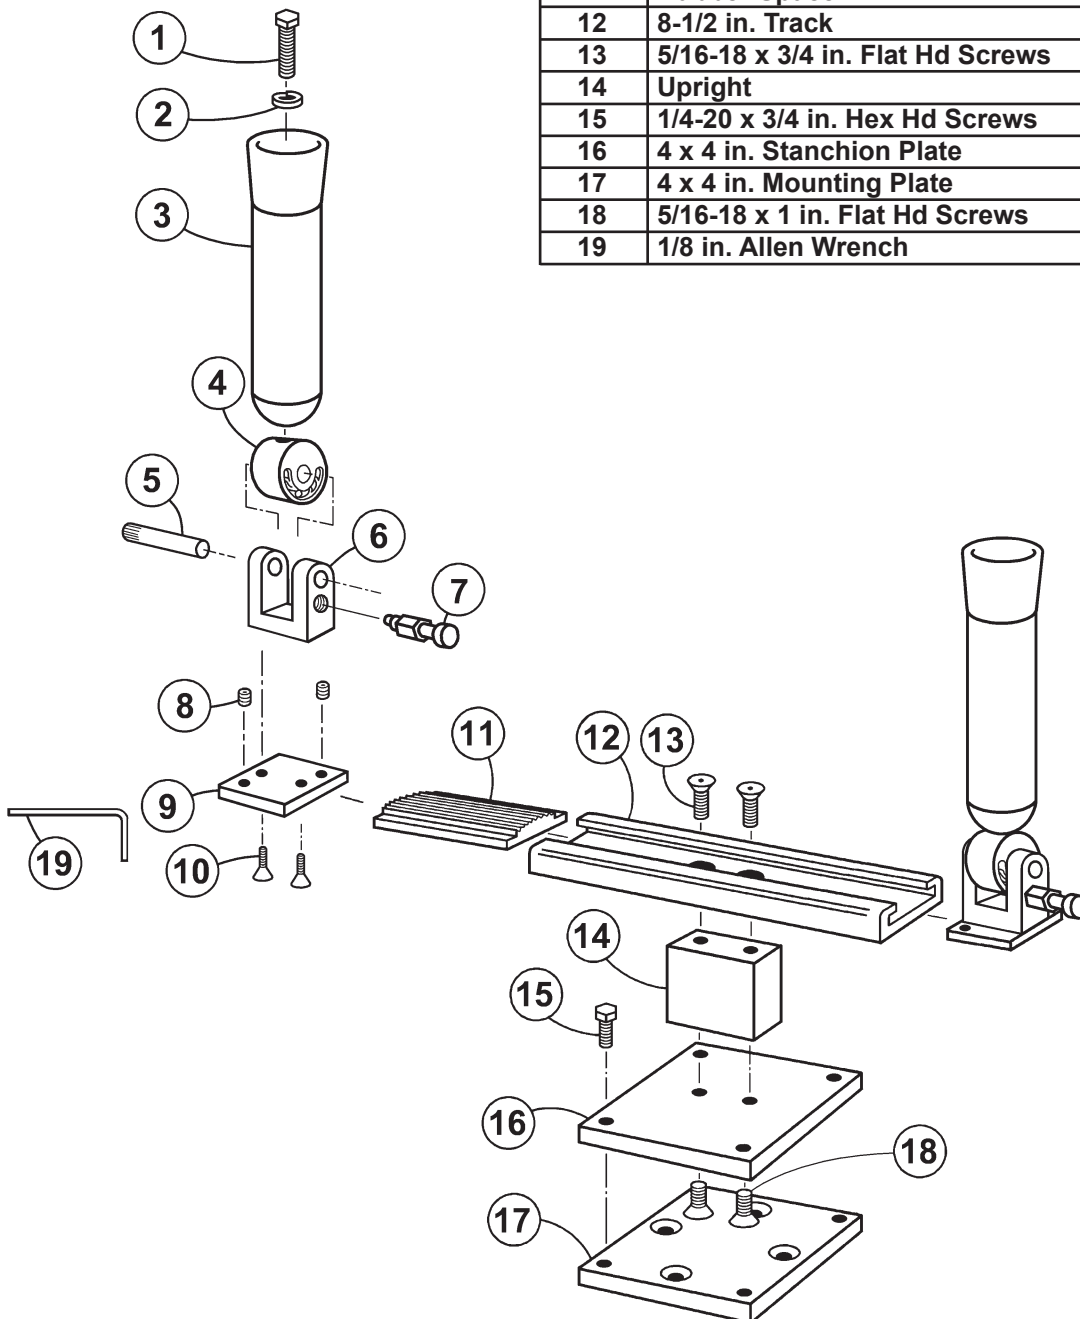

Dual Ratcheting Pedestal Mount Rod Holders

Parts List RH02380

Detail No.	Description	Qty.	Order By Part No.
1	1/2-20 x 2 in. HHCS Bolts	2	2351
2	1/2 in. Lock Washers	2	2241
3	Tube w/ Cap & Plugs	2	51221
4	Locating Barrel	2	51702
5	3/8 x 1-7/8 in. Pivot Pin	2	55576
6	Upright U-Bracket	2	51701
7	Latch Pin Assembly	2	51069
8	1/4-20 x 1/4 in. Set Screws	4	2261
9	Base Plate	2	60025
10	1/4-20 x 3/4 in. Fl Hd Cap Screws	4	2009
11	Rubber Spacer	1	0214
12	8-1/2 in. Track	1	54033
13	5/16-18 x 3/4 in. Flat Hd Screws	2	2371
14	Upright	1	55600
15	1/4-20 x 3/4 in. Hex Hd Screws	4	2017
16	4 x 4 in. Stanchion Plate	1	51229
17	4 x 4 in. Mounting Plate	1	51001
18	5/16-18 x 1 in. Flat Hd Screws	2	2003
19	1/8 in. Allen Wrench	1	2260