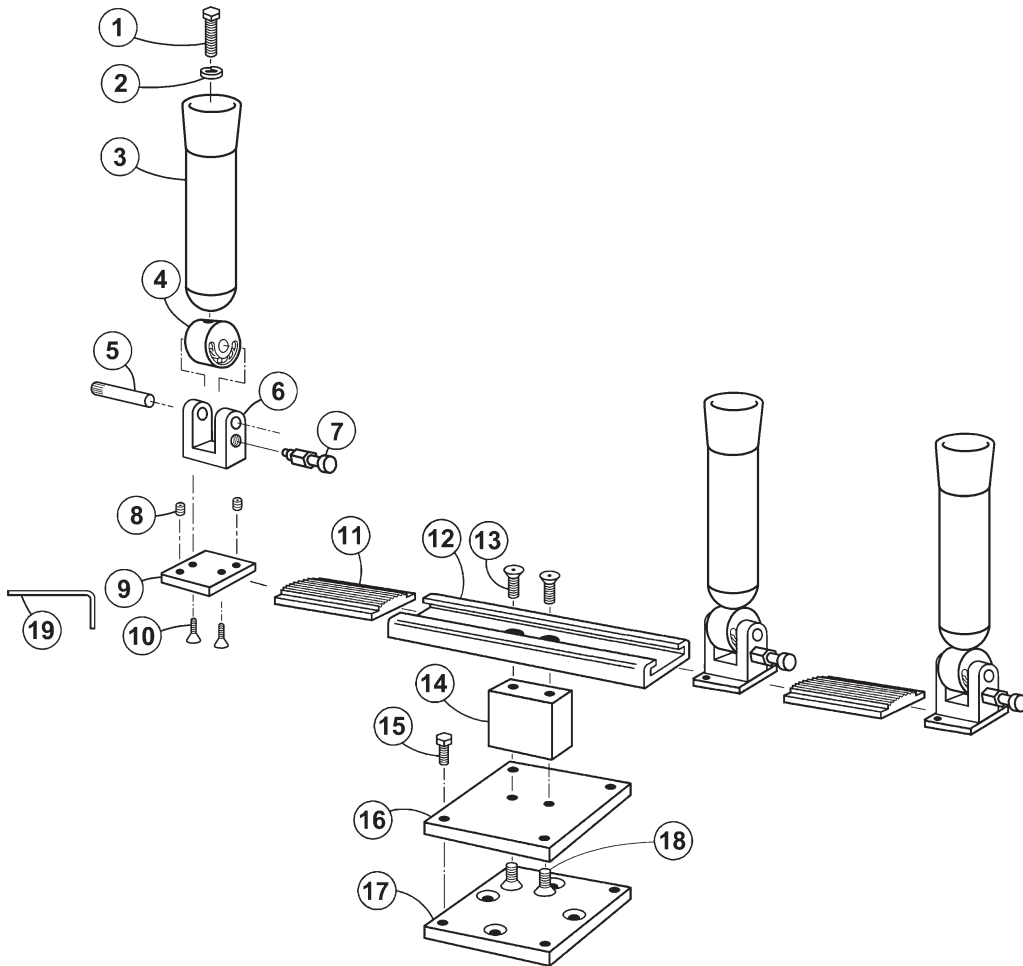

Triple Ratcheting Pedestal Mount Rod Holders

Parts List
RH03380

Detail No.	Description	Qty.	Order By Part No.
1	1/2-20 x 2 in. HHCS Bolts	3	2351
2	1/2 in. Lock Washers	3	2241
3	Tube w/ Cap & Plugs	3	51221
4	Locating Barrels	3	51702
5	3/8 x 1-7/8 in. Pivot Pins	3	55576
6	Upright U-Brackets	3	51701
7	Latch Pin Assemblies	3	51096
8	1/4-20 x 3/16 in. Allen Set Screws	6	2261
9	Base Plates	3	60025
10	1/4-20 x 1 in. Flat Head Screws	6	2009
11	Rubber Spacer	2	0214
12	14-1/2 in. Track	1	54034
13	5/16-18 x 3/4 in. Flat Head Screws	2	2371
14	Upright	1	55600
15	1/4-20 x 3/4 in. Hex Head Screws	4	2017
16	4 x 4 in. Stanchion Plate	1	51229
17	4 x 4 in. 8 Hole Mounting Plate	1	51001
18	5/16-18 x 1 in. Flat Head Screws	2	2003
19	1/8 in. Allen Wrench	1	2260