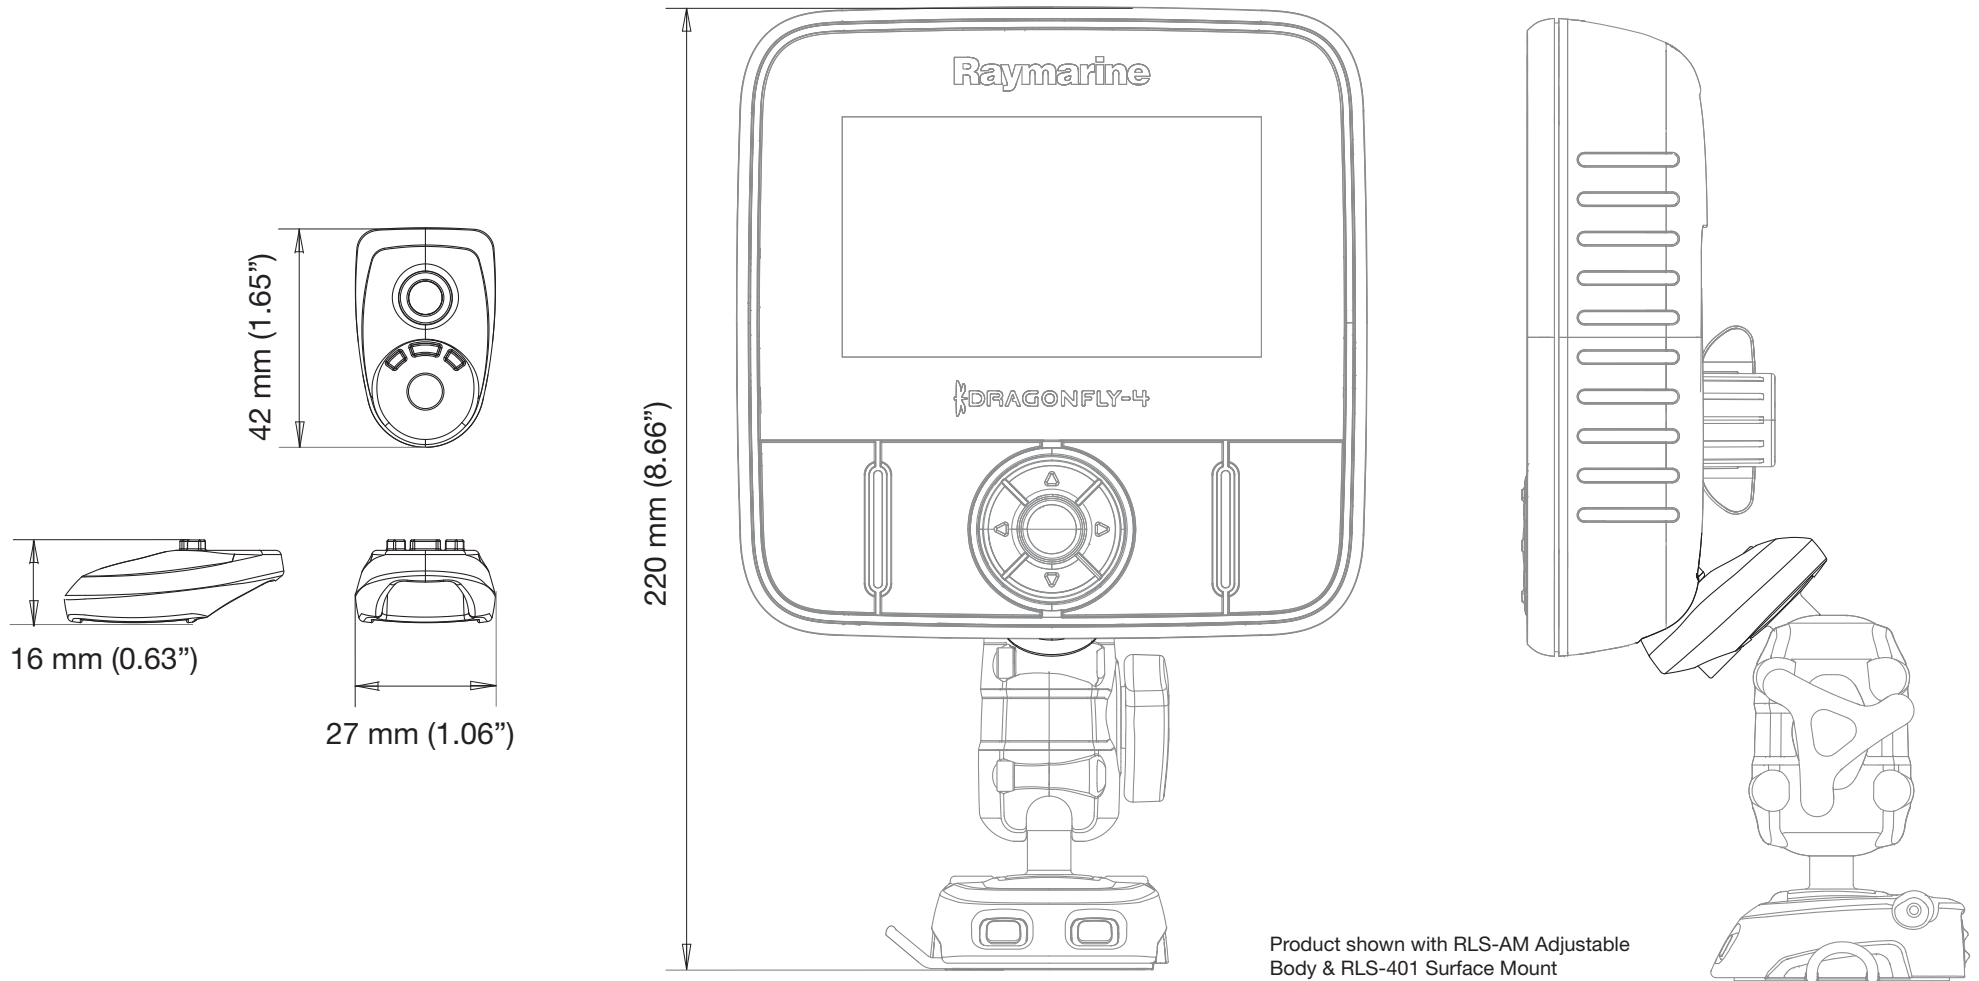

Raymarine Dragonfly 4 & 5 Mount **RL-512**

For help & information
email: technical@scanstrut.com
tel: +44 (0) 1803 863800

SCANSTRUT.
designed for life at sea